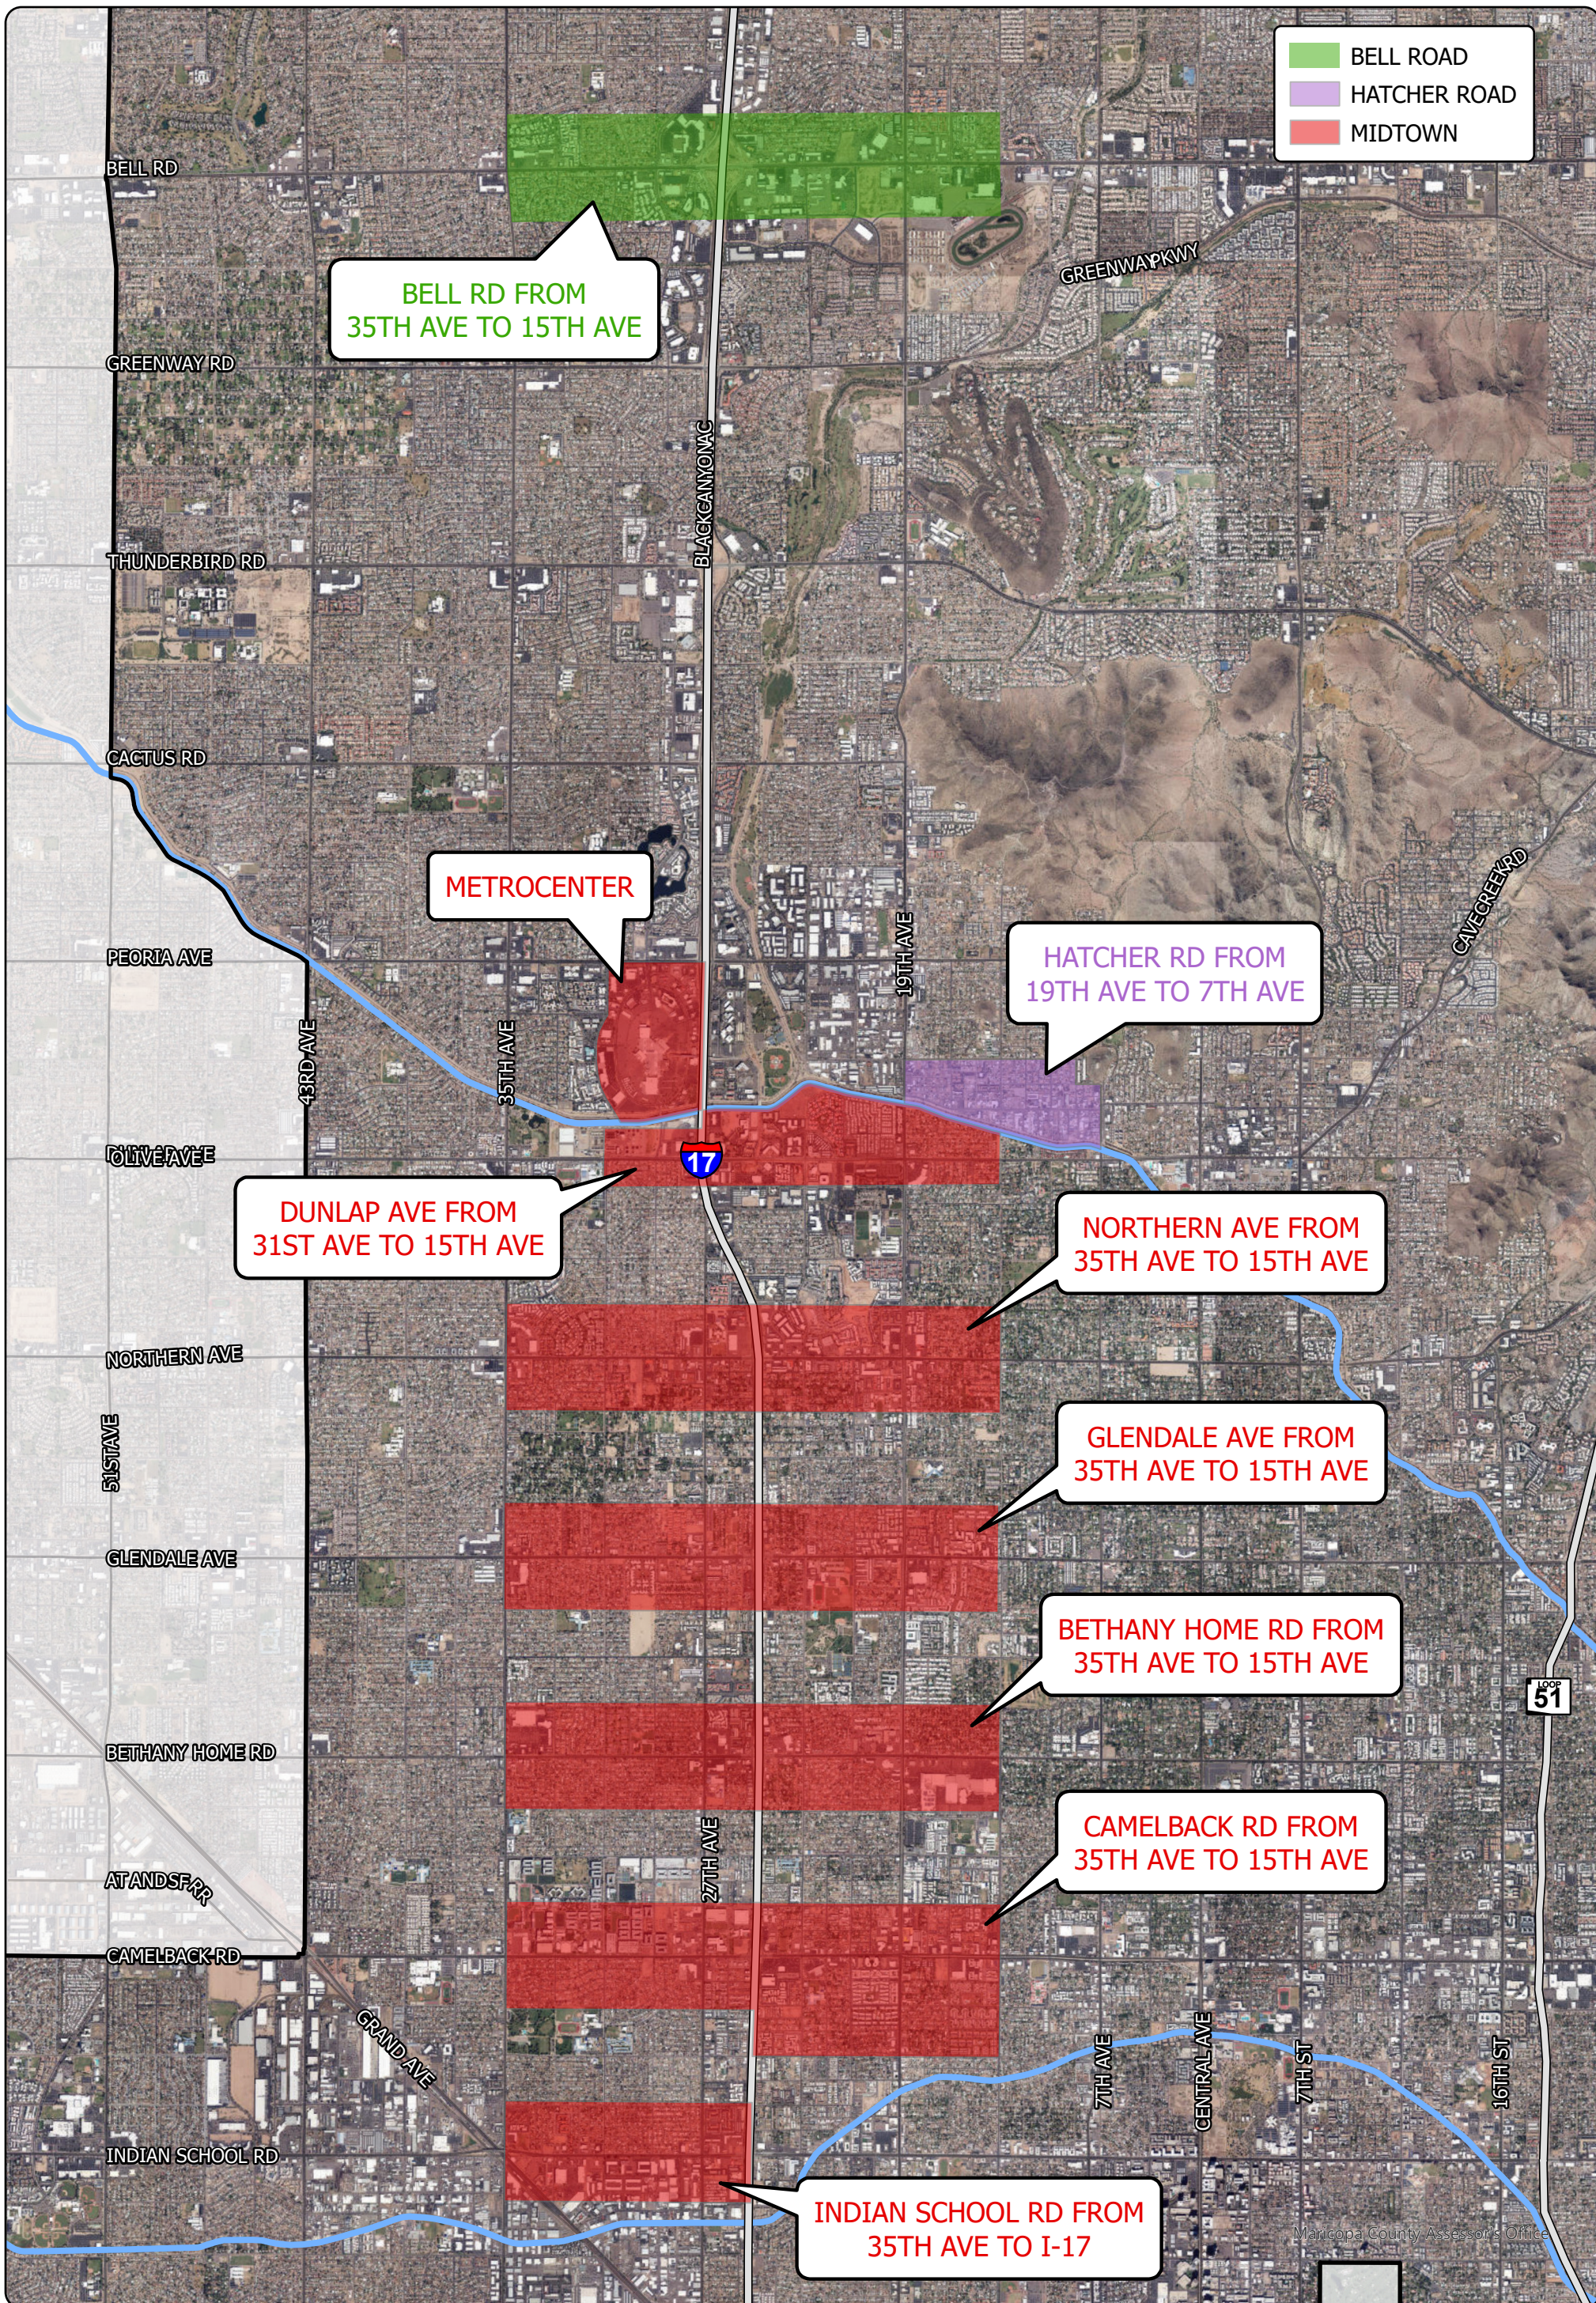

Community Safety Plans

- BELL ROAD
- HATCHER ROAD
- MIDTOWN

BELL RD FROM 35TH AVE TO 15TH AVE

METROCENTER

HATCHER RD FROM 19TH AVE TO 7TH AVE

DUNLAP AVE FROM 31ST AVE TO 15TH AVE

NORTHERN AVE FROM 35TH AVE TO 15TH AVE

GLENDALE AVE FROM 35TH AVE TO 15TH AVE

BETHANY HOME RD FROM 35TH AVE TO 15TH AVE

CAMELBACK RD FROM 35TH AVE TO 15TH AVE

INDIAN SCHOOL RD FROM 35TH AVE TO I-17