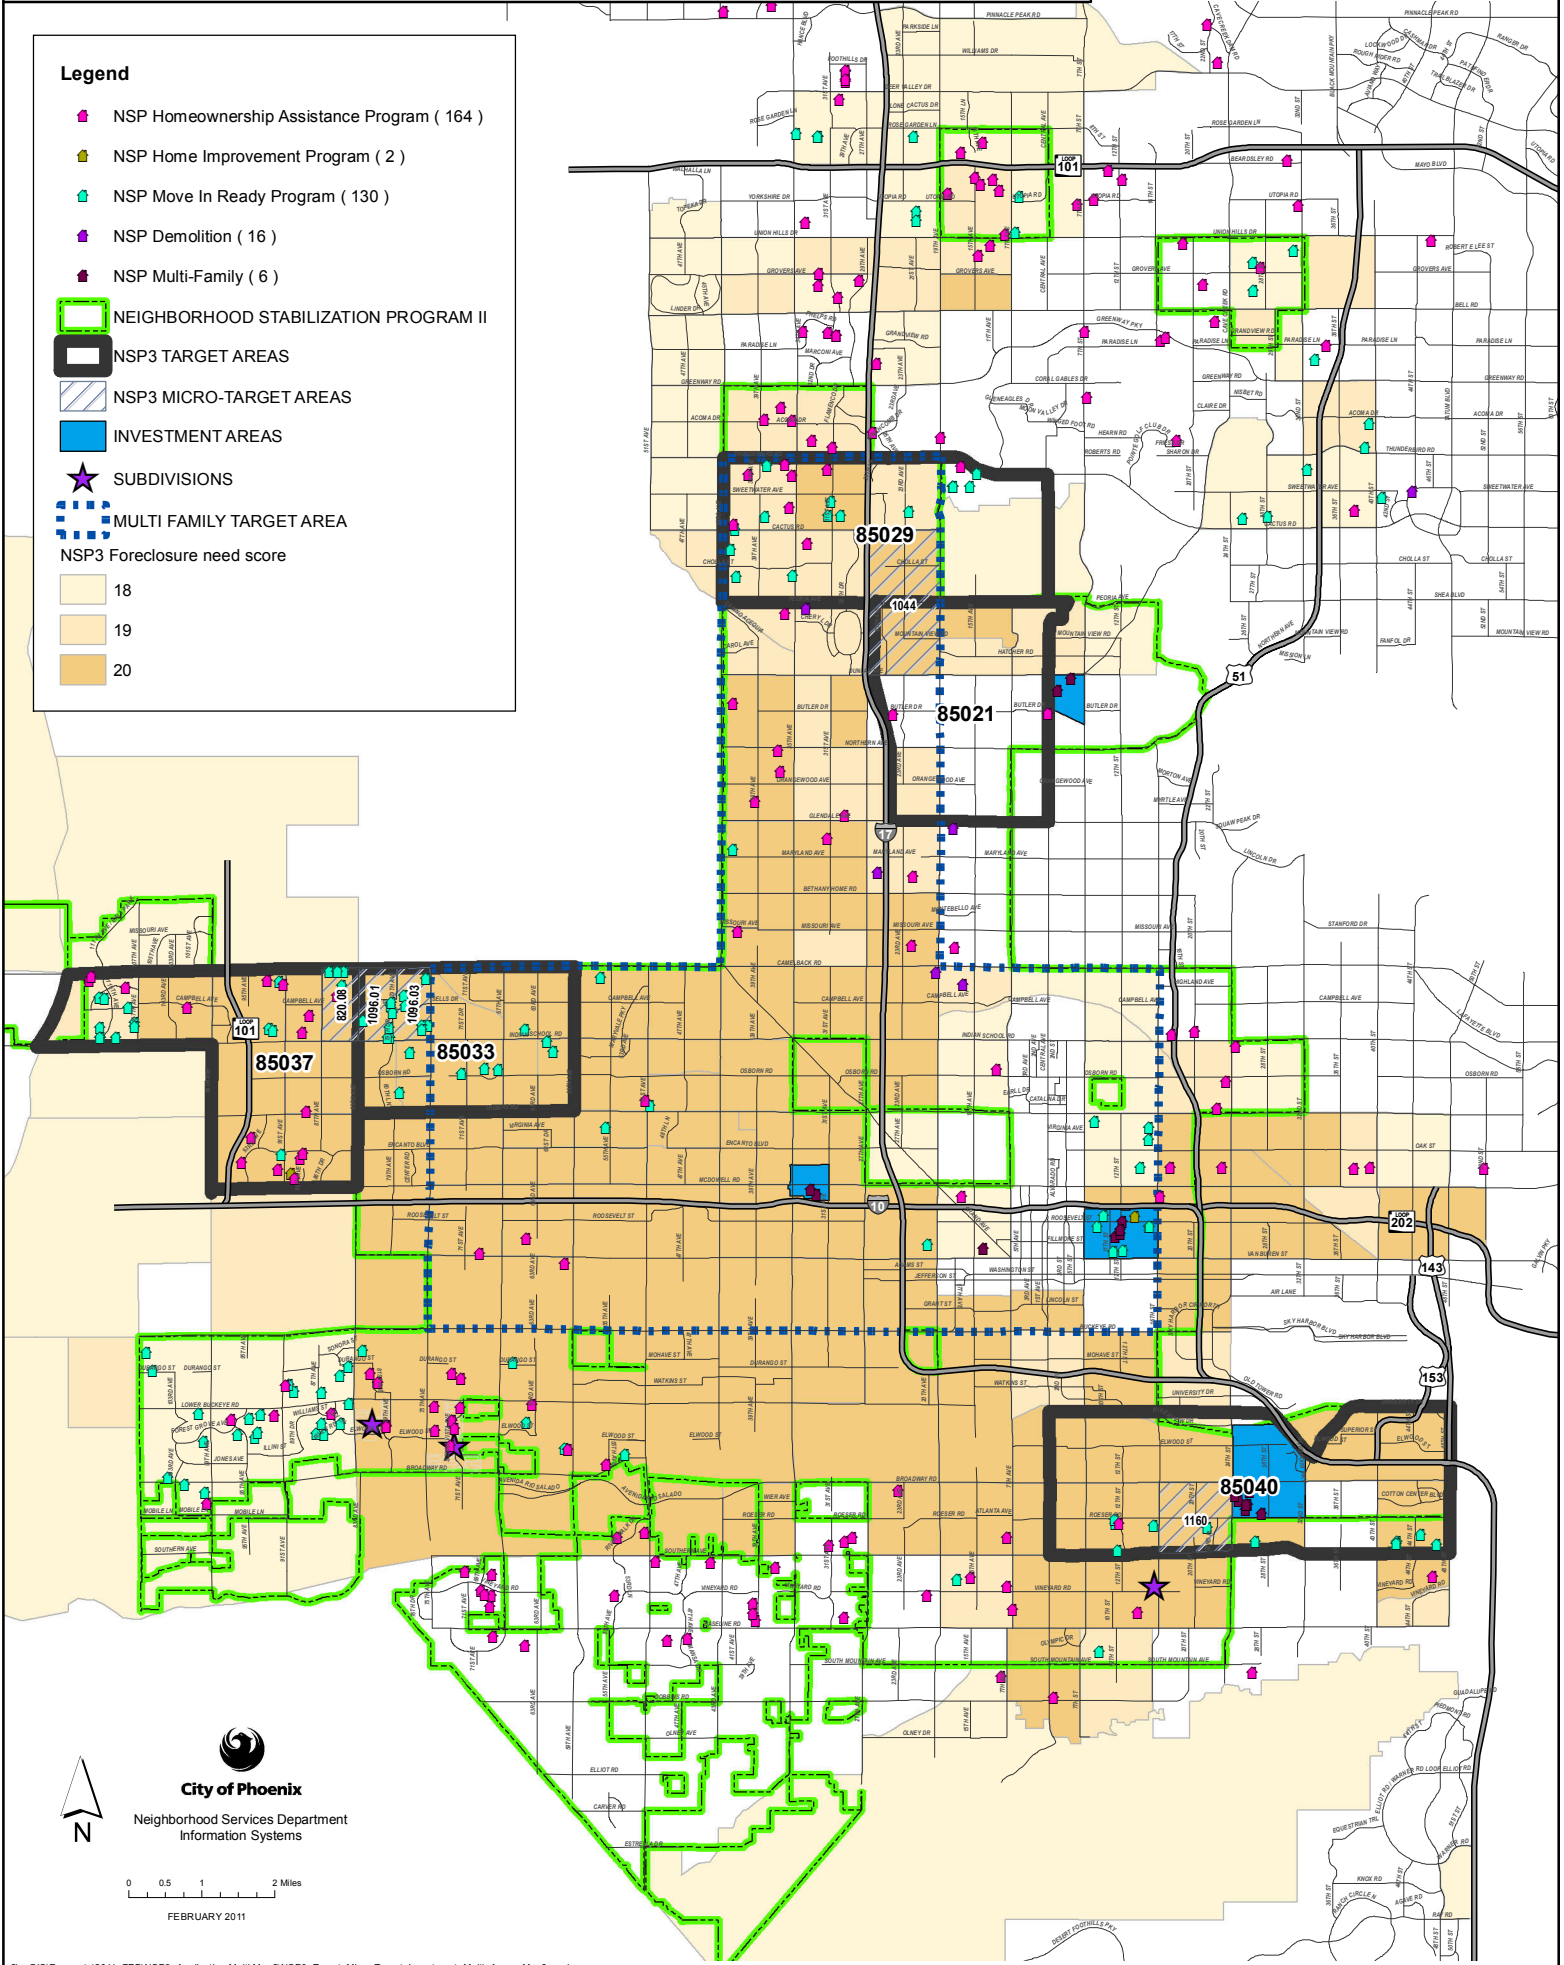

NSP3 TARGET, MICRO-TARGET, INVESTMENT AREAS, MULTI FAMILY TARGET AREAS WITH CURRENT NSPI & 2 PROGRAM ACTIVITIES AS OF 12/10/10

Legend

-  NSP Homeownership Assistance Program (164)
 -  NSP Home Improvement Program (2)
 -  NSP Move In Ready Program (130)
 -  NSP Demolition (16)
 -  NSP Multi-Family (6)
 -  NEIGHBORHOOD STABILIZATION PROGRAM II
 -  NSP3 TARGET AREAS
 -  NSP3 MICRO-TARGET AREAS
 -  INVESTMENT AREAS
 -  SUBDIVISIONS
 -  MULTI FAMILY TARGET AREA
- NSP3 Foreclosure need score
-  18
 -  19
 -  20

City of Phoenix
 Neighborhood Services Department
 Information Systems

0 0.5 1 2 Miles

FEBRUARY 2011