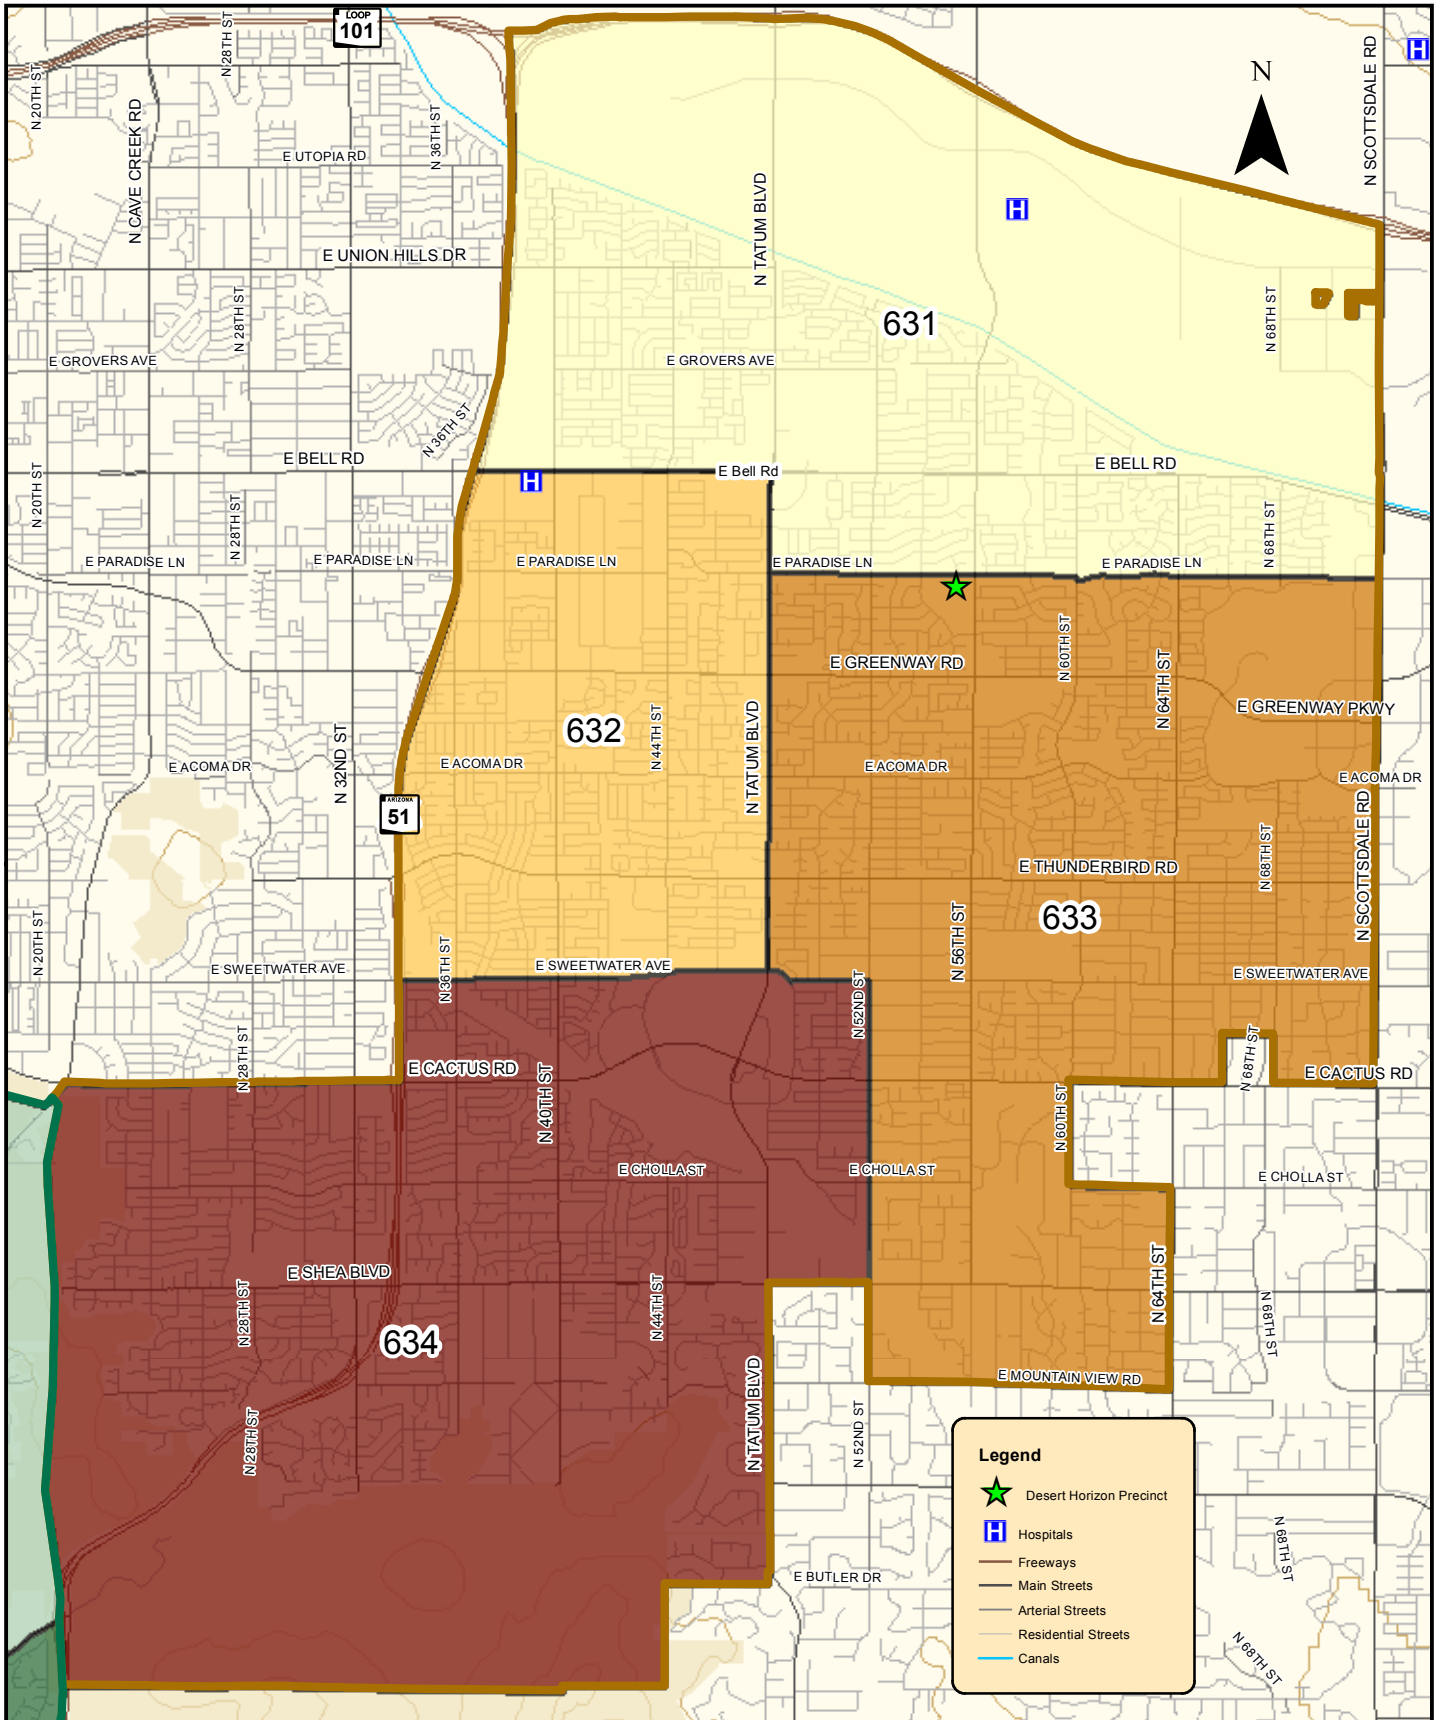

City of Phoenix Police Department

Desert Horizon Precinct (600)

Squad and Beat Boundaries

City of Phoenix Police Department

Desert Horizon Precinct (600)

61 Squad Area and Beat Boundaries

City of Phoenix Police Department Desert Horizon Precinct (600) 62 Squad Area and Beat Boundaries

Boundaries Effective October 20, 2014

City of Phoenix Police Department Desert Horizon Precinct (600) 63 Squad Area and Beat Boundaries

Legend

- Desert Horizon Precinct
- Hospitals
- Freeways
- Main Streets
- Arterial Streets
- Residential Streets
- Canals

Boundaries Effective October 20, 2014