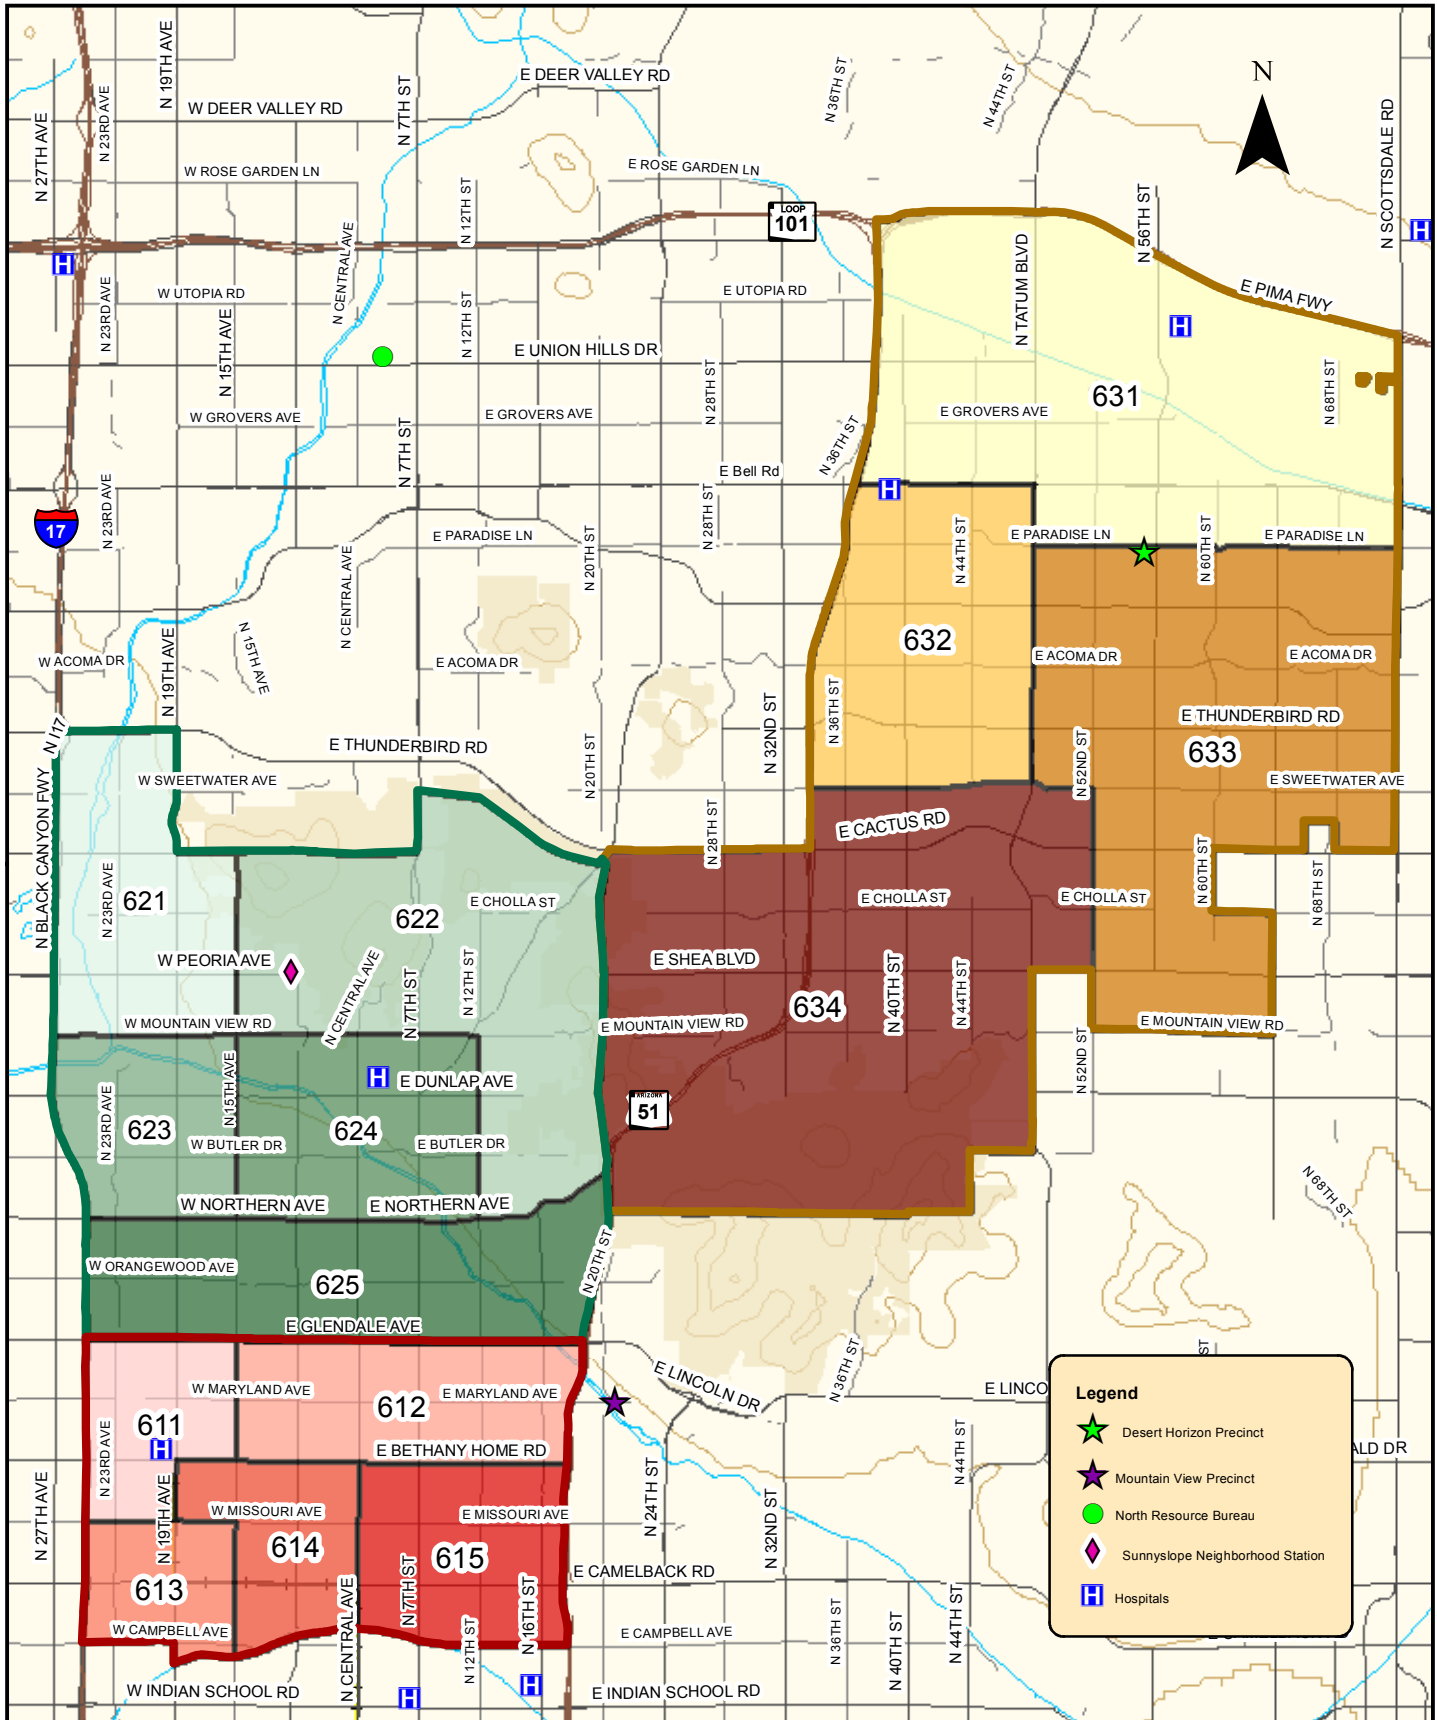

City of Phoenix Police Department

Desert Horizon Precinct (600)

Squad and Beat Boundaries

City of Phoenix Police Department

Desert Horizon Precinct (600)

61 Squad Area and Beat Boundaries

City of Phoenix Police Department Desert Horizon Precinct (600) 62 Squad Area and Beat Boundaries

Boundaries Effective October 20, 2014

City of Phoenix Police Department Desert Horizon Precinct (600) 63 Squad Area and Beat Boundaries

Legend

- Desert Horizon Precinct
- Hospitals
- Freeways
- Main Streets
- Arterial Streets
- Residential Streets
- Canals

Boundaries Effective October 20, 2014