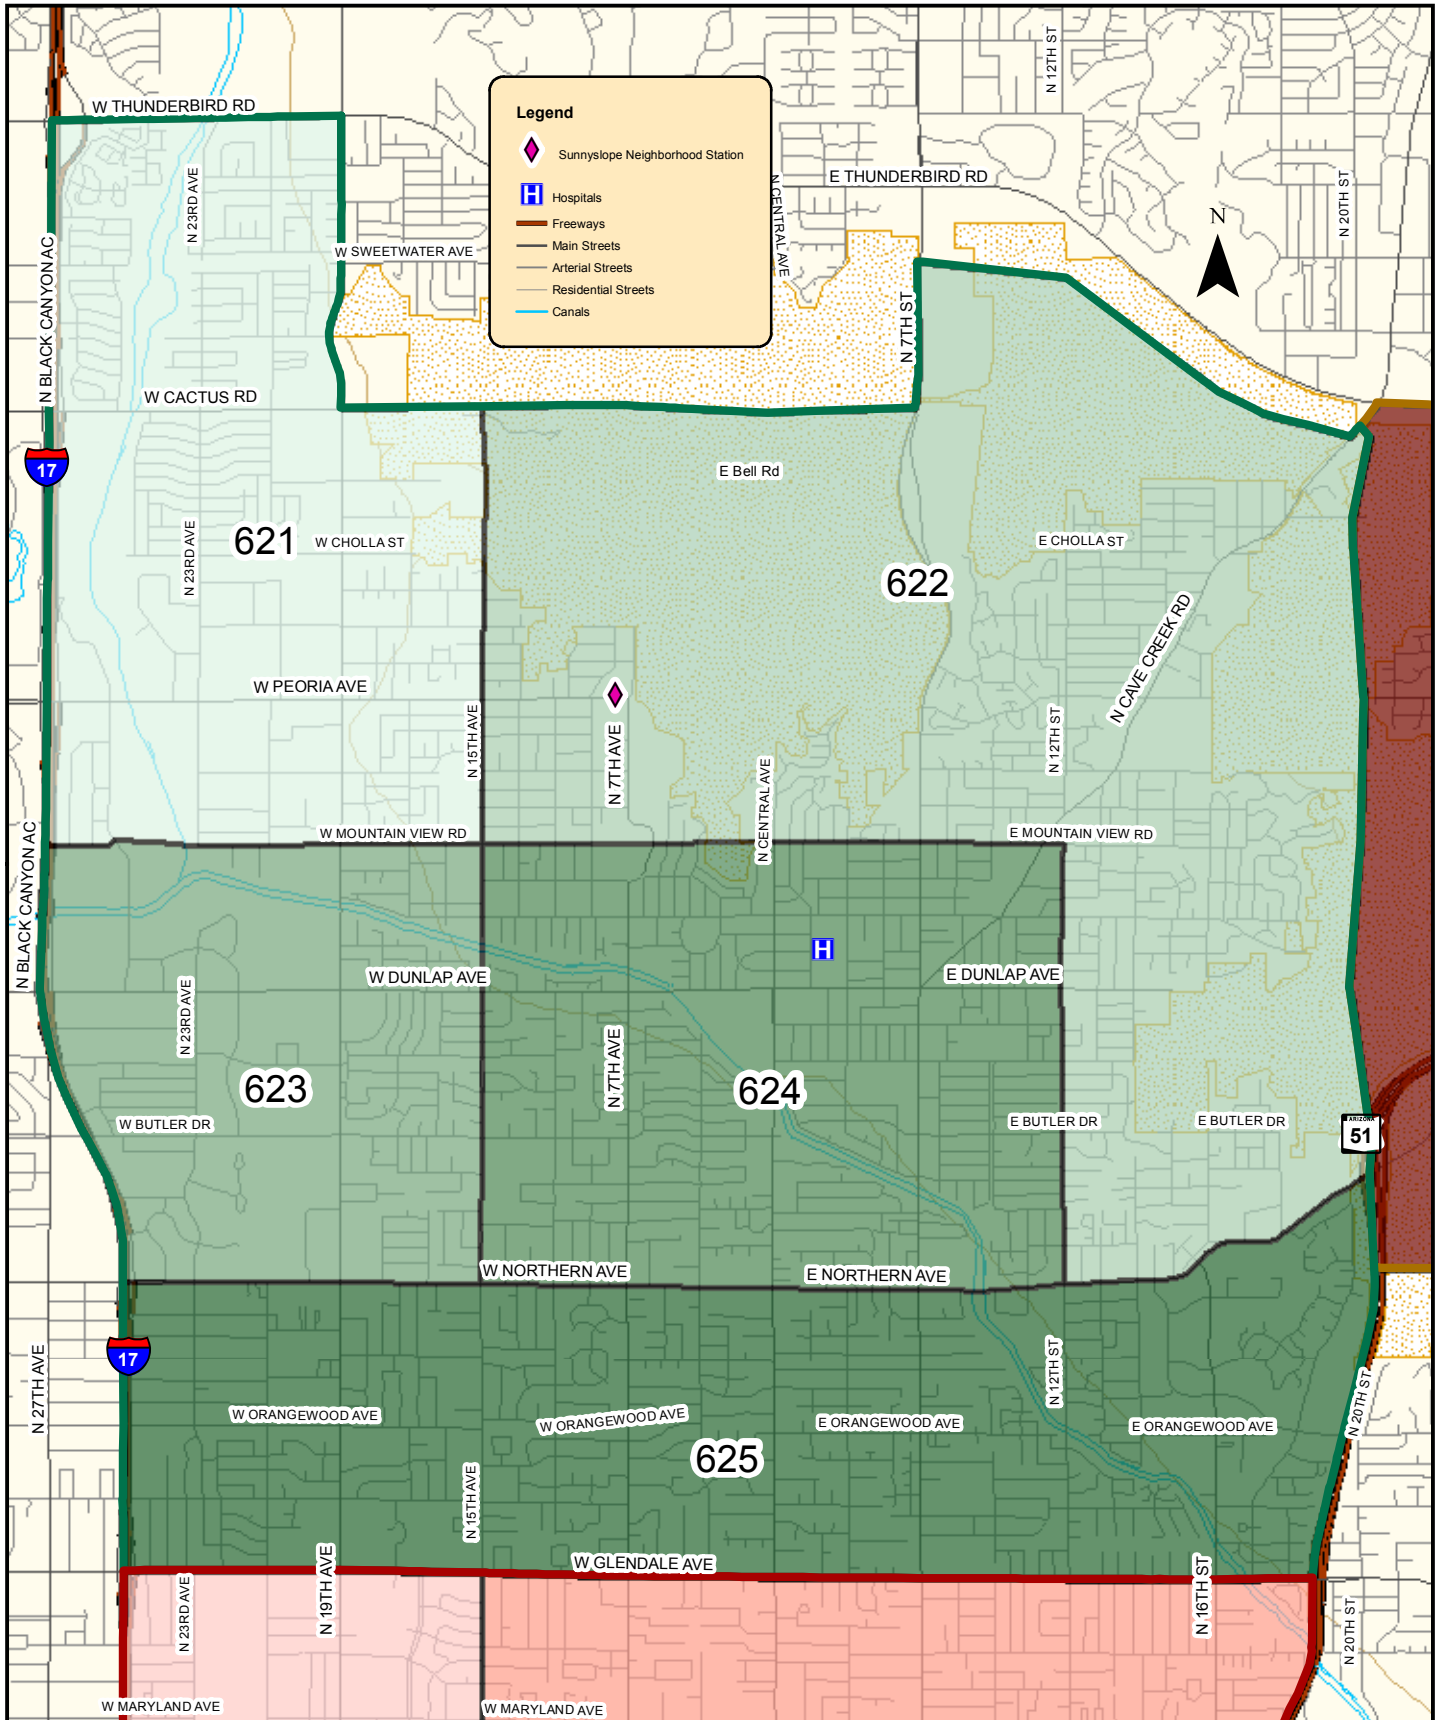

City of Phoenix Police Department

Desert Horizon Precinct (600)

Squad and Beat Boundaries

City of Phoenix Police Department

Desert Horizon Precinct (600)

61 Squad Area and Beat Boundaries

City of Phoenix Police Department Desert Horizon Precinct (600) 62 Squad Area and Beat Boundaries

Boundaries Effective October 20, 2014

City of Phoenix Police Department Desert Horizon Precinct (600) 63 Squad Area and Beat Boundaries

Legend

- Desert Horizon Precinct
- Hospitals
- Freeways
- Main Streets
- Arterial Streets
- Residential Streets
- Canals

Boundaries Effective October 20, 2014