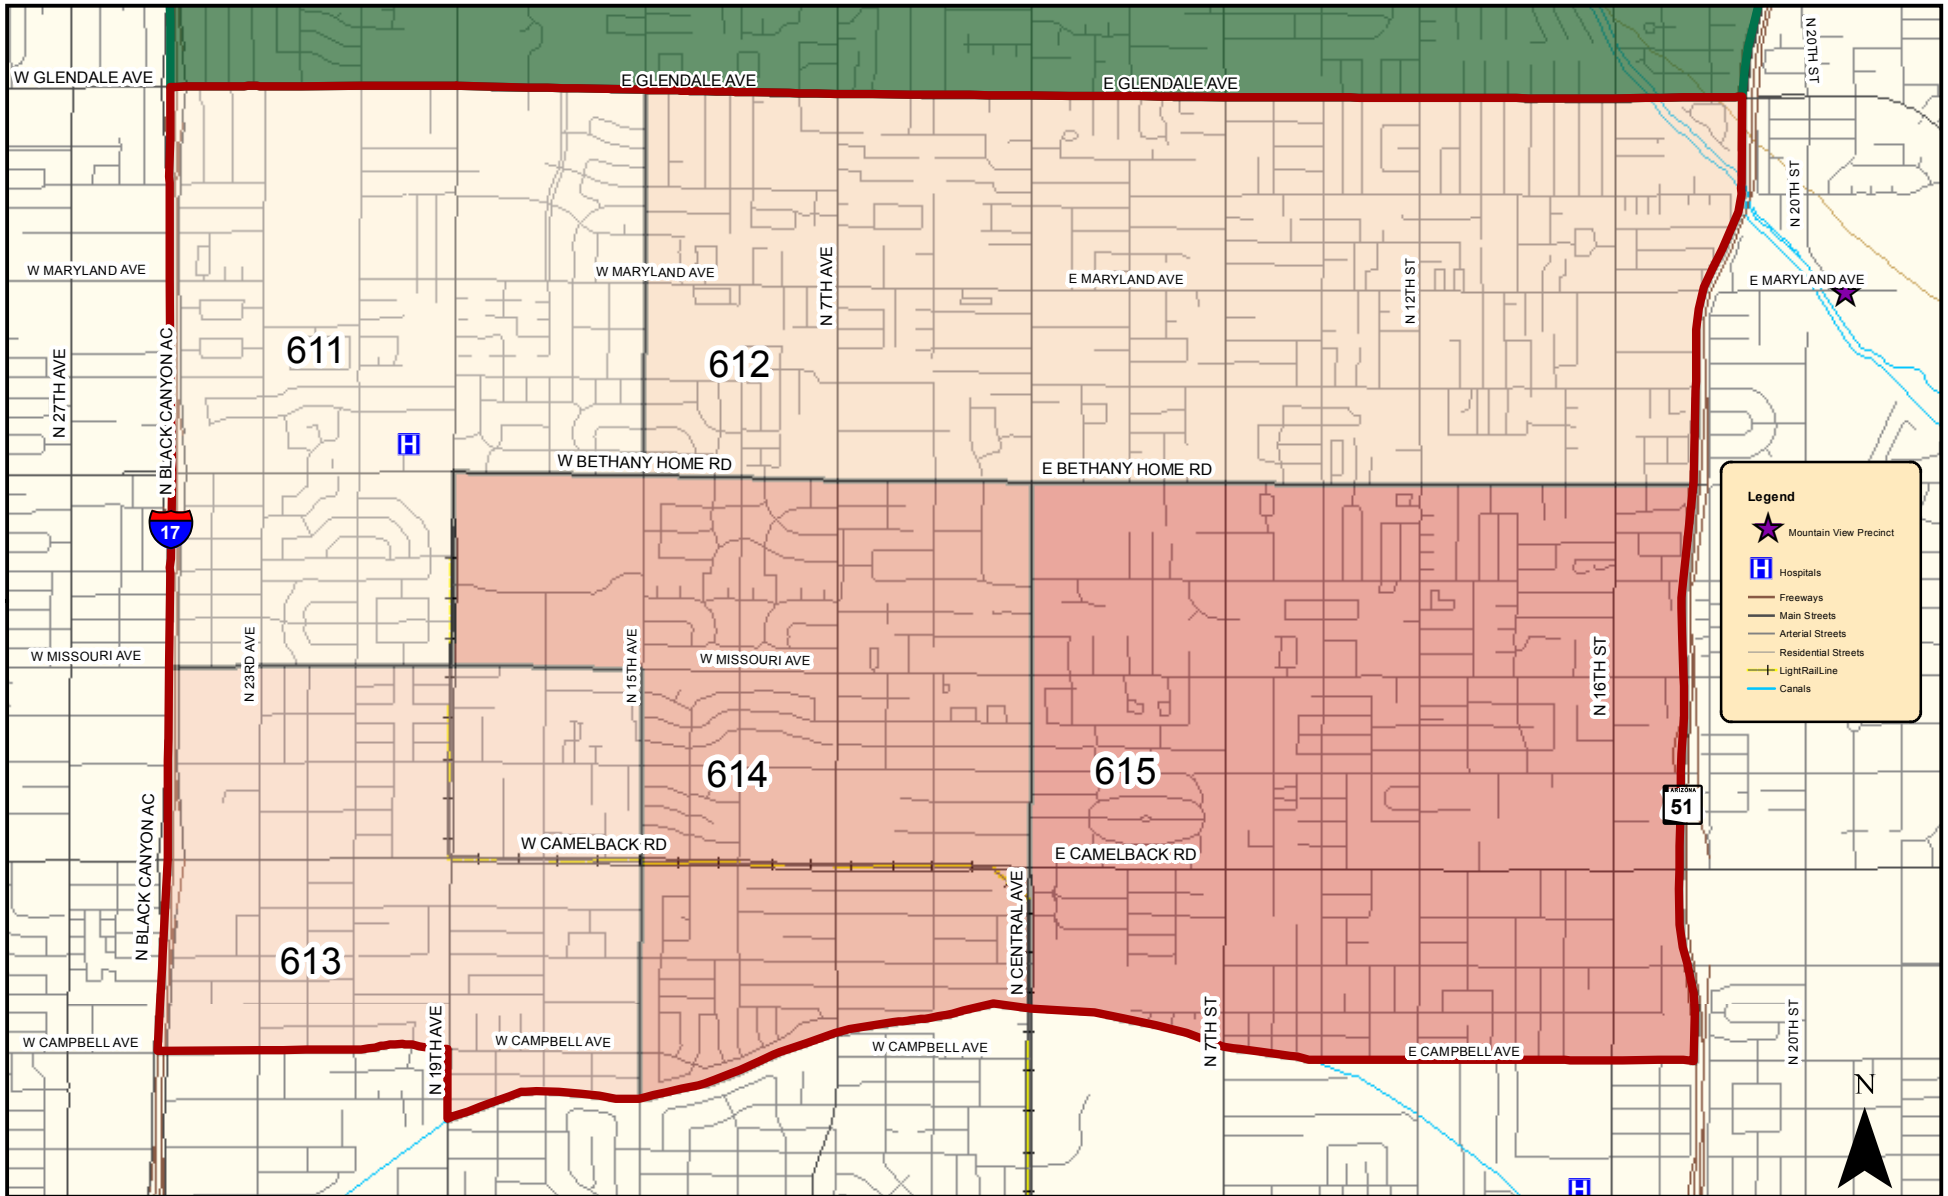

City of Phoenix Police Department

Desert Horizon Precinct (600)

Squad and Beat Boundaries

City of Phoenix Police Department

Desert Horizon Precinct (600)

61 Squad Area and Beat Boundaries

City of Phoenix Police Department Desert Horizon Precinct (600) 62 Squad Area and Beat Boundaries

Boundaries Effective October 20, 2014

City of Phoenix Police Department Desert Horizon Precinct (600) 63 Squad Area and Beat Boundaries

Legend

- Desert Horizon Precinct
- Hospitals
- Freeways
- Main Streets
- Arterial Streets
- Residential Streets
- Canals

Boundaries Effective October 20, 2014