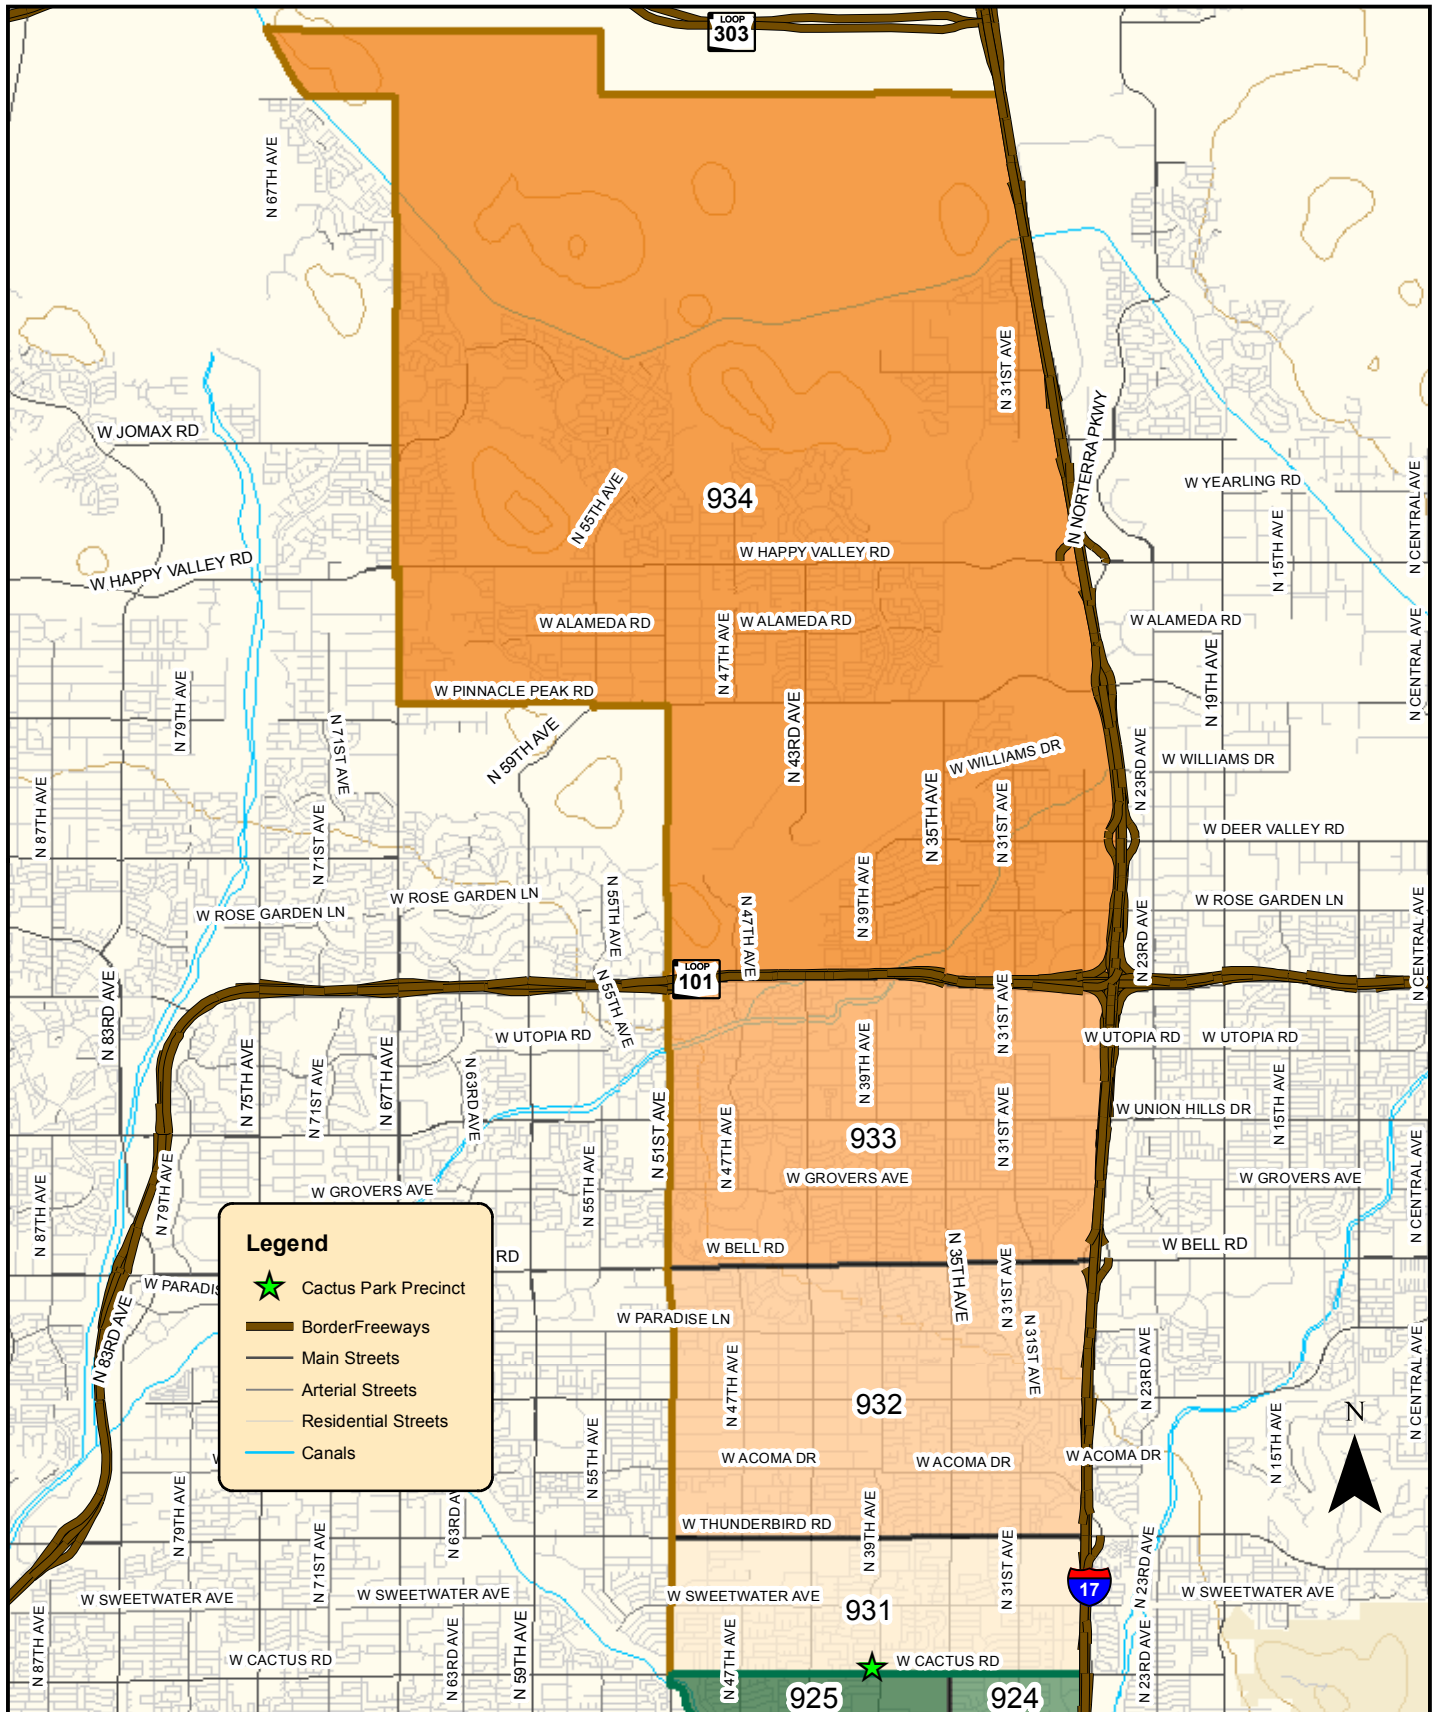

City of Phoenix Police Department Cactus Park Precinct (900) Squad and Beat Boundaries

Legend

- Cactus Park Precinct
- North Resource Bureau
- Paseo Highlands Neighborhood Station
- Sunnyslope Neighborhood Station
- Hospitals

**Boundaries Effective
October 20, 2014**

0 0.75 1.5 3 Miles

City of Phoenix Police Department

Cactus Park Precinct (900)

91 Squad Area and Beat Boundaries

Boundaries Effective October 20, 2014

City of Phoenix Police Department Cactus Park Precinct (900) 92 Squad Area and Beat Boundaries

Boundaries Effective October 20, 2014

City of Phoenix Police Department

Cactus Park Precinct (900)

93 Squad Area and Beat Boundaries

Boundaries Effective October 20, 2014