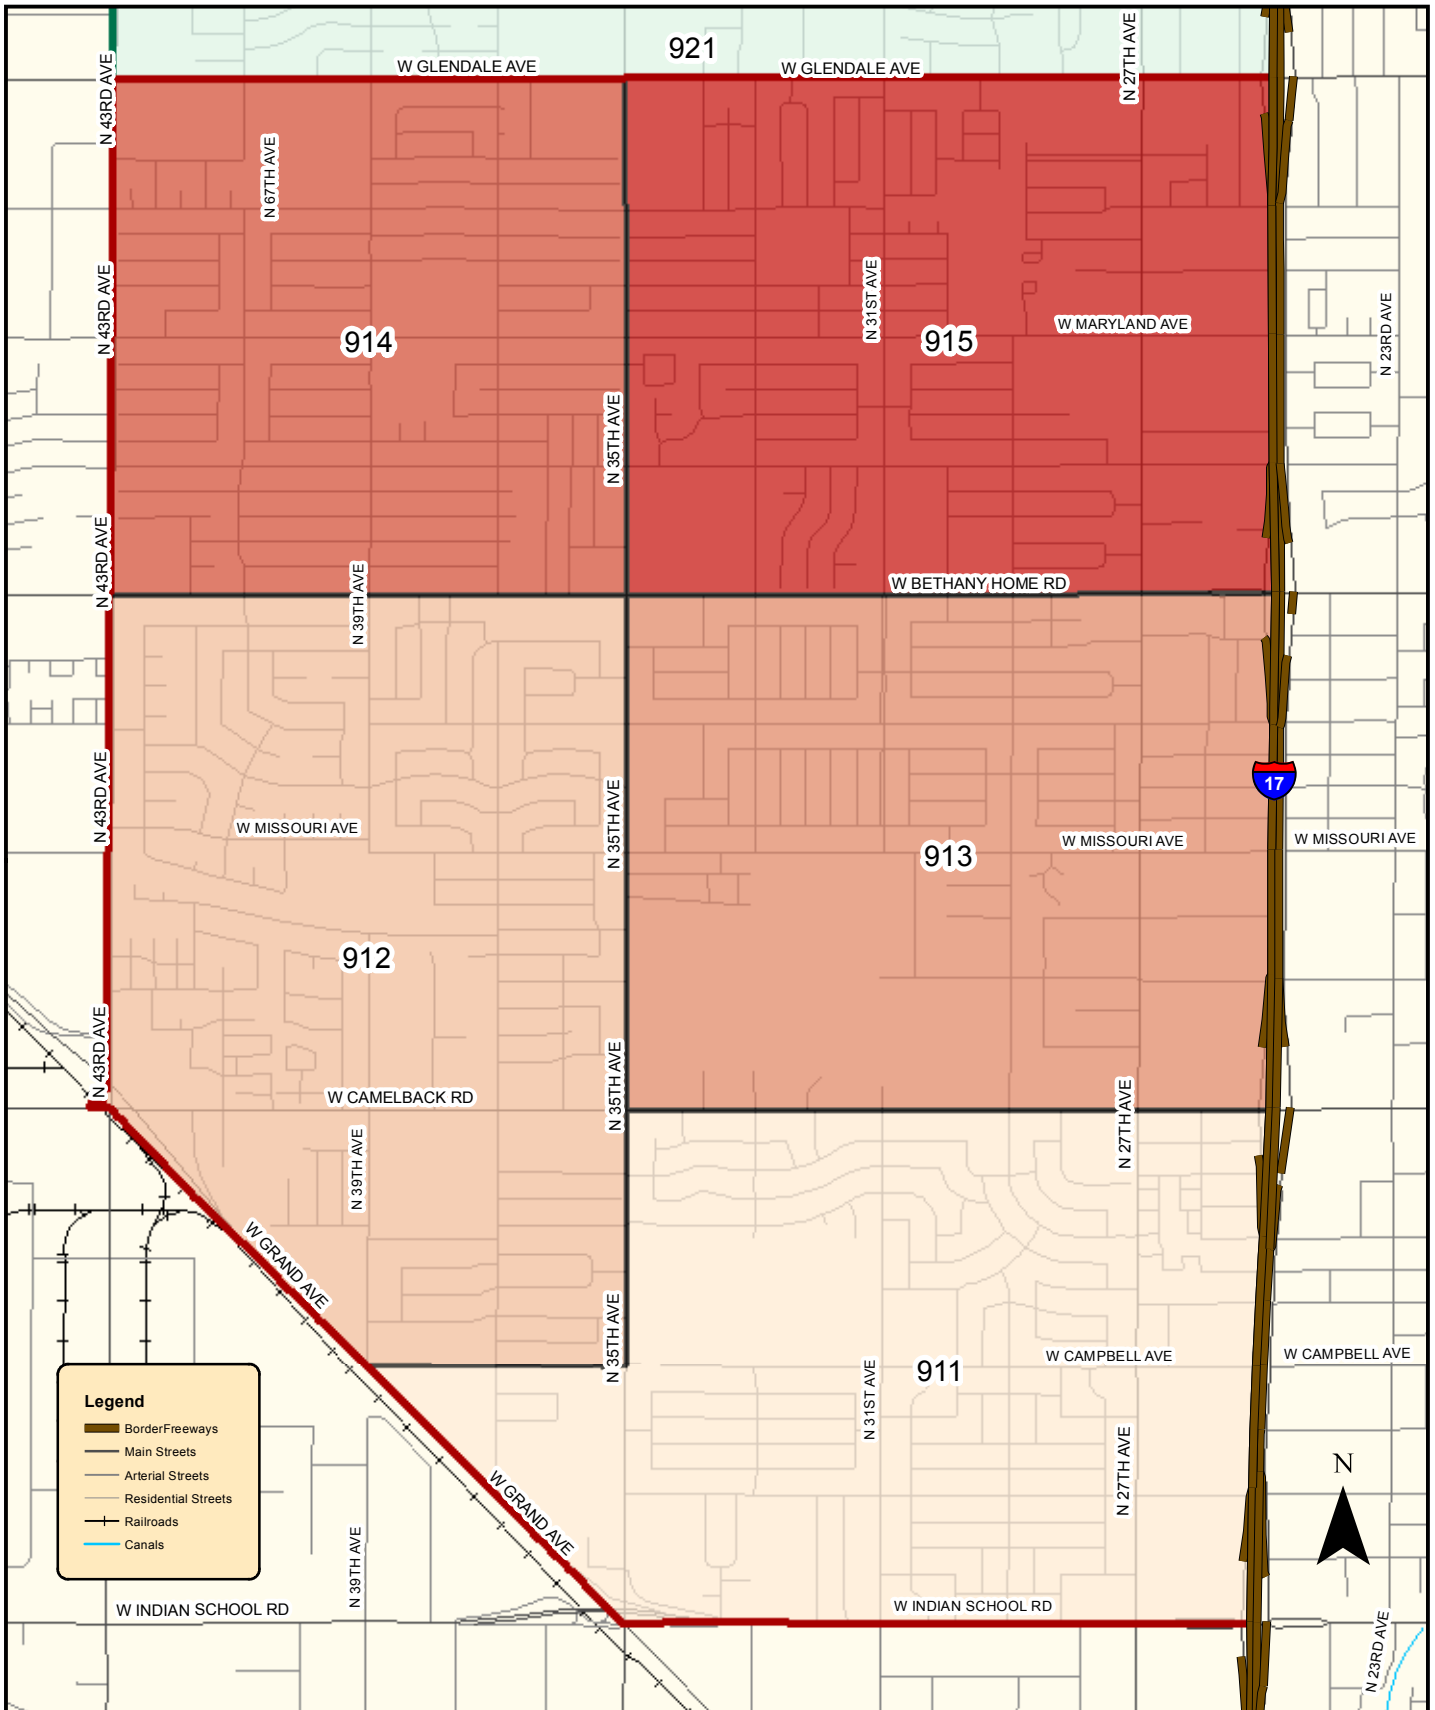

City of Phoenix Police Department Cactus Park Precinct (900) Squad and Beat Boundaries

Legend

- Cactus Park Precinct
- North Resource Bureau
- Paseo Highlands Neighborhood Station
- Sunnyslope Neighborhood Station
- Hospitals

**Boundaries Effective
October 20, 2014**

0 0.75 1.5 3 Miles

City of Phoenix Police Department

Cactus Park Precinct (900)

91 Squad Area and Beat Boundaries

Boundaries Effective October 20, 2014

City of Phoenix Police Department Cactus Park Precinct (900) 92 Squad Area and Beat Boundaries

Boundaries Effective October 20, 2014

City of Phoenix Police Department

Cactus Park Precinct (900)

93 Squad Area and Beat Boundaries

Boundaries Effective October 20, 2014