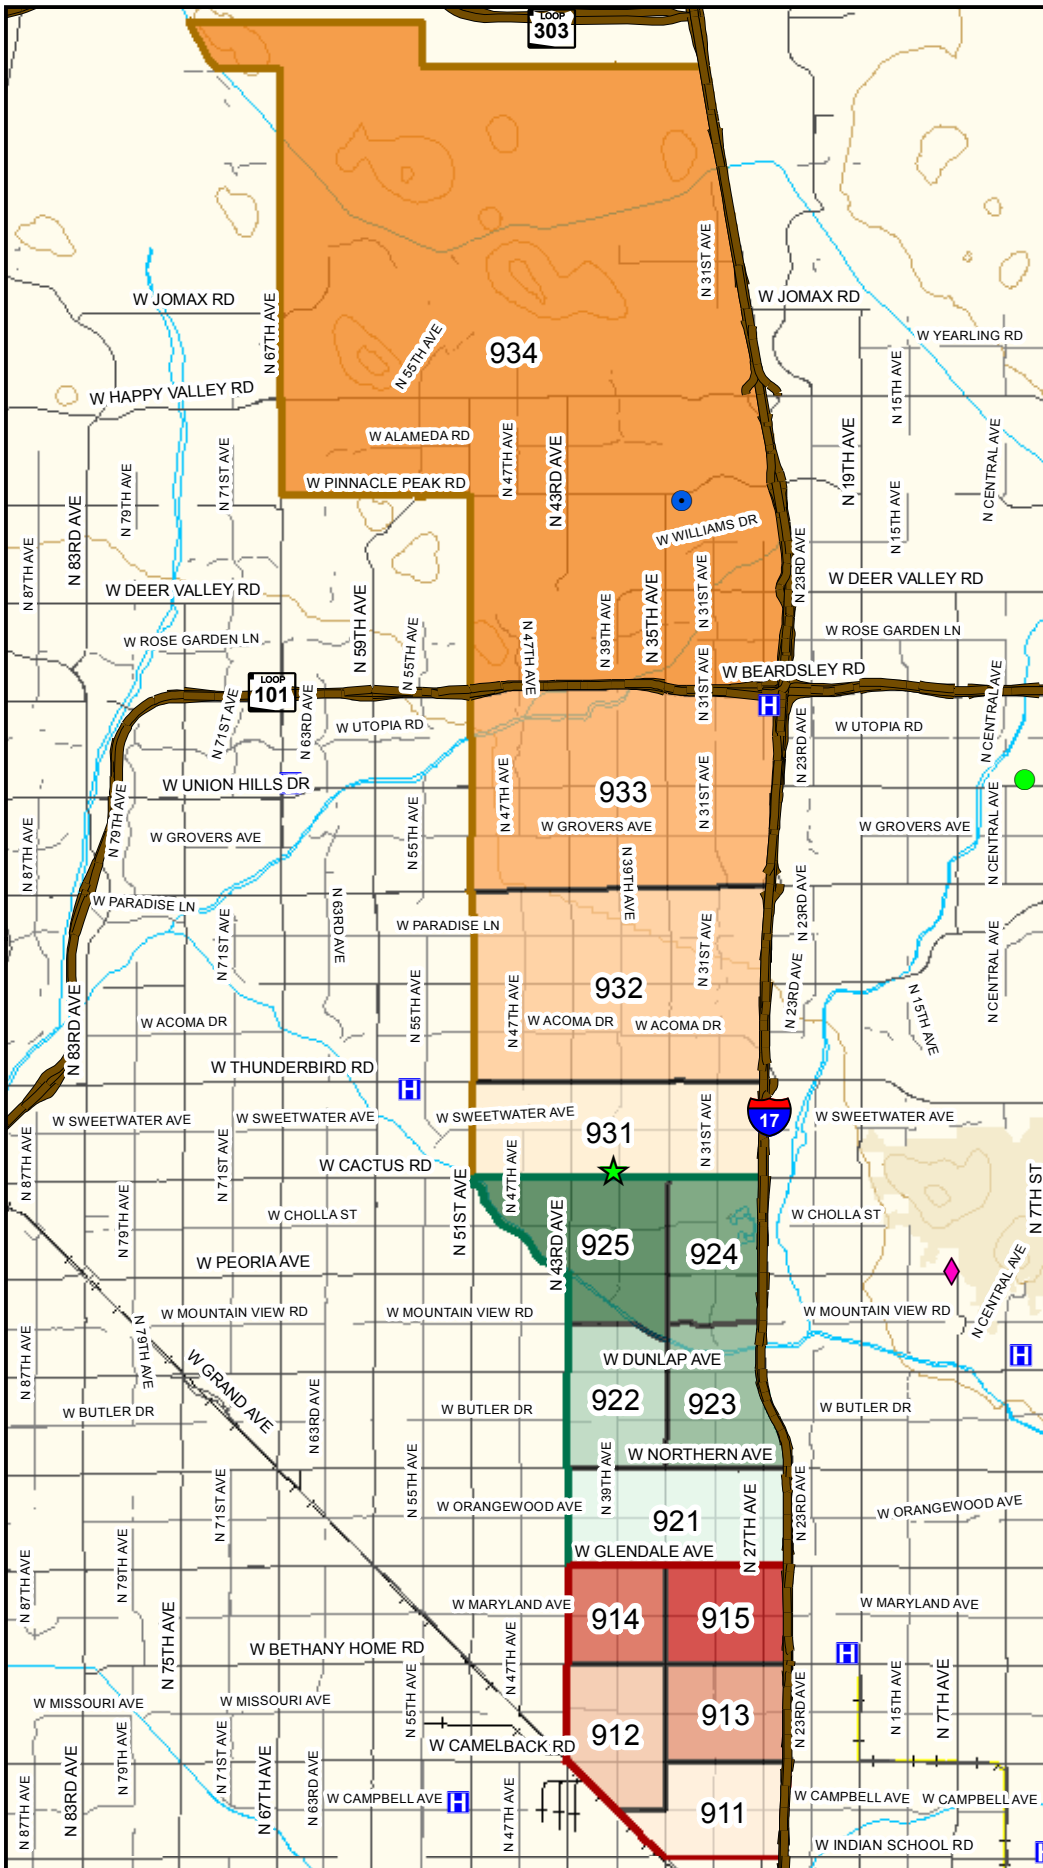

City of Phoenix Police Department Cactus Park Precinct (900) Squad and Beat Boundaries

Legend

- Cactus Park Precinct
- North Resource Bureau
- Paseo Highlands Neighborhood Station
- Sunnyslope Neighborhood Station
- Hospitals

**Boundaries Effective
October 20, 2014**

0 0.75 1.5 3 Miles

City of Phoenix Police Department

Cactus Park Precinct (900)

91 Squad Area and Beat Boundaries

Boundaries Effective October 20, 2014

City of Phoenix Police Department Cactus Park Precinct (900) 92 Squad Area and Beat Boundaries

Boundaries Effective October 20, 2014

City of Phoenix Police Department

Cactus Park Precinct (900)

93 Squad Area and Beat Boundaries

Boundaries Effective October 20, 2014