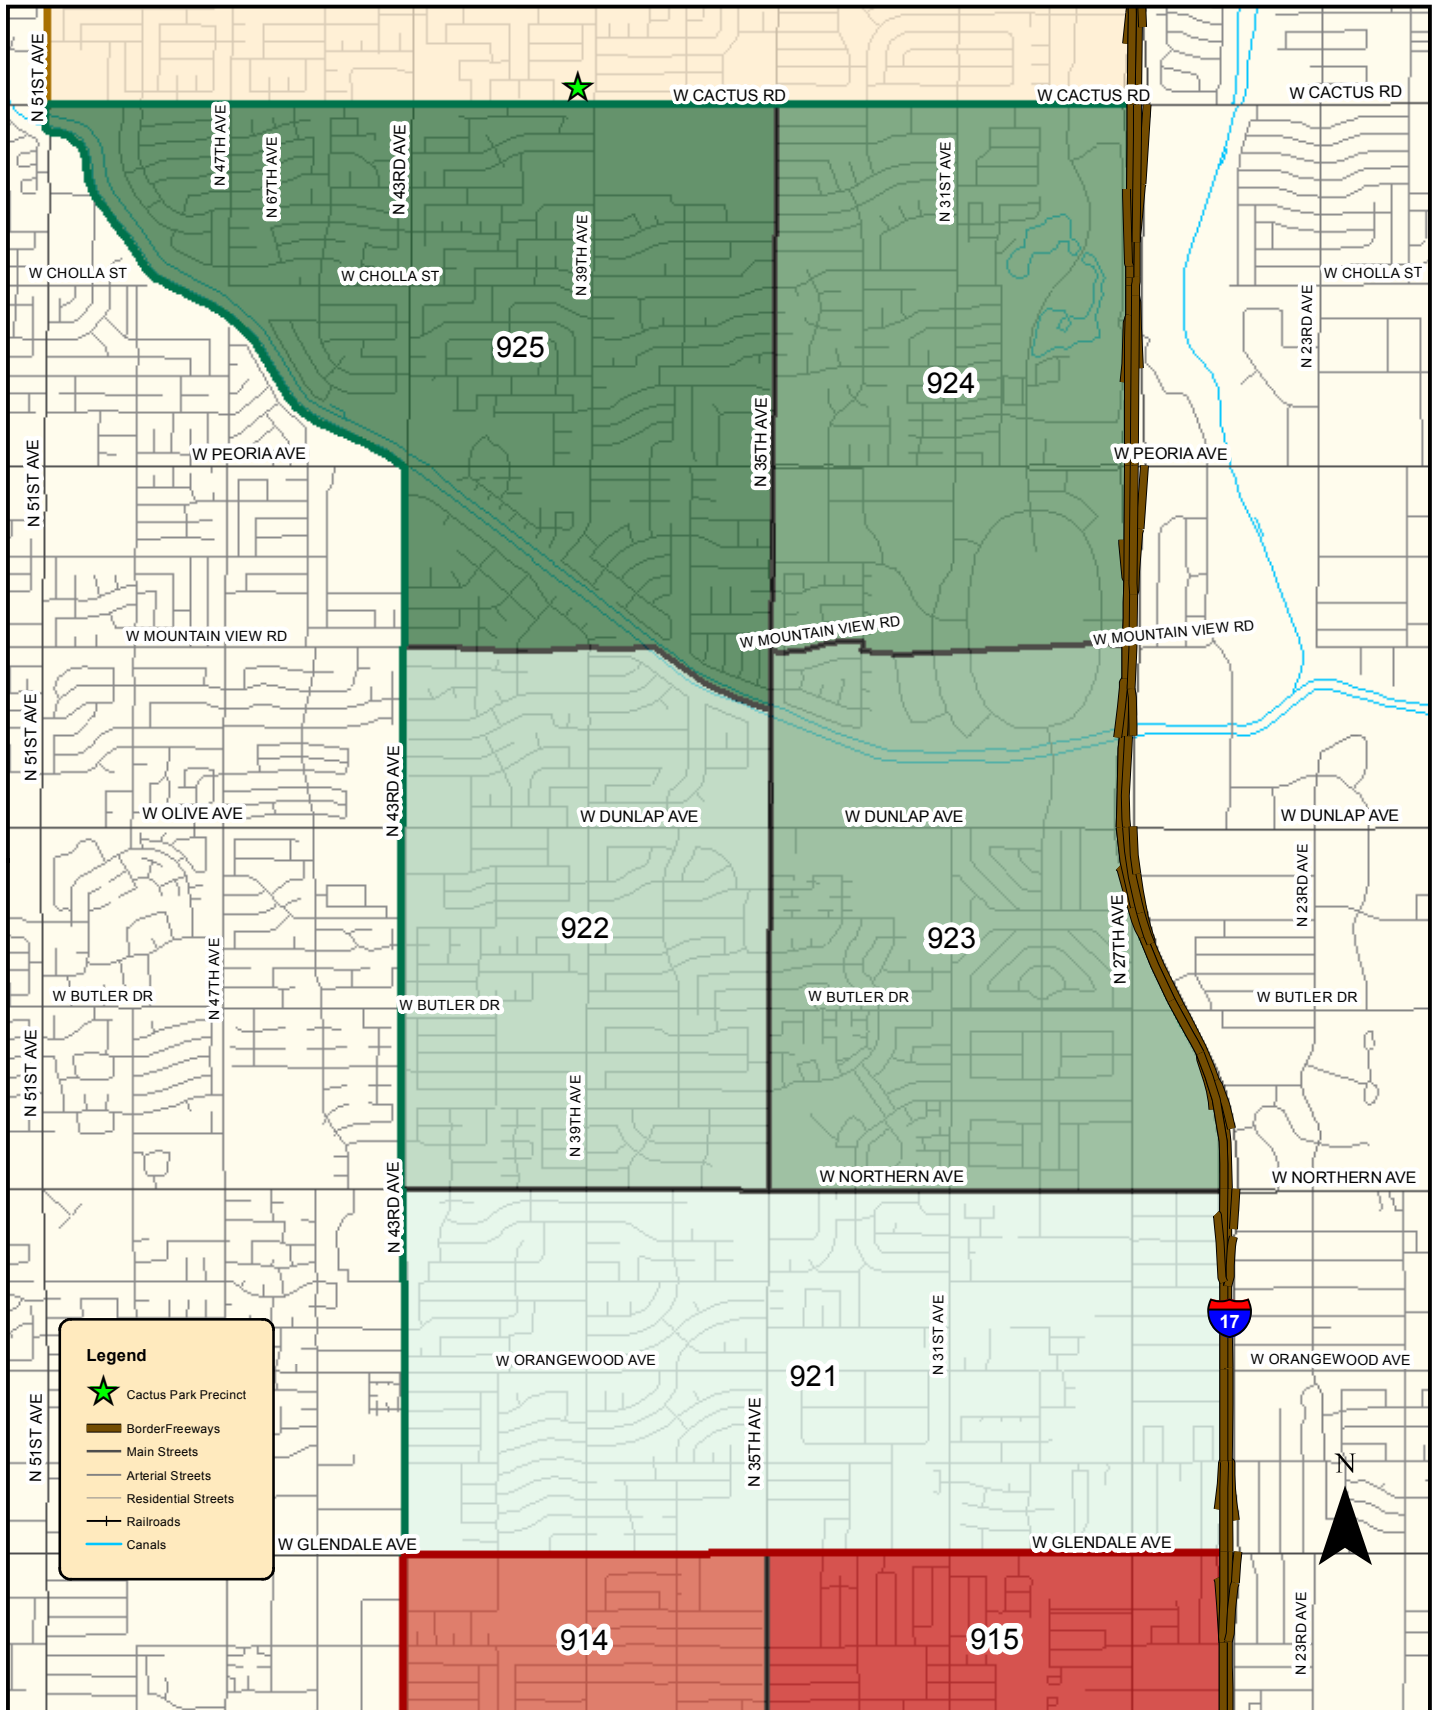

City of Phoenix Police Department Cactus Park Precinct (900) Squad and Beat Boundaries

Legend

- Cactus Park Precinct
- North Resource Bureau
- Paseo Highlands Neighborhood Station
- Sunnyslope Neighborhood Station
- Hospitals

**Boundaries Effective
October 20, 2014**

0 0.75 1.5 3 Miles

City of Phoenix Police Department

Cactus Park Precinct (900)

91 Squad Area and Beat Boundaries

Boundaries Effective October 20, 2014

City of Phoenix Police Department Cactus Park Precinct (900) 92 Squad Area and Beat Boundaries

Boundaries Effective October 20, 2014

City of Phoenix Police Department

Cactus Park Precinct (900)

93 Squad Area and Beat Boundaries

Boundaries Effective October 20, 2014