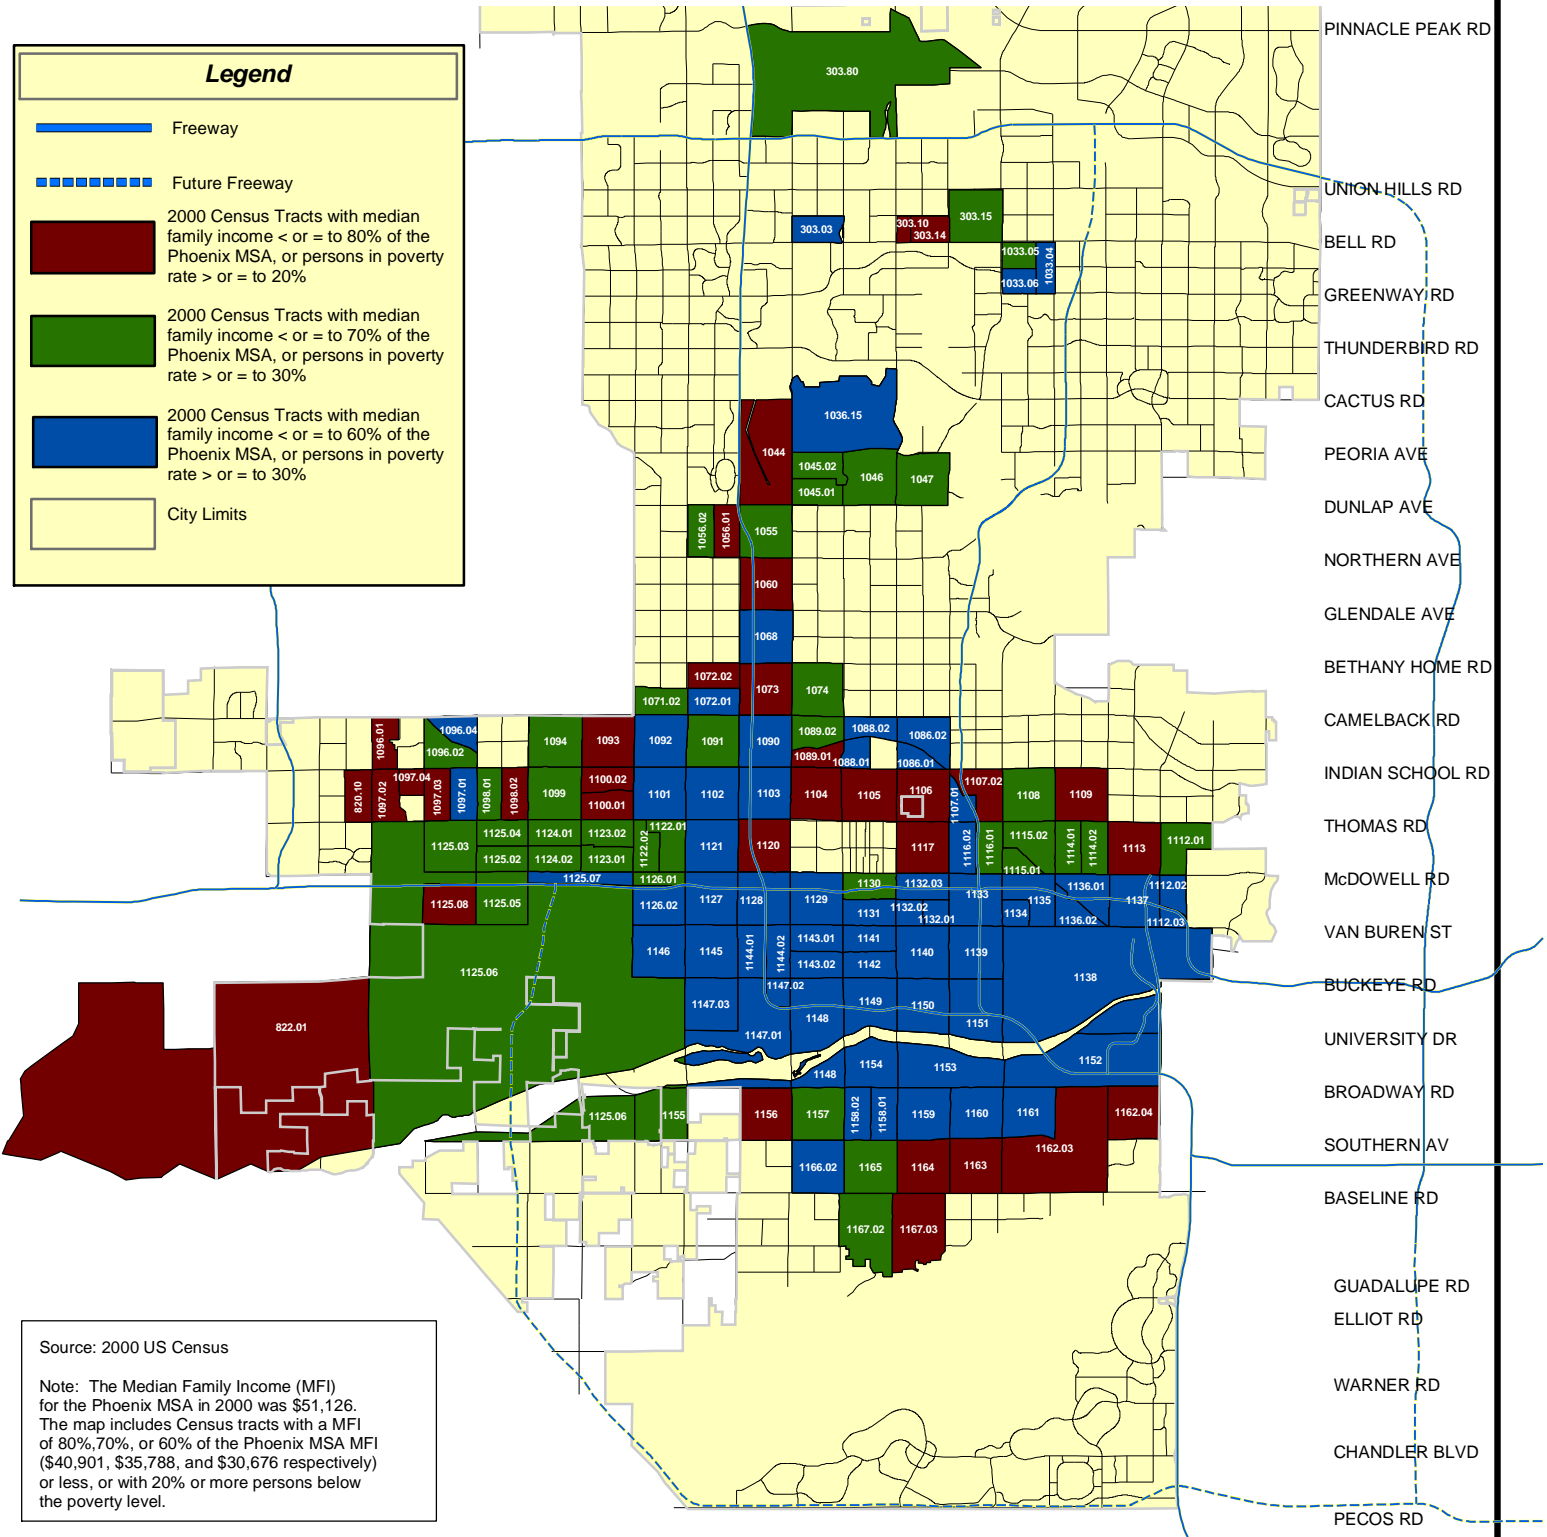

City of Phoenix 2000 Census Tracts Low-Income Communities

Legend

- Freeway
- Future Freeway
- 2000 Census Tracts with median family income < or = to 80% of the Phoenix MSA, or persons in poverty rate > or = to 20%
- 2000 Census Tracts with median family income < or = to 70% of the Phoenix MSA, or persons in poverty rate > or = to 30%
- 2000 Census Tracts with median family income < or = to 60% of the Phoenix MSA, or persons in poverty rate > or = to 30%
- City Limits

115th AVE
107th AVE
99th AVE
91st AVE
83rd AVE
75th AVE
67th AVE
59th AVE
51st AVE
43rd AVE
35th AVE
27th AVE
19th AVE
7th AVE
7th ST
16th ST
24th ST
32nd ST
40th ST
48th ST
56th ST
64th ST