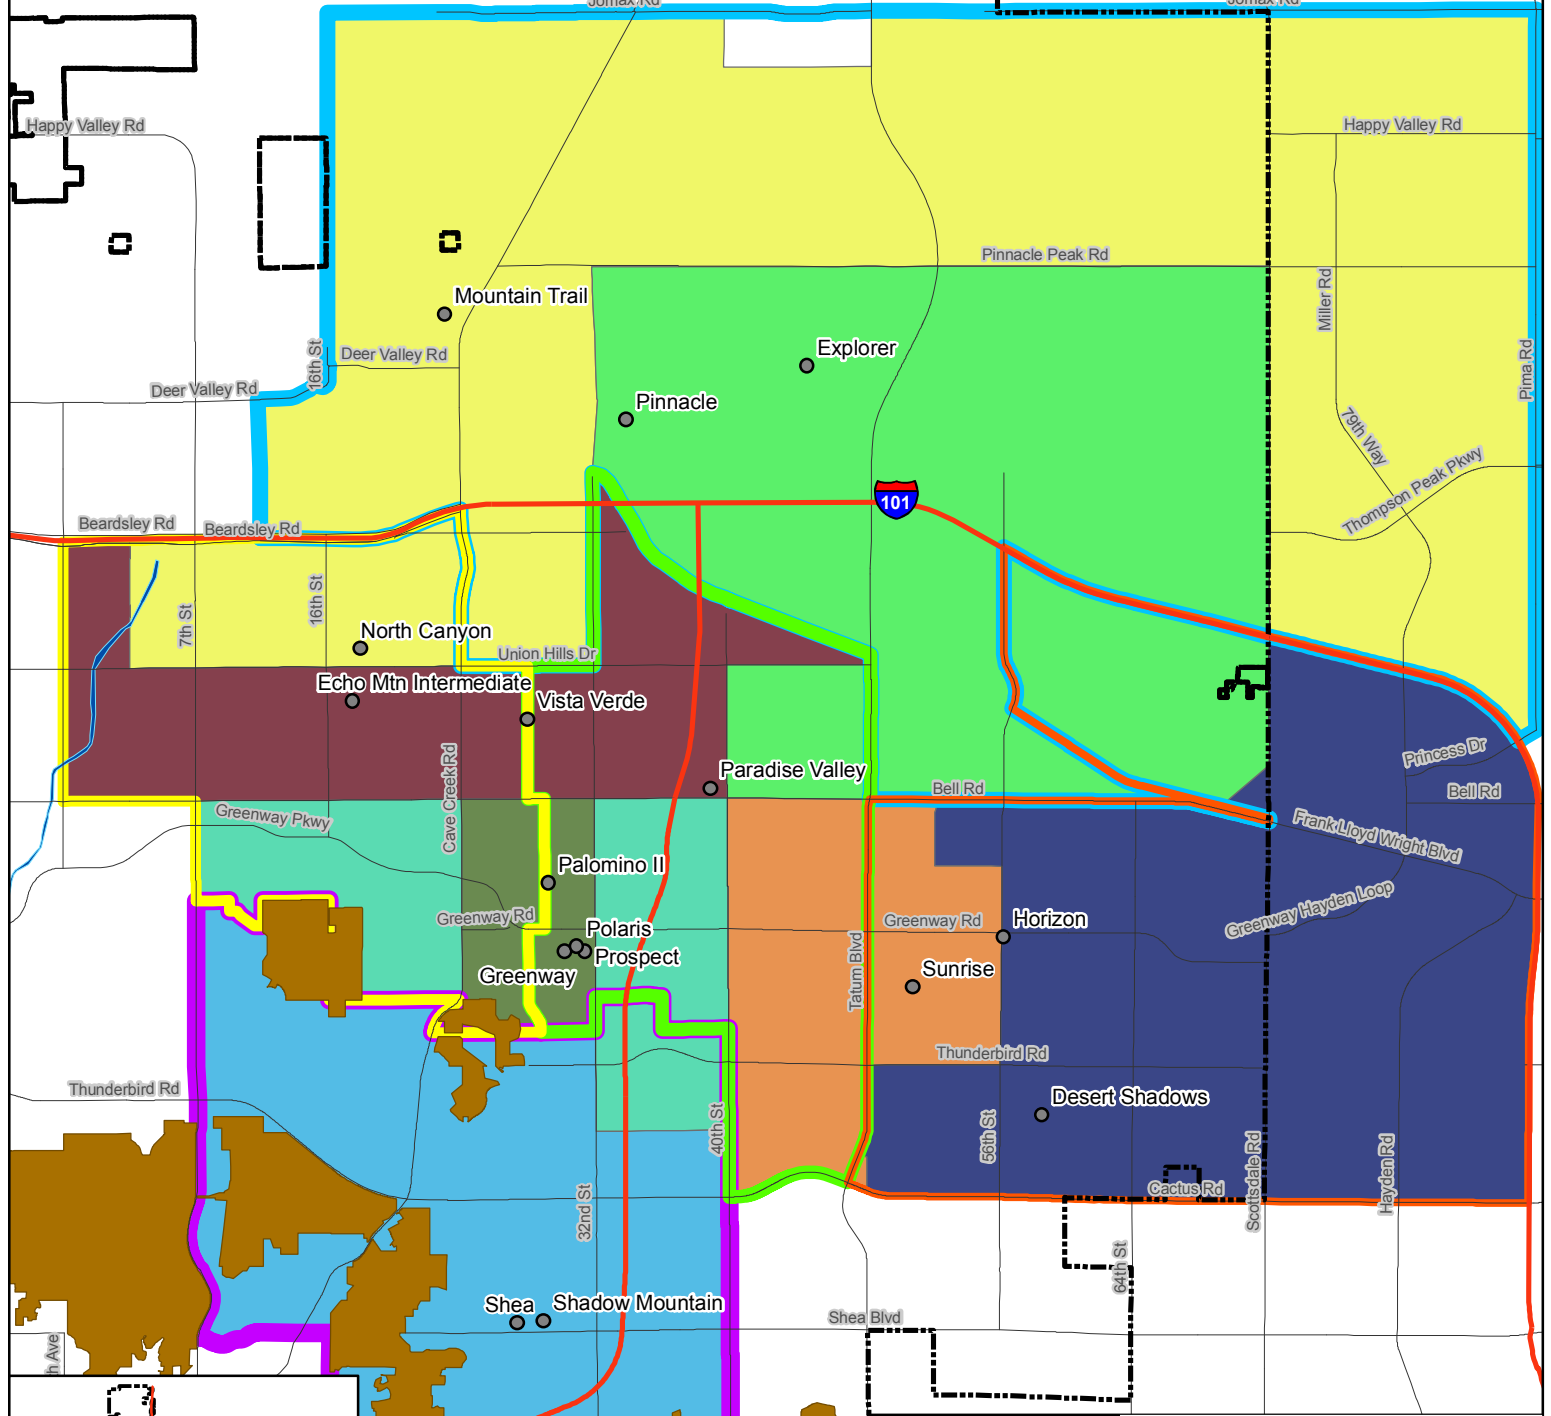

# Paradise Valley Unified School District Middle and High Schools

0 1.5 3 6 Miles

Legend		High Schools	
	Desert Shadows Middle School		Horizon High School
	Echo Mountain Intermediate School		North Canyon High School
	Explorer Middle School		Paradise Valley High School
	Greenway Middle School		Pinnacle High School
	Mountain Trail Middle School		Shadow Mountain High School
	Palomino II School		City Limit
	Shea Middle School		Mountain
	Sunrise Middle School		Major Street
	Vista Verde Middle School		School Location
			Freeway
			River