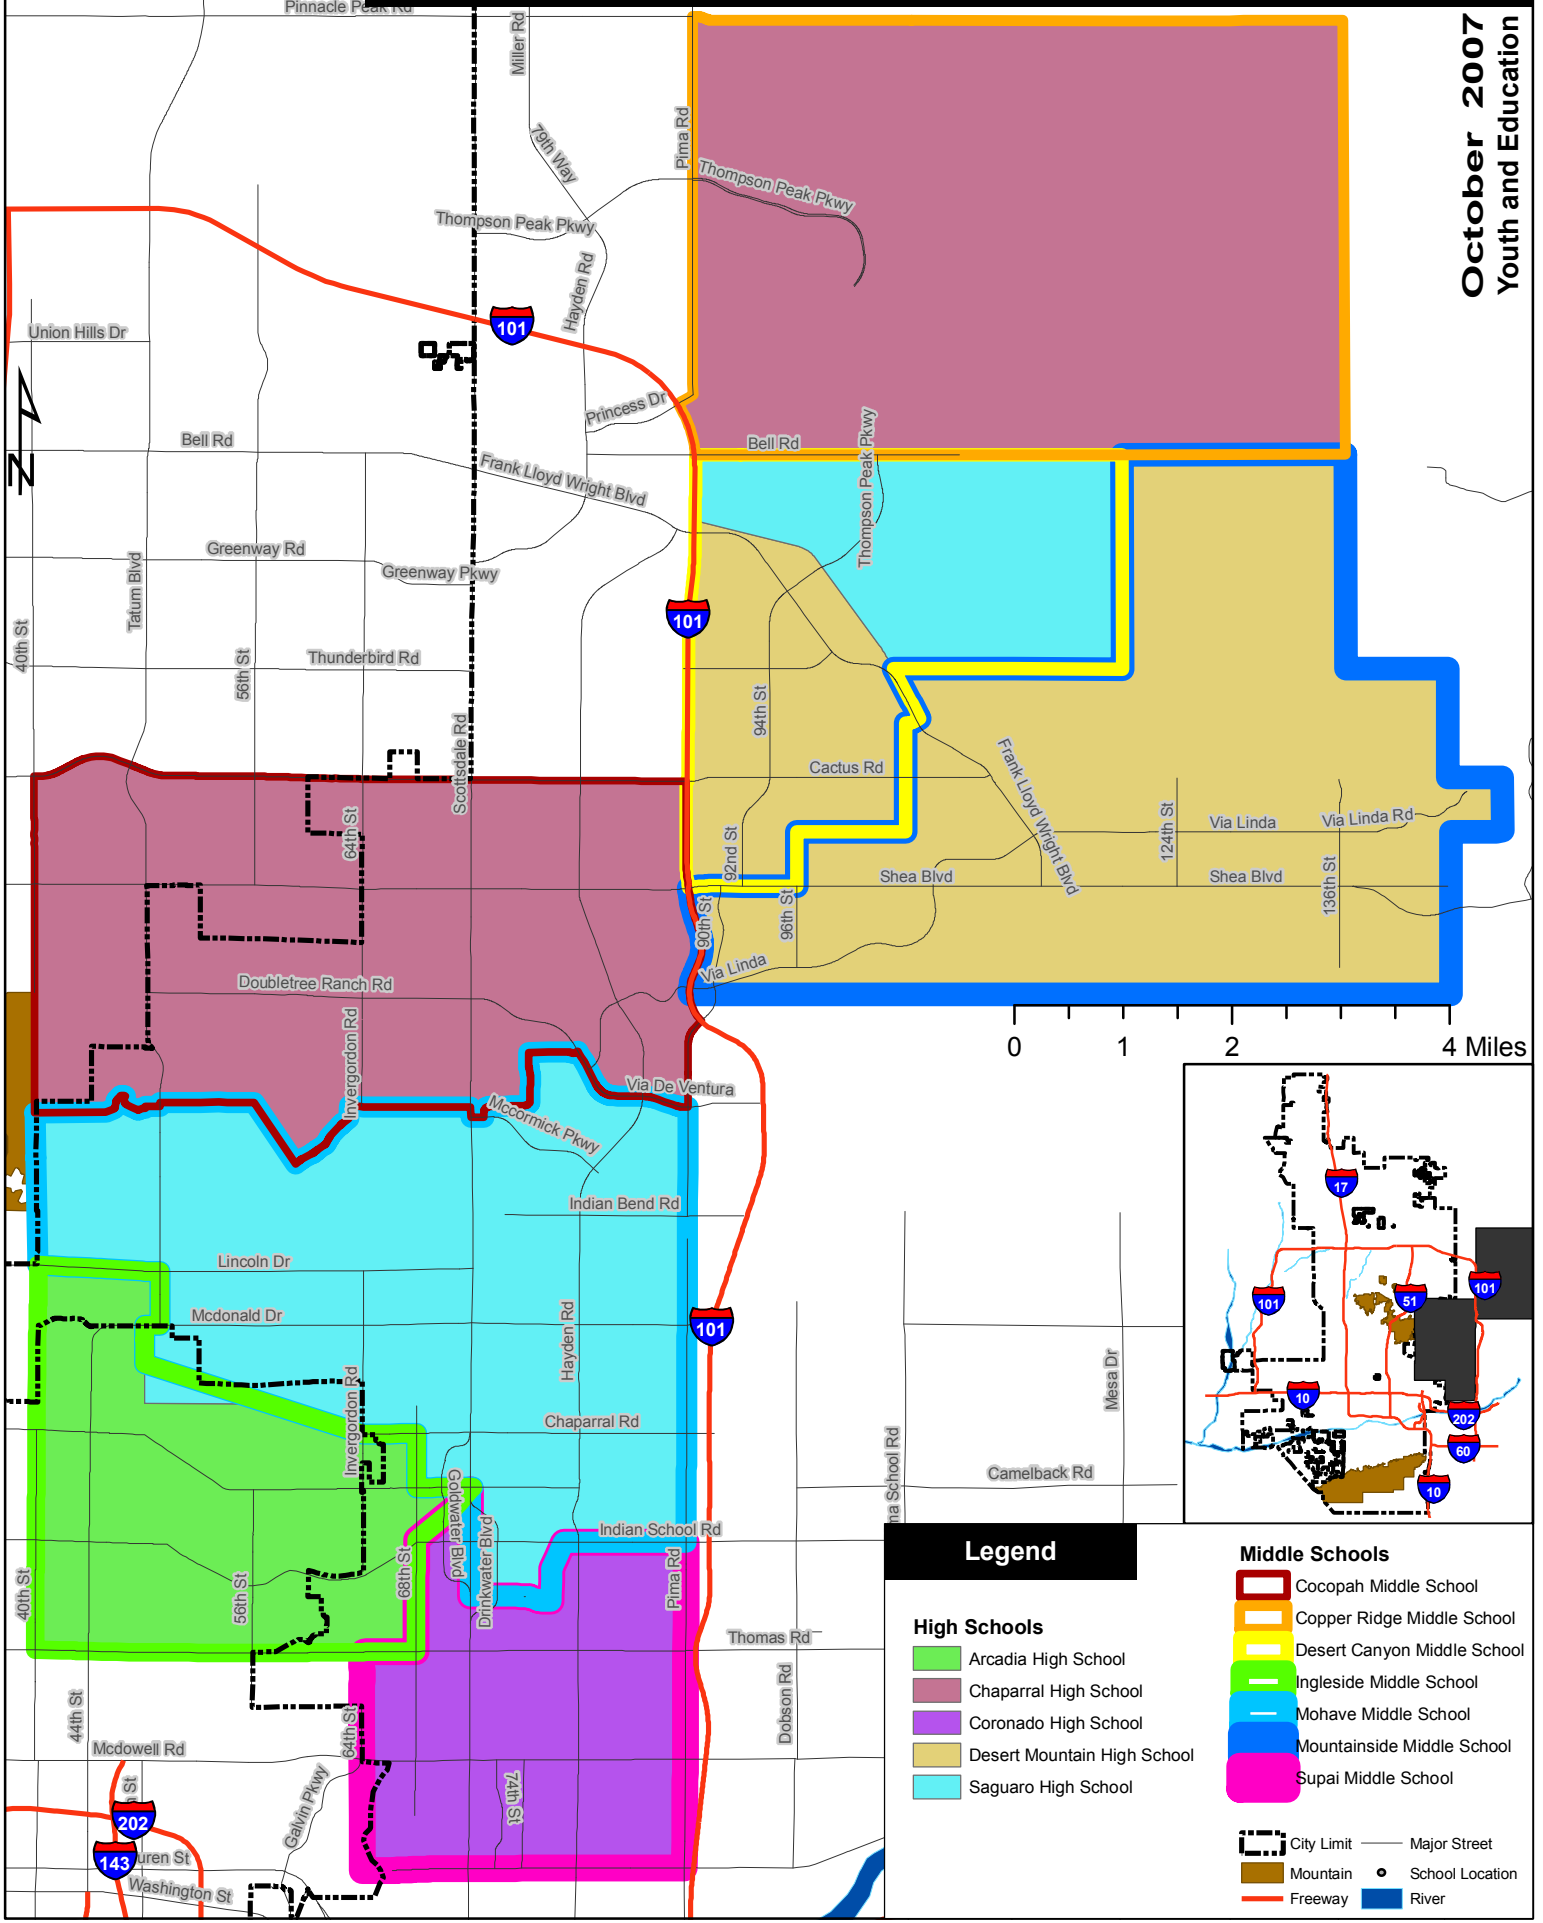

Scottsdale Unified School District Middle and High Schools

October 2007
Youth and Education

Legend

- High Schools**
- Arcadia High School
 - Chaparral High School
 - Coronado High School
 - Desert Mountain High School
 - Saguaro High School

- Middle Schools**
- Cocopah Middle School
 - Copper Ridge Middle School
 - Desert Canyon Middle School
 - IngleSide Middle School
 - Mohave Middle School
 - Mountainside Middle School
 - Supai Middle School

- City Limit
- Major Street
- Mountain
- River
- School Location