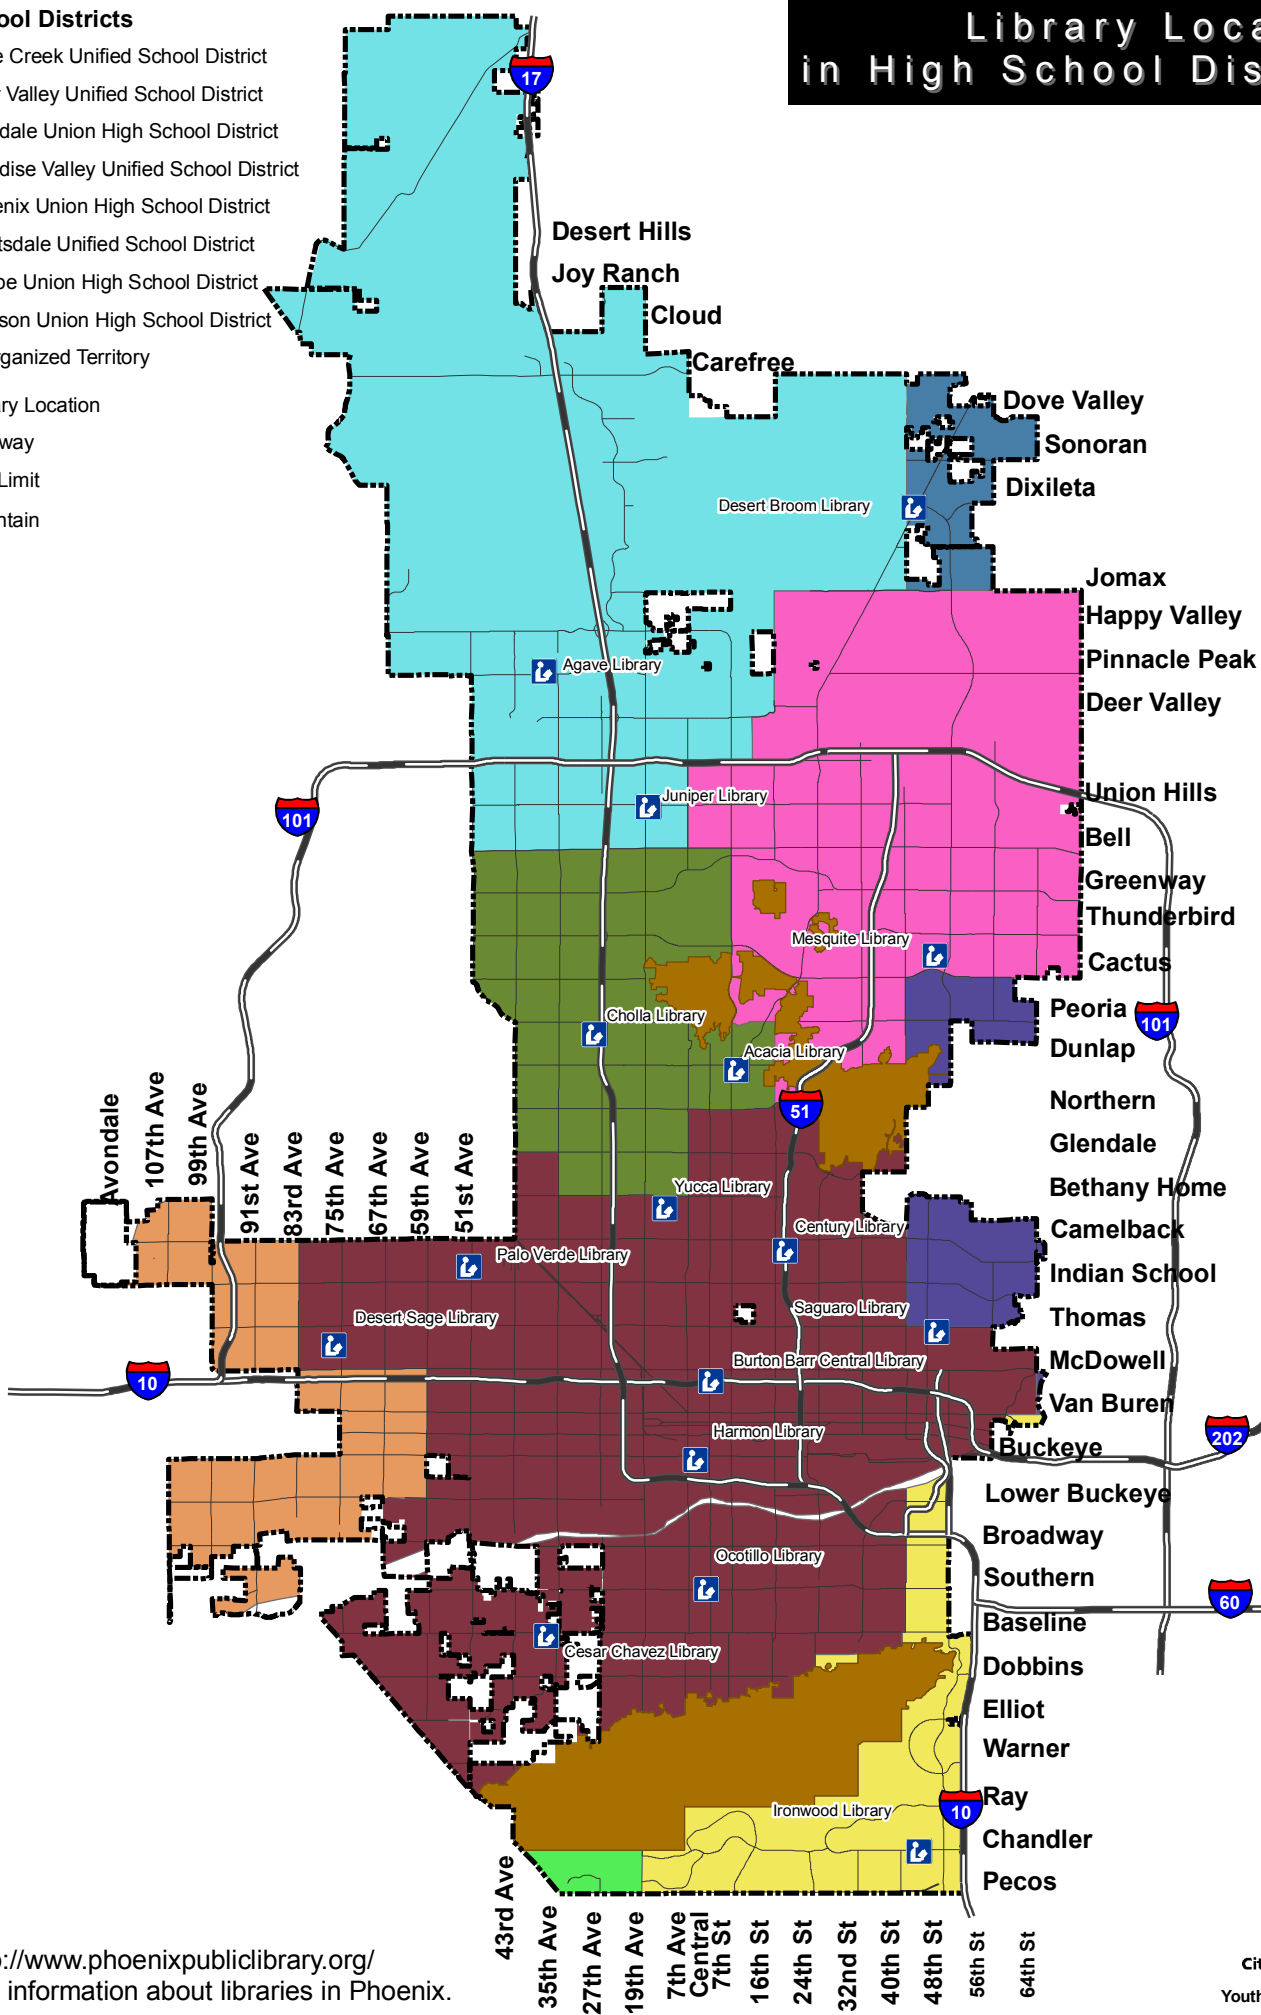

# Library Locations in High School Districts

## High School Districts

- Cave Creek Unified School District
- Deer Valley Unified School District
- Glendale Union High School District
- Paradise Valley Unified School District
- Phoenix Union High School District
- Scottsdale Unified School District
- Tempe Union High School District
- Tolleson Union High School District
- Unorganized Territory

- Library Location
- Freeway
- City Limit
- Mountain

Visit <http://www.phoenixpubliclibrary.org/> for more information about libraries in Phoenix.