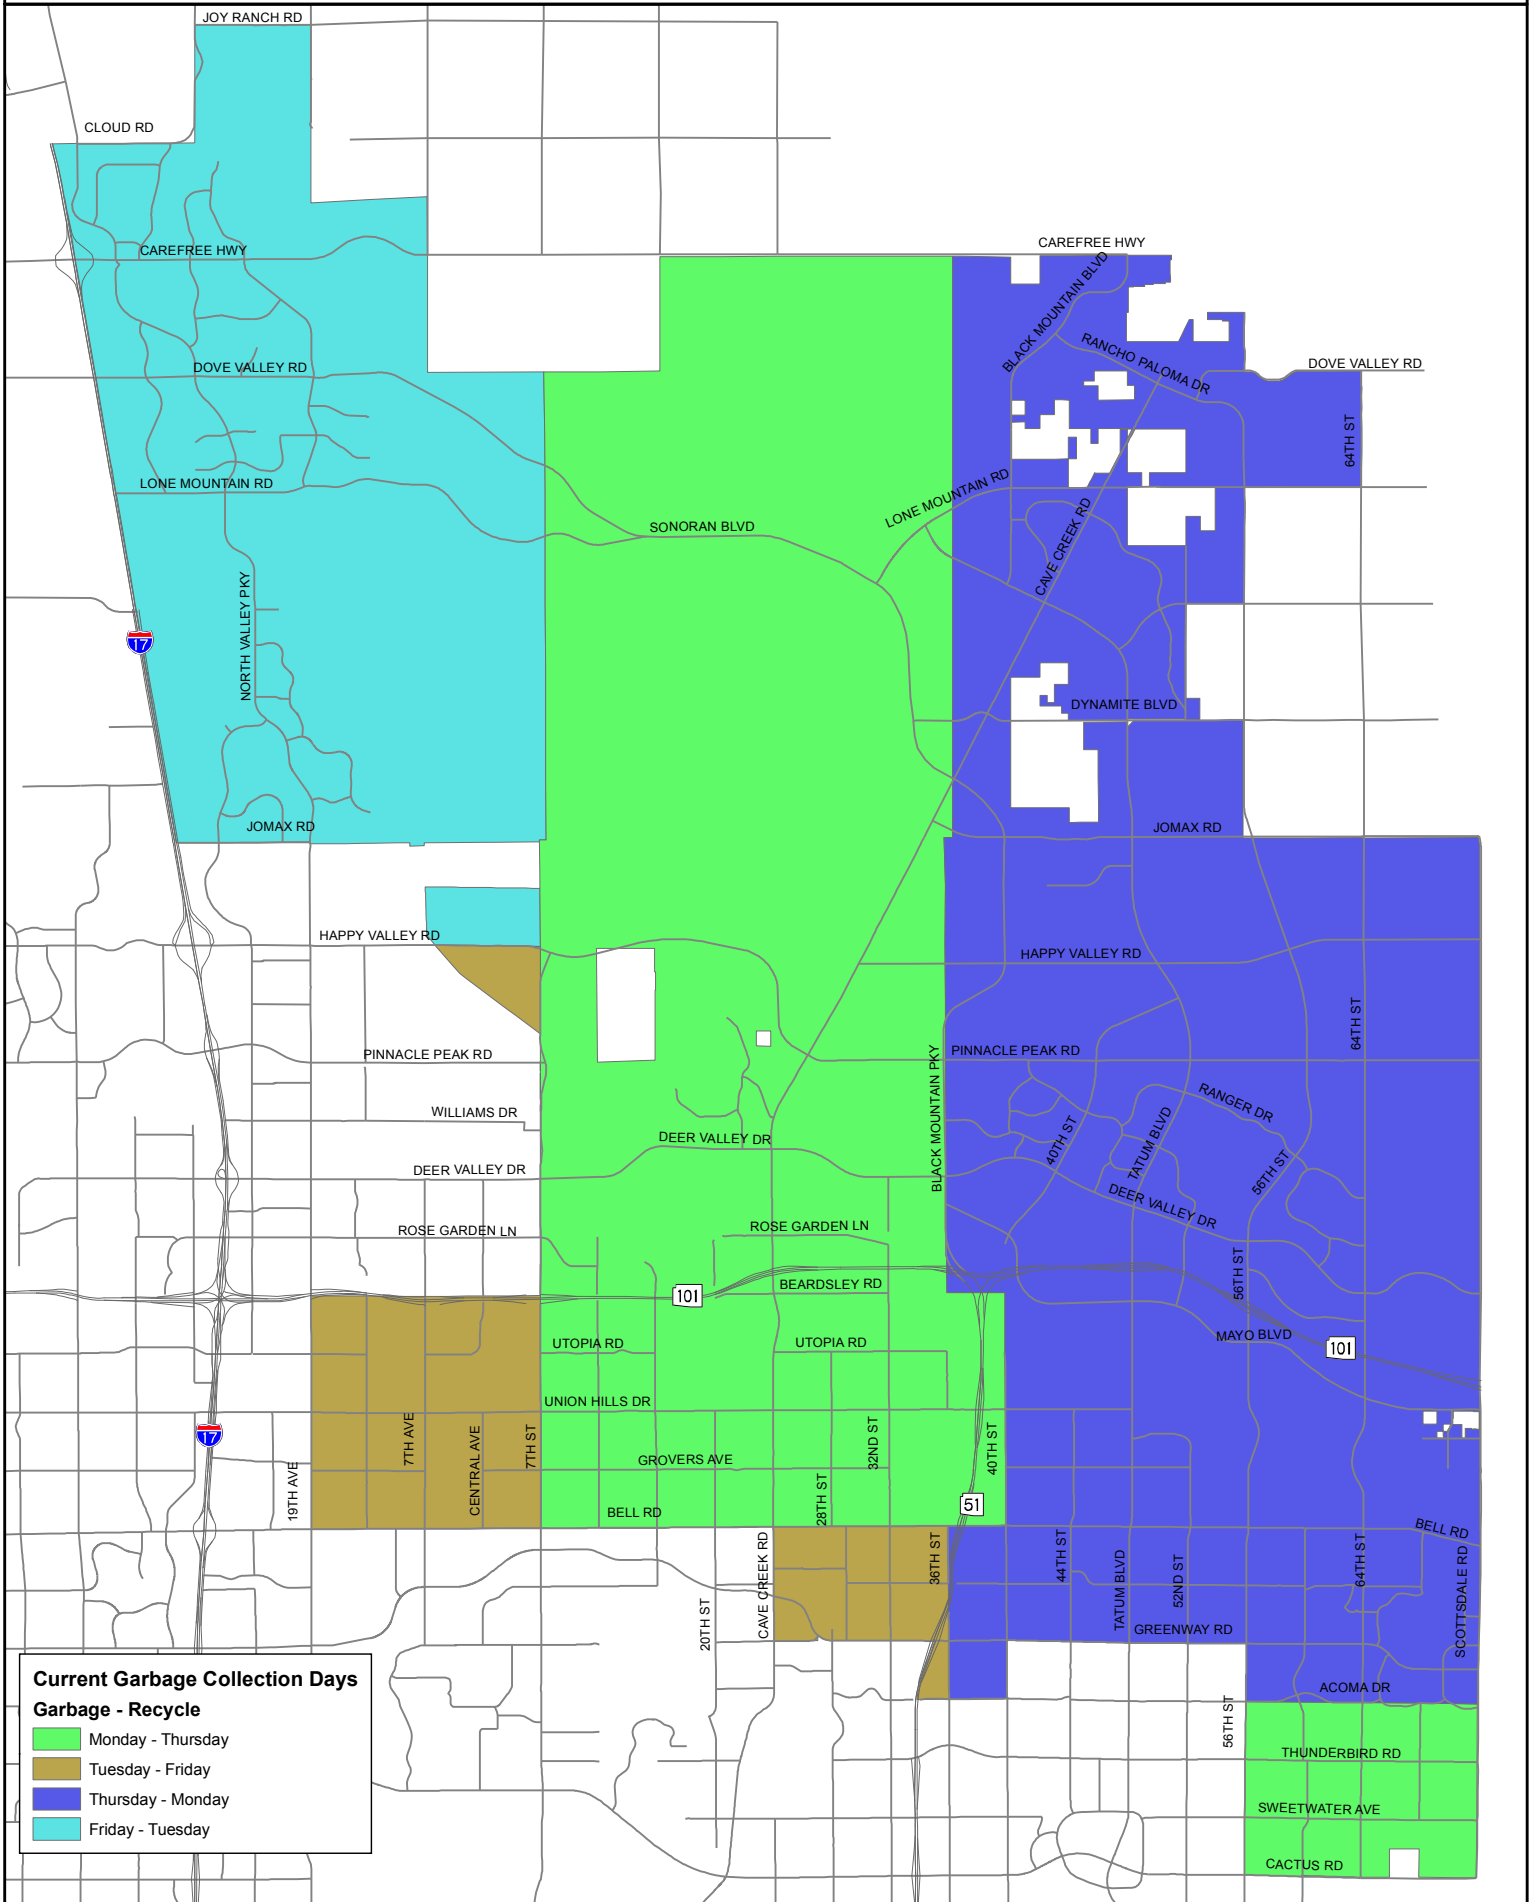

District 2 Solid Waste Collection

0 1.5 Miles

Solid Waste Field Services