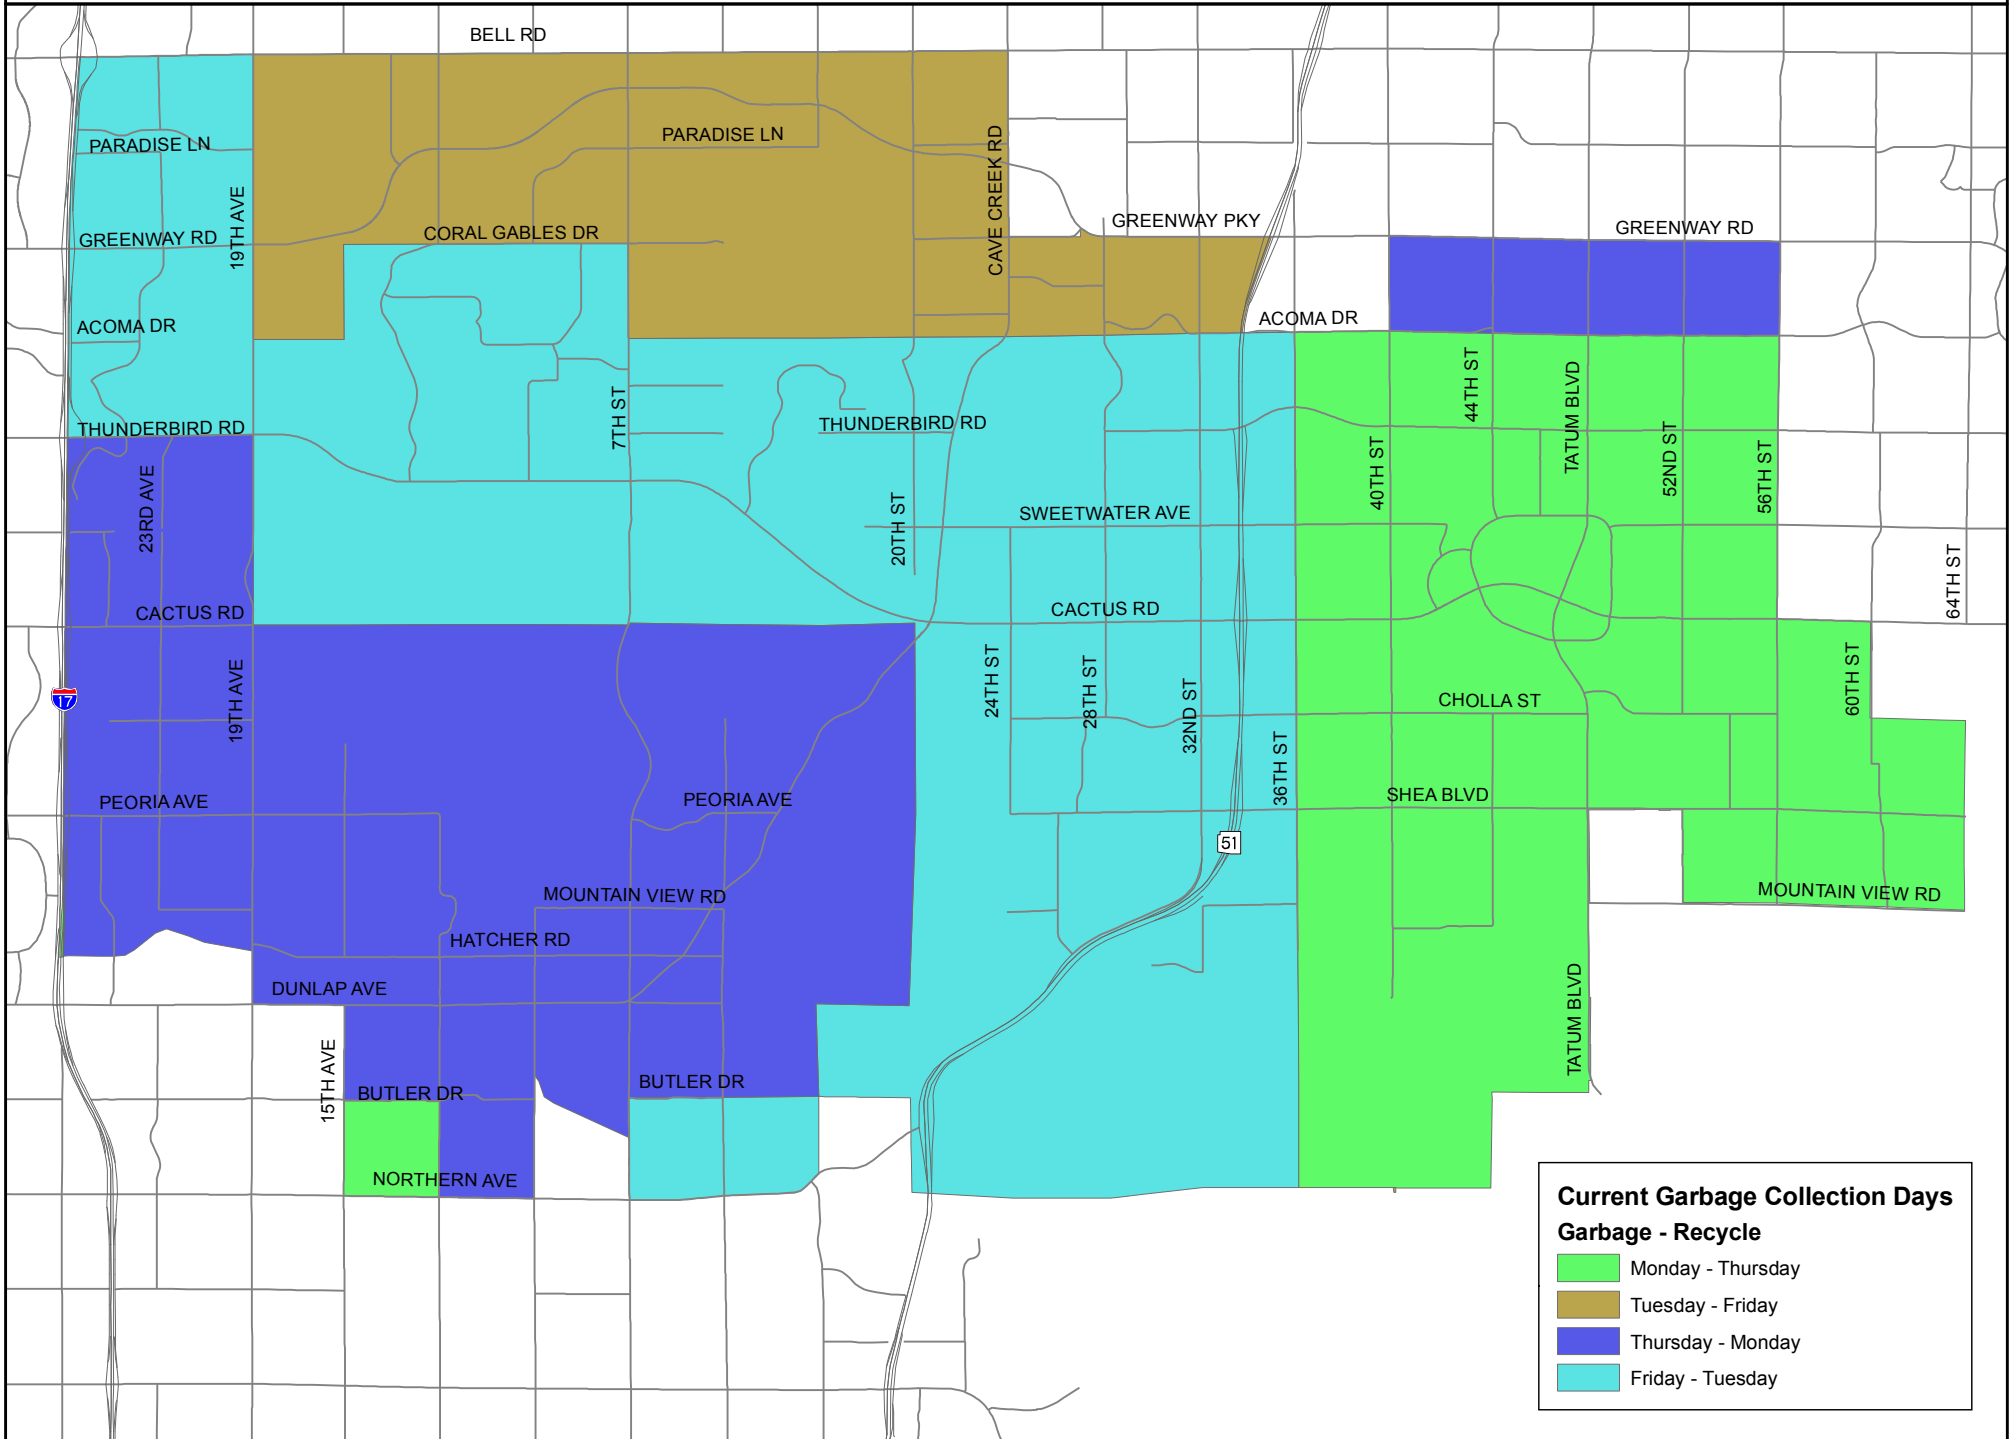

District 3 Solid Waste Collection

Current Garbage Collection Days
Garbage - Recycle

- Monday - Thursday
- Tuesday - Friday
- Thursday - Monday
- Friday - Tuesday

0 0.75 Miles

Solid Waste Field Services