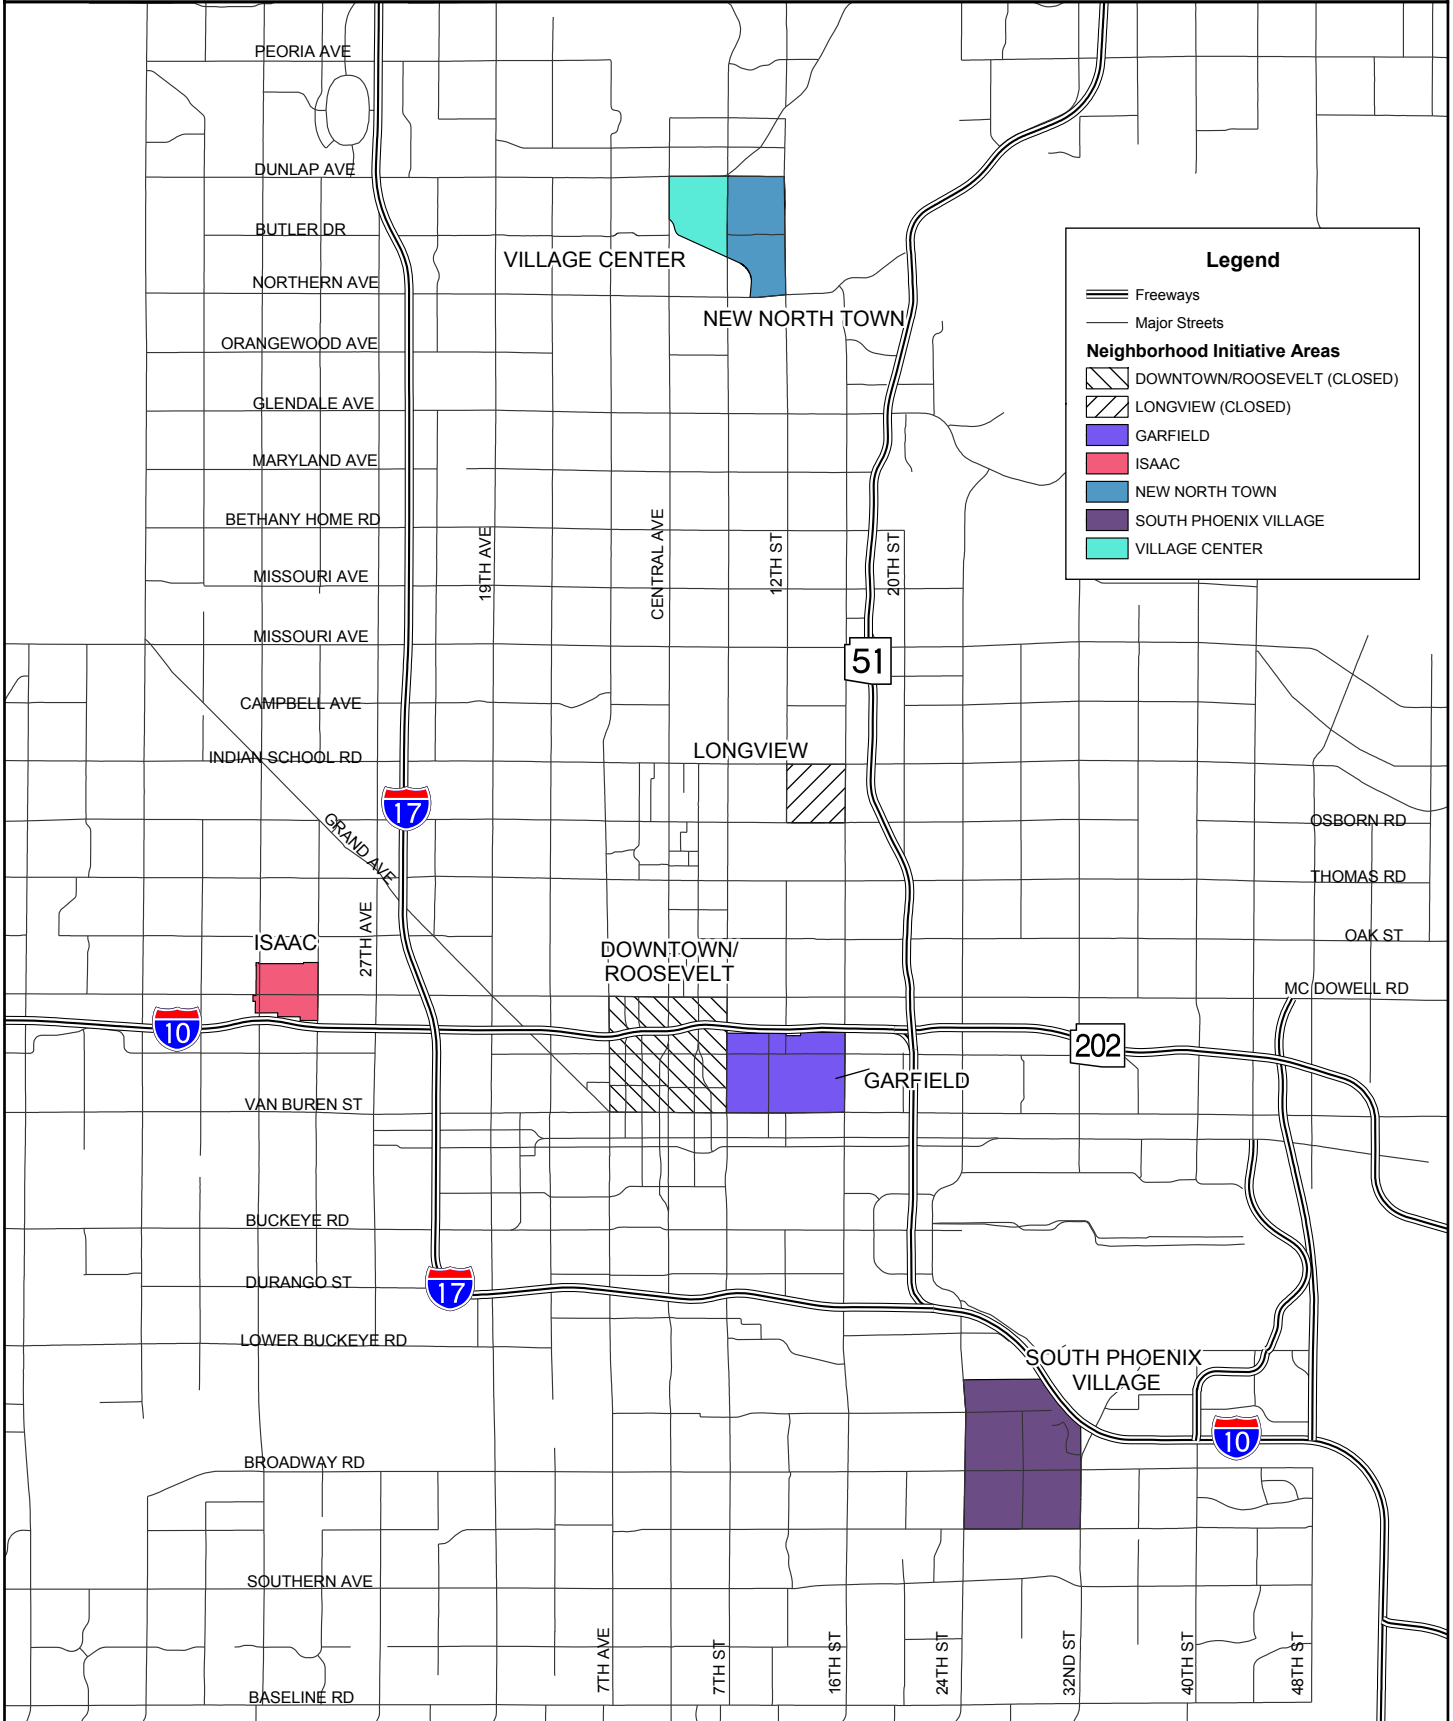

NIA's

Legend

- Freeways
- Major Streets

Neighborhood Initiative Areas

- DOWNTOWN/ROOSEVELT (CLOSED)
- LONGVIEW (CLOSED)
- GARFIELD
- ISAAC
- NEW NORTH TOWN
- SOUTH PHOENIX VILLAGE
- VILLAGE CENTER

March 2006
 0 1.5 Miles

Neighborhood Services Department