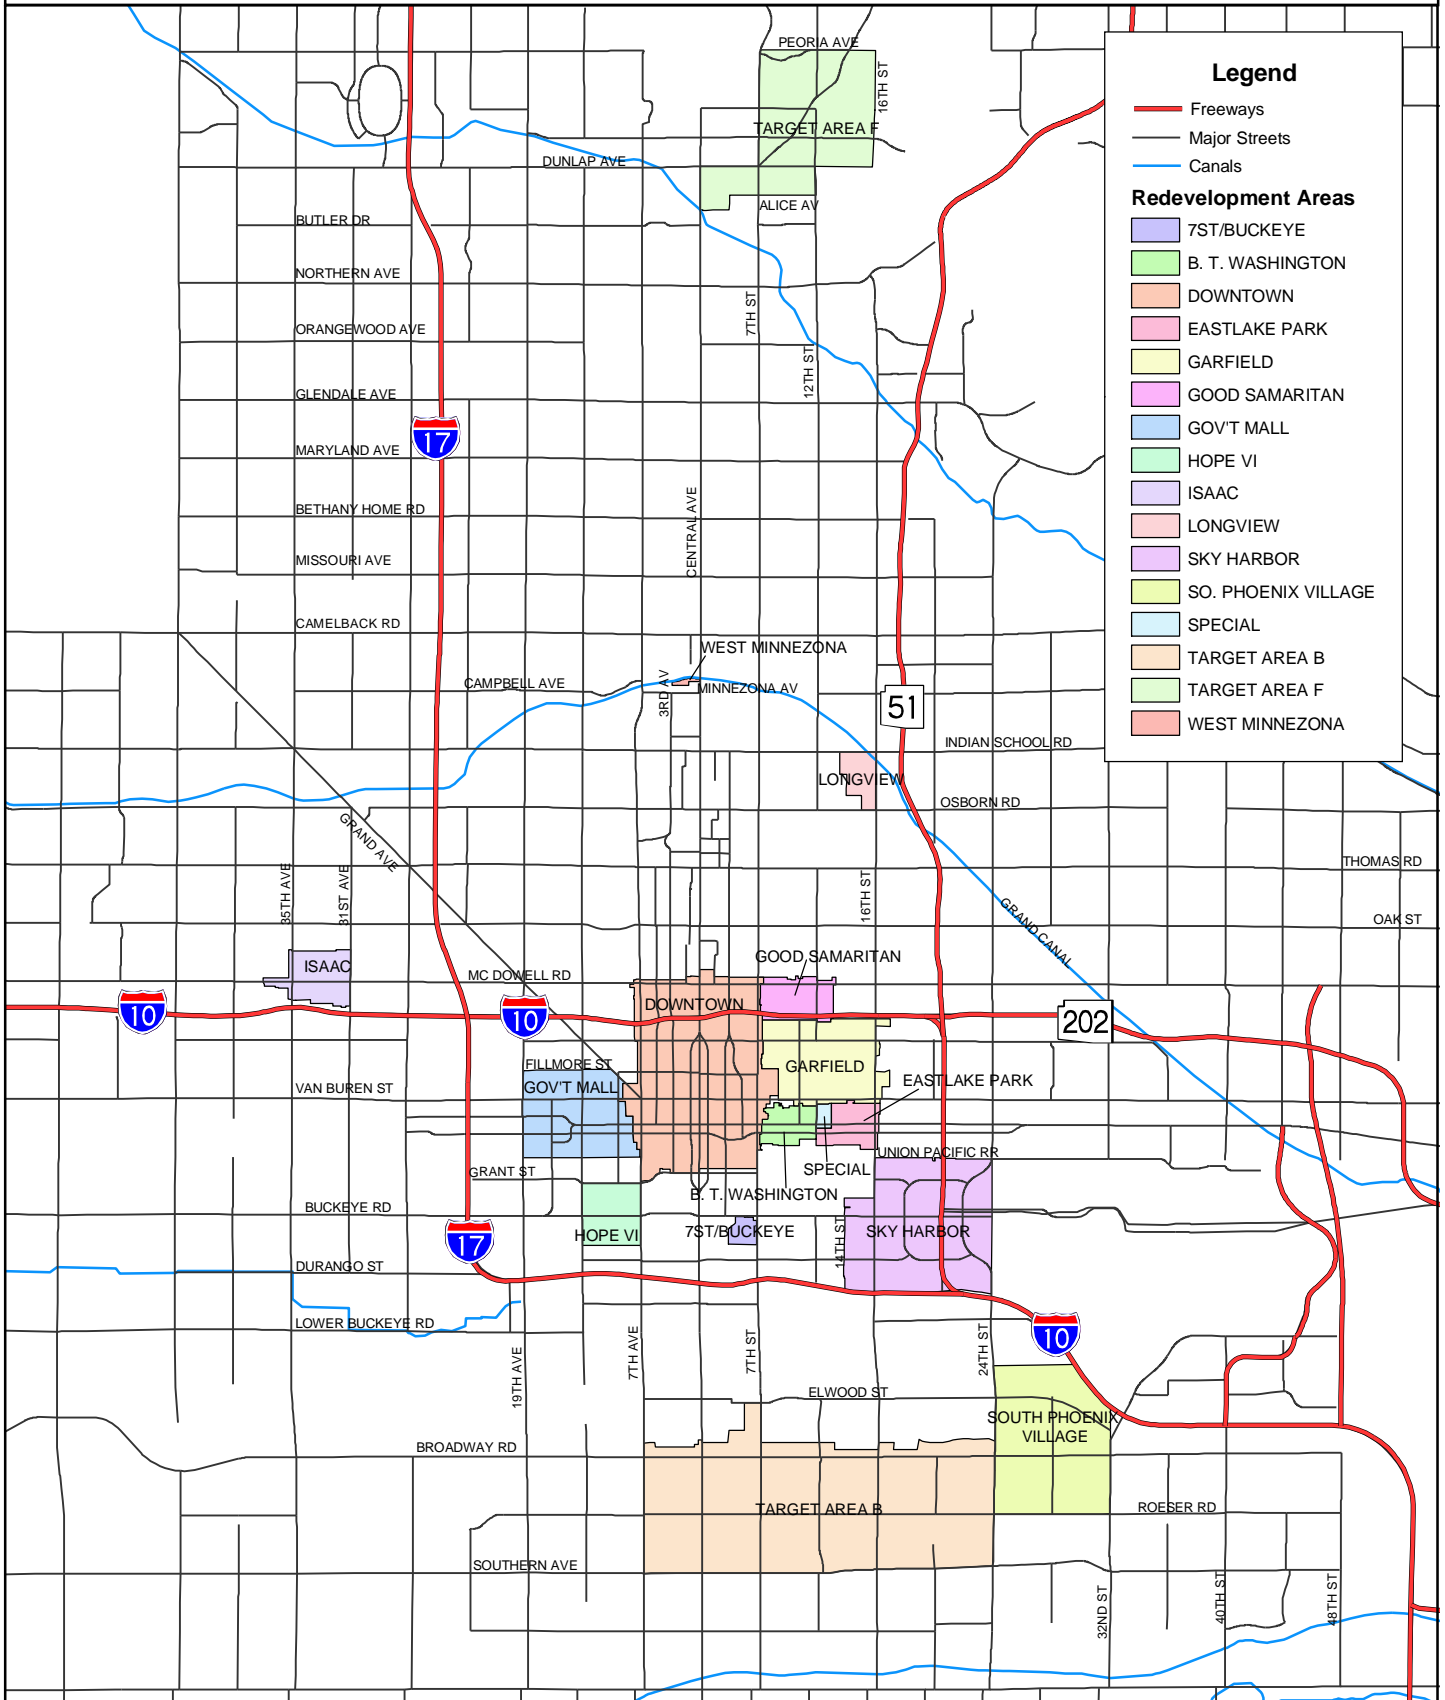

Redevelopment Areas

Legend

- Freeways
- Major Streets
- Canals

Redevelopment Areas

- 7ST/BUCKEYE
- B. T. WASHINGTON
- DOWNTOWN
- EASTLAKE PARK
- GARFIELD
- GOOD SAMARITAN
- GOV'T MALL
- HOPE VI
- ISAAC
- LONGVIEW
- SKY HARBOR
- SO. PHOENIX VILLAGE
- SPECIAL
- TARGET AREA B
- TARGET AREA F
- WEST MINNEZONA

May 2003
 0 1.5 Miles

Neighborhood Services Department