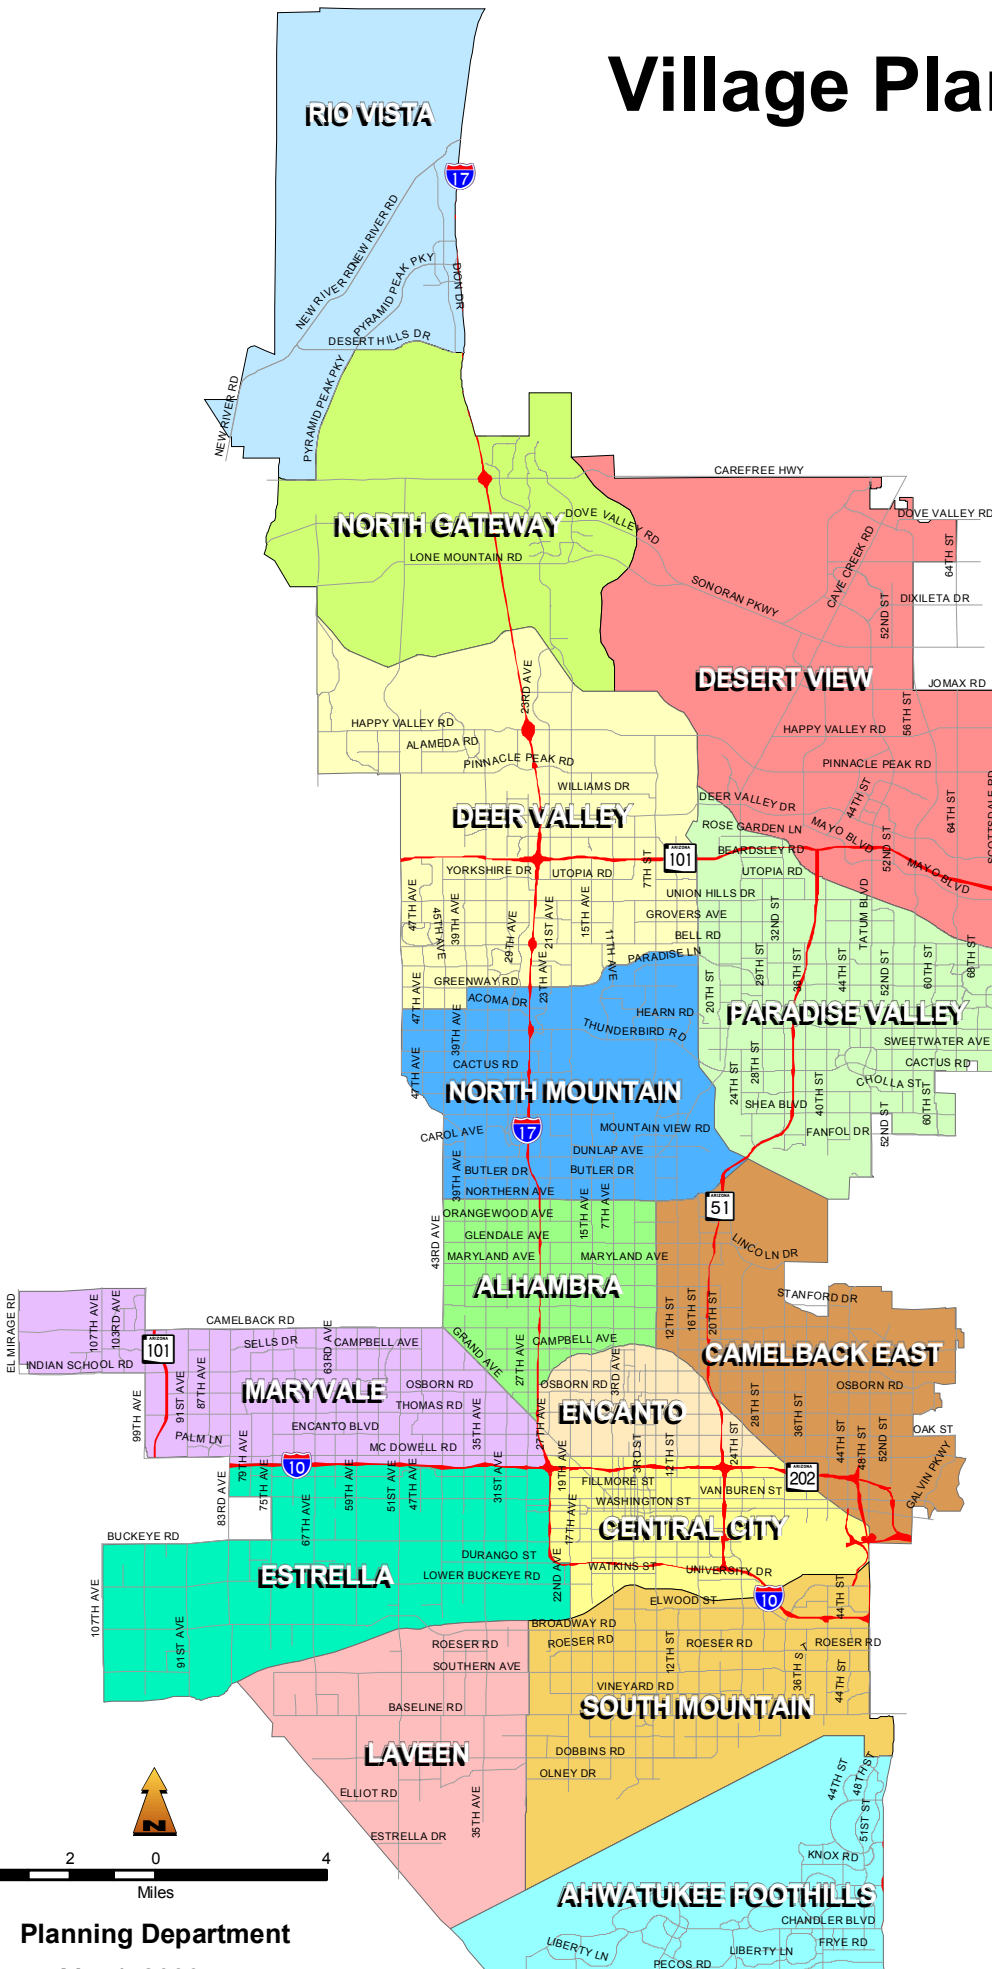

Village Planners

- Rio Vista
Tricia Gomes
(602) 262-6949
- South Mountain
Joshua Bednarek
(602) 262-6823
- Paradise Valley
Aubrey Anaya
(602) 495-0254
- North Mountain
Katherine Coles
(602) 256-5648
- North Gateway
Tricia Gomes
(602) 262-6949
- Maryvale
Susan Sargent
(602) 262-4065
- Laveen
Jacob Zonn
(602) 534-5829
- Estrella
Marc Thornton
(602) 261-8701
- Encanto
Joshua Bednarek
(602) 262-6823
- Desert View
Jacob Zonn
(602) 534-5829
- Deer Valley
Kelly Walker
(602) 262-6940
- Central City
Katherine Coles
(602) 256-5648
- Camelback East
Marc Thornton
(602) 261-8701
- Alhambra
Susan Sargent
(602) 262-4065
- Ahwatukee Foothills
Michelle Dodds
(602) 256-5618