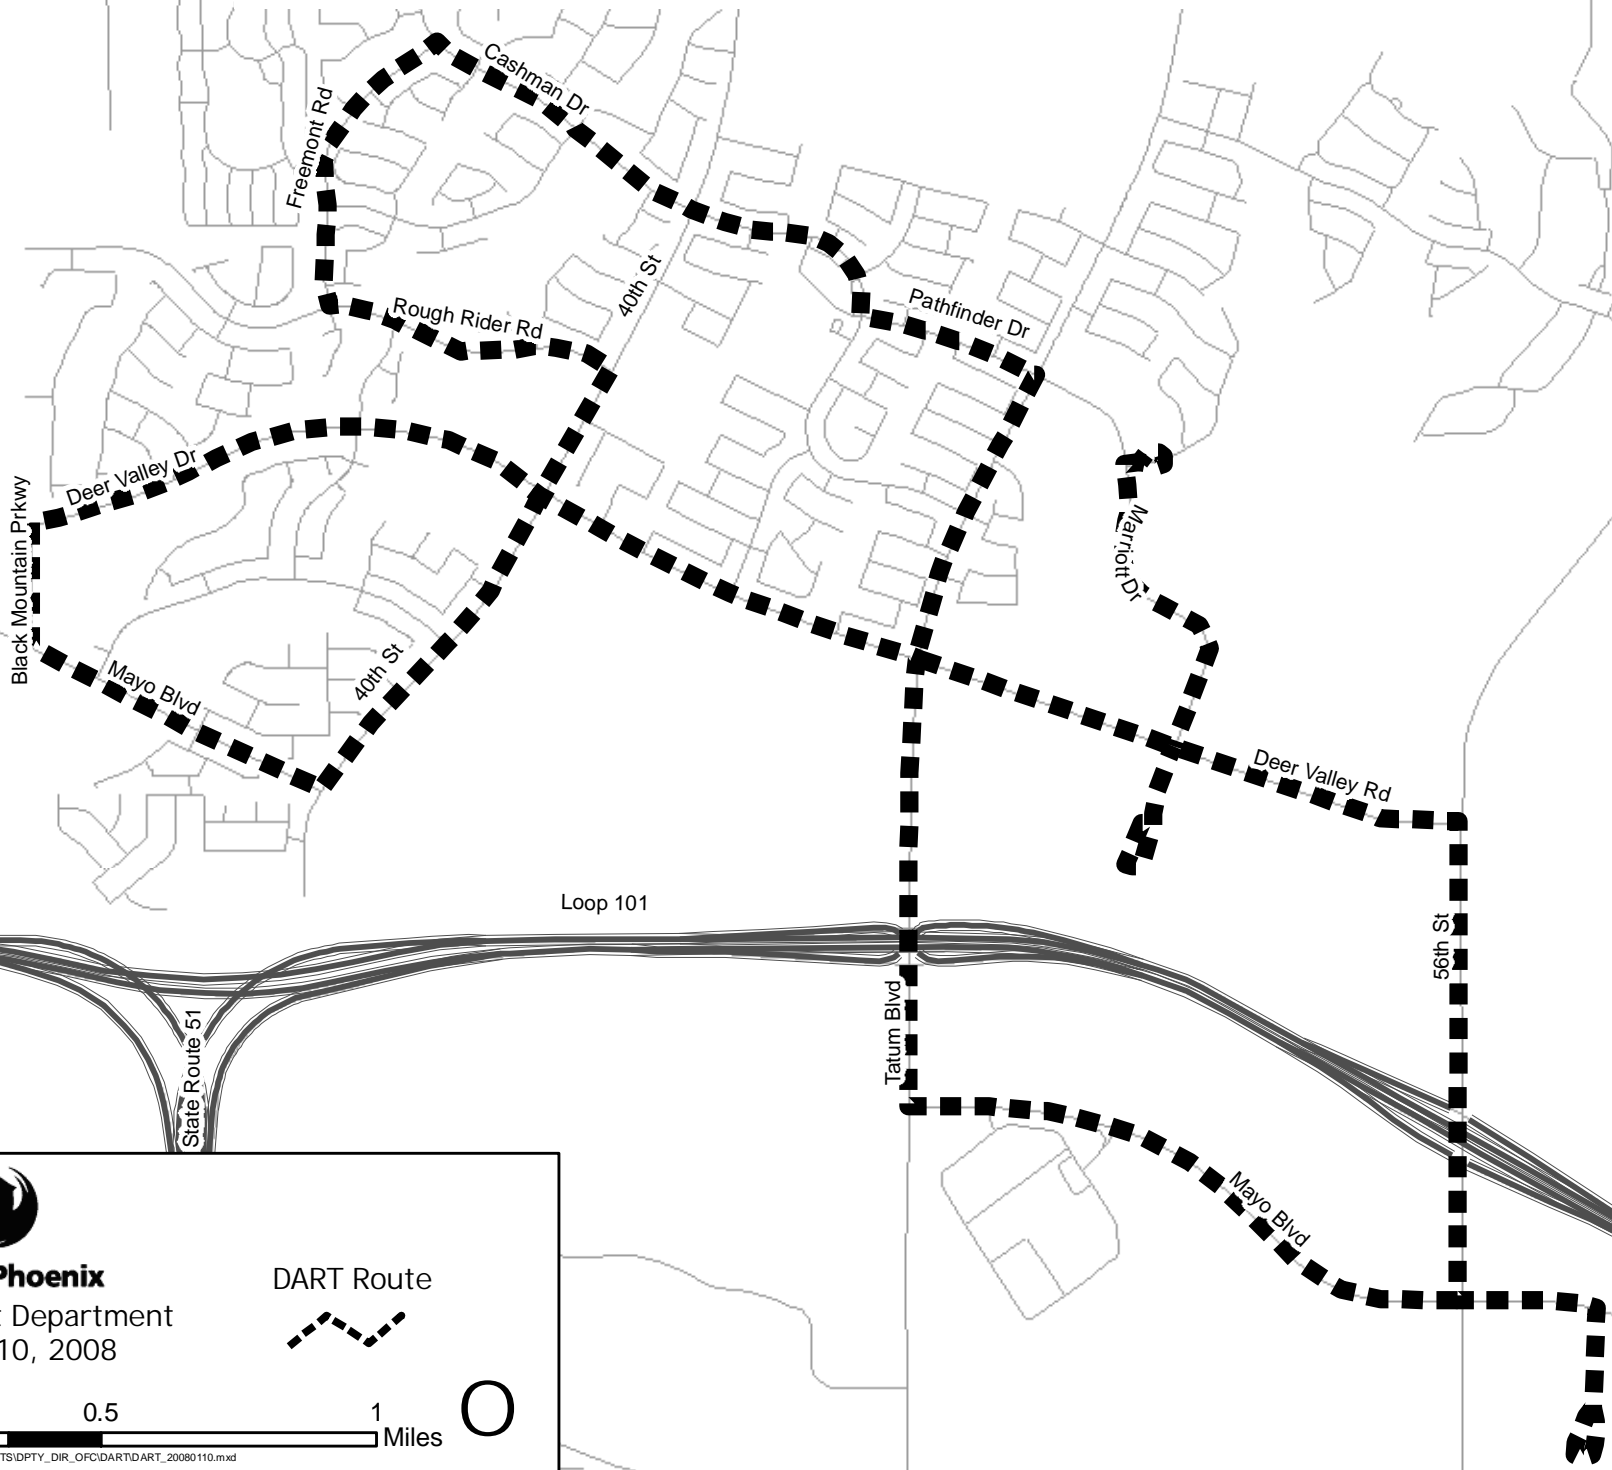

Desert Ridge Area Revolving Transport (DART) - January 28, 2008

City of Phoenix
Public Transit Department
January 10, 2008

DART Route

0 0.25 0.5 1 Miles

S:\COP\OPS\Urgent\MAP_REQUESTS\DP\TY_DIR_OFCDART\ART_20080110.mxd