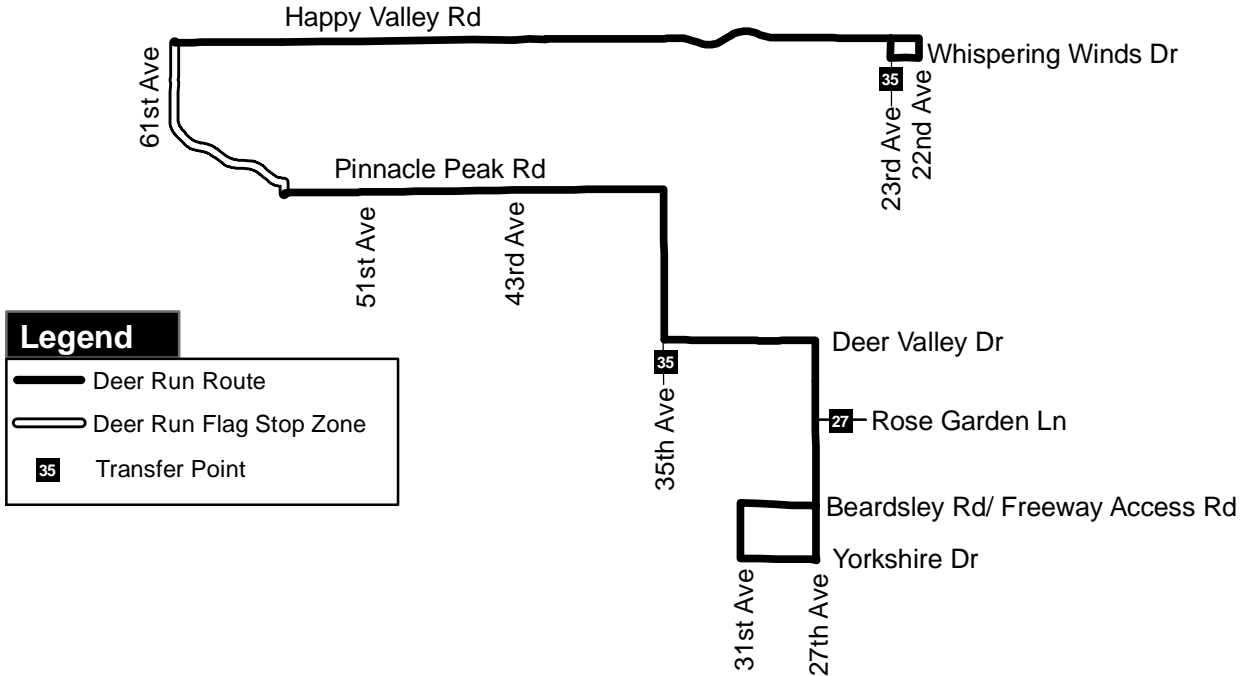

# Phoenix Neighborhood Circulator - DEER RUN

Monday - Saturday Eastbound - about 6 a.m. - about 10 p.m.  
Monday - Saturday Westbound - about 6 a.m. - about 10 p.m.  
Sunday Eastbound - about 6 a.m. - about 8 p.m.  
Sunday Westbound - about 6 a.m. - about 8 p.m.

DEER RUN (Deer Valley Northwest Circulator) is a free daily neighborhood circulator service provided by Phoenix Public Transit. Mini-buses travel the 11-mile route in both directions every half-hour. Travel time from one end to another is about 35 minutes.

On major streets, please wait at designated bus stops for DEER RUN. On neighborhood streets flag down the mini-bus to have it stop for you. See the legend above for details on which streets allow flag stops.