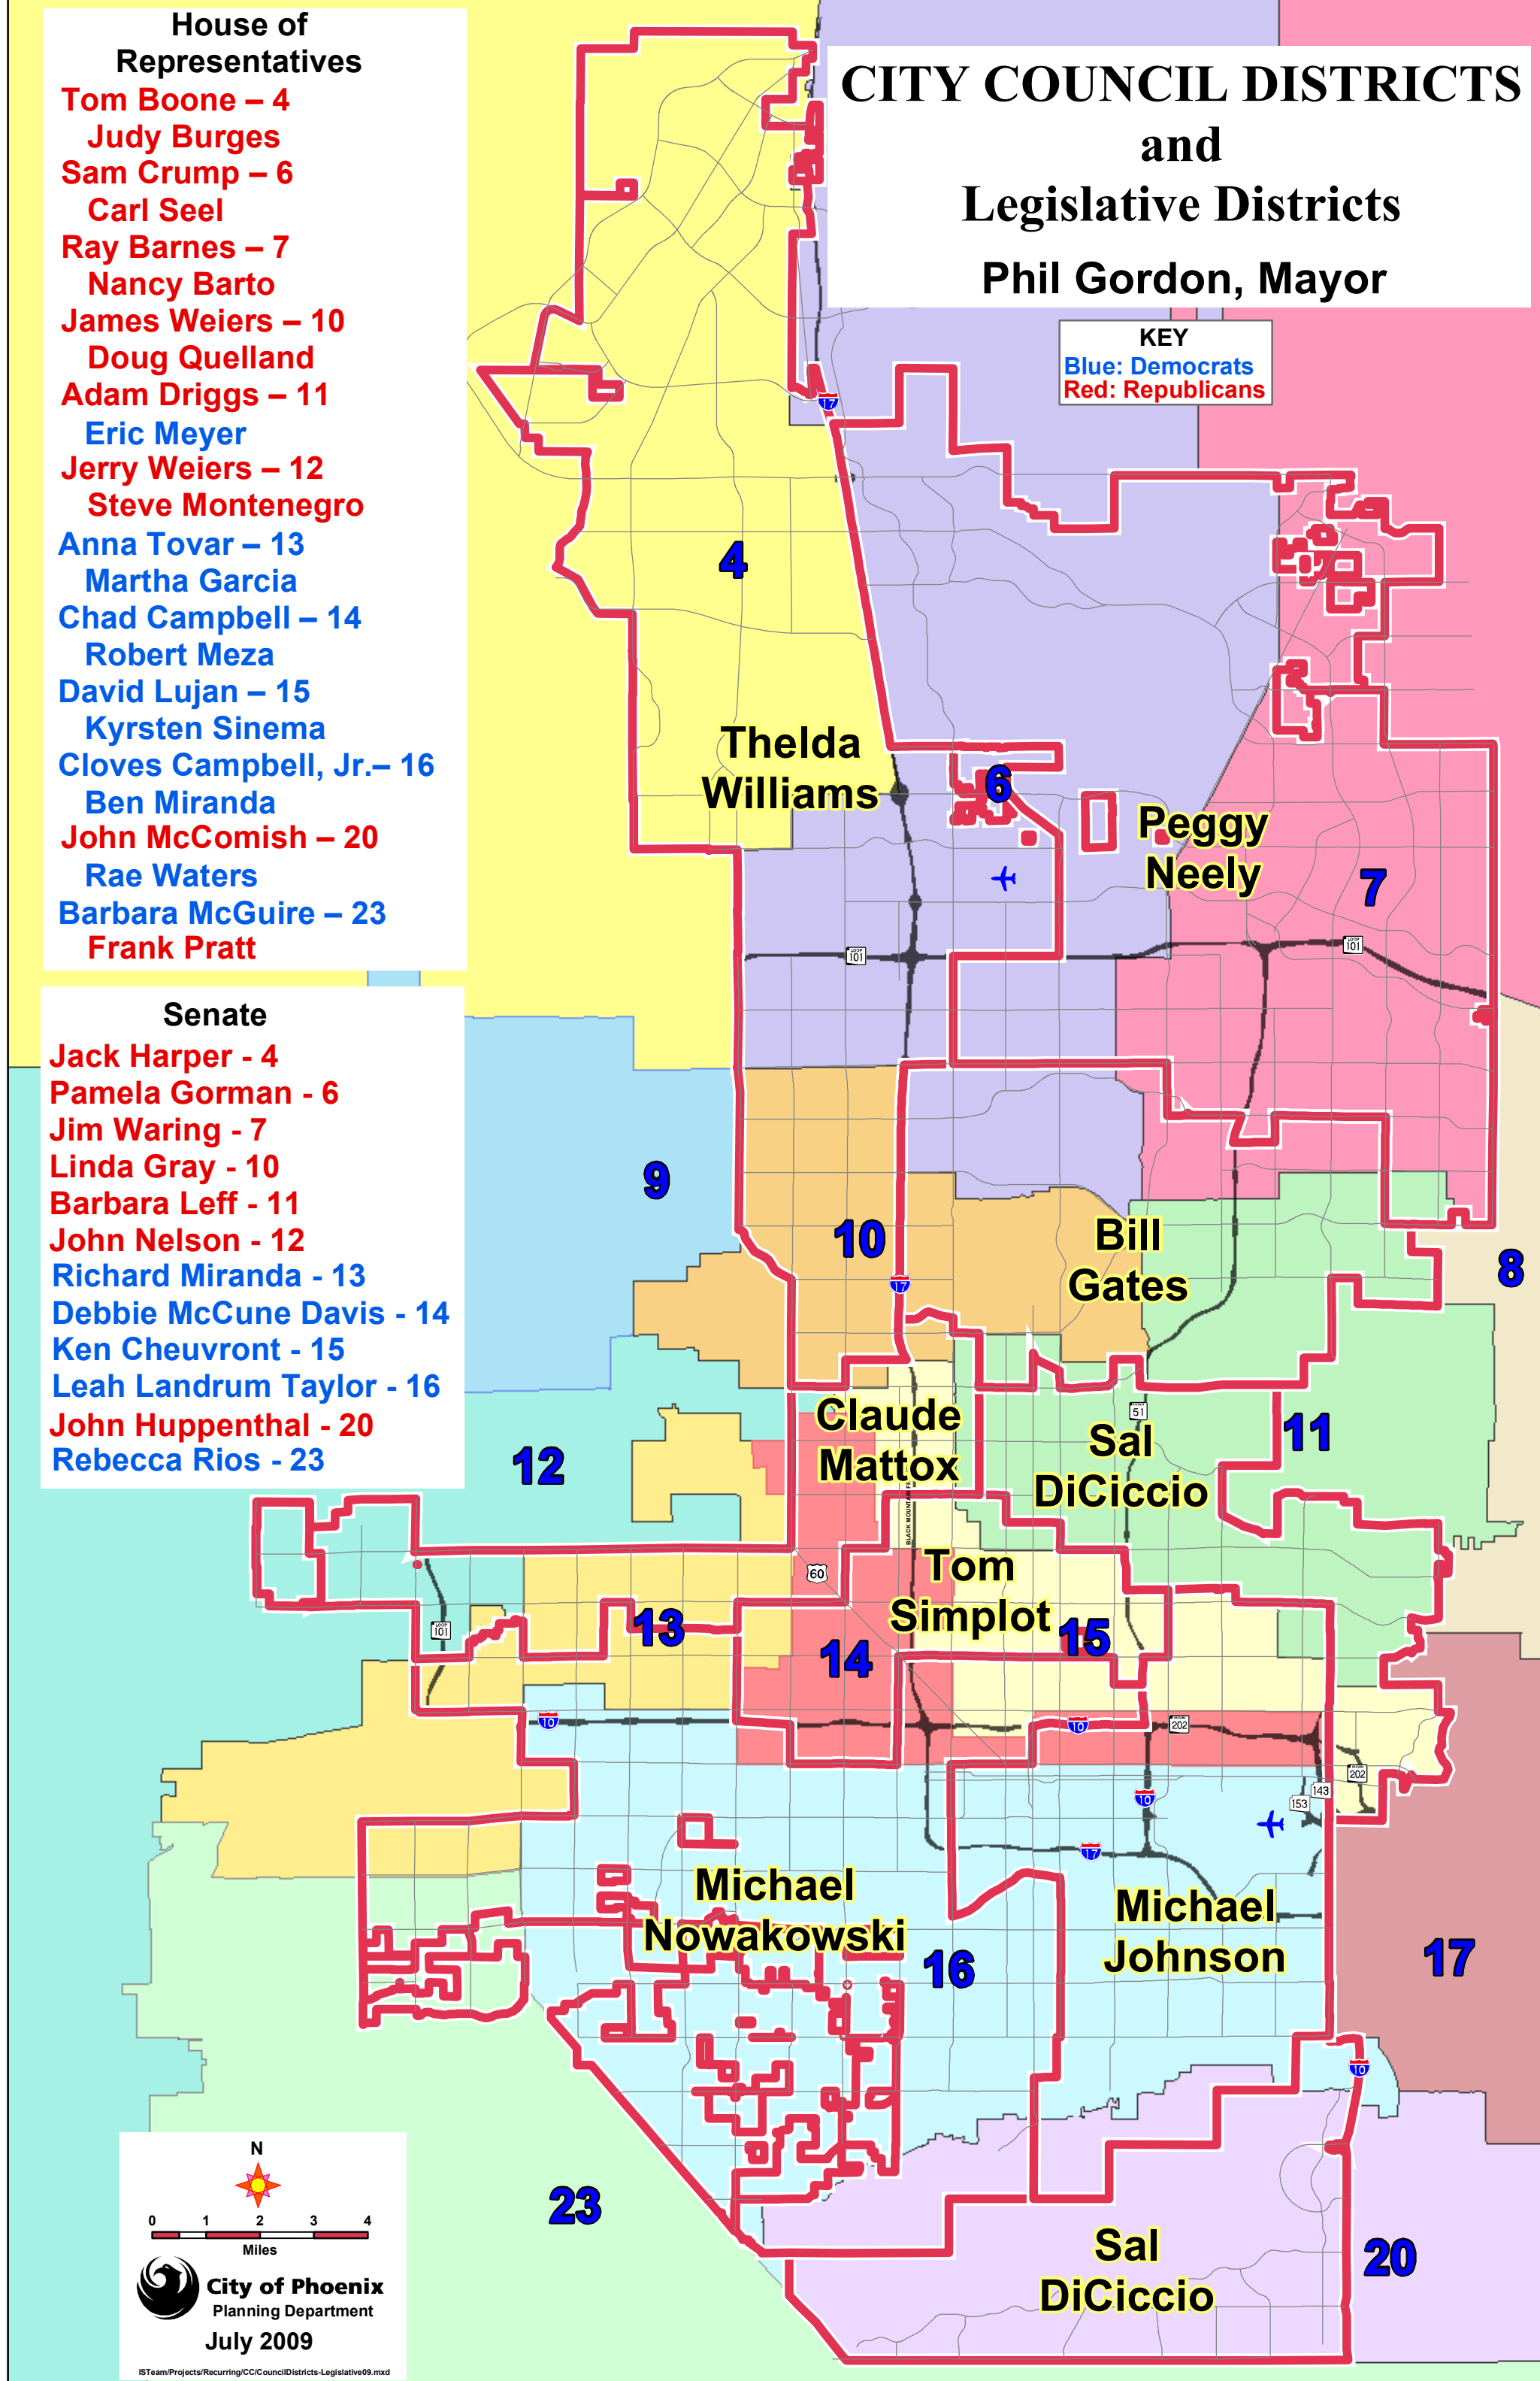

House of Representatives

- **Tom Boone – 4**
- **Judy Burges**
- **Sam Crump – 6**
- **Carl Seel**
- **Ray Barnes – 7**
- **Nancy Barto**
- **James Weiers – 10**
- **Doug Quelland**
- **Adam Driggs – 11**
- **Eric Meyer**
- **Jerry Weiers – 12**
- **Steve Montenegro**
- **Anna Tovar – 13**
- **Martha Garcia**
- **Chad Campbell – 14**
- **Robert Meza**
- **David Lujan – 15**
- **Kyrsten Sinema**
- **Cloves Campbell, Jr. – 16**
- **Ben Miranda**
- **John McComish – 20**
- **Rae Waters**
- **Barbara McGuire – 23**
- **Frank Pratt**

Senate

- **Jack Harper - 4**
- **Pamela Gorman - 6**
- **Jim Waring - 7**
- **Linda Gray - 10**
- **Barbara Leff - 11**
- **John Nelson - 12**
- **Richard Miranda - 13**
- **Debbie McCune Davis - 14**
- **Ken Chevront - 15**
- **Leah Landrum Taylor - 16**
- **John Huppenthal - 20**
- **Rebecca Rios - 23**

**CITY COUNCIL DISTRICTS
and
Legislative Districts**
Phil Gordon, Mayor

KEY
Blue: Democrats
Red: Republicans

City of Phoenix
Planning Department
July 2009

ISTeam\Projects\Recurring\CC\CouncilDistricts-Legislative09.mxd