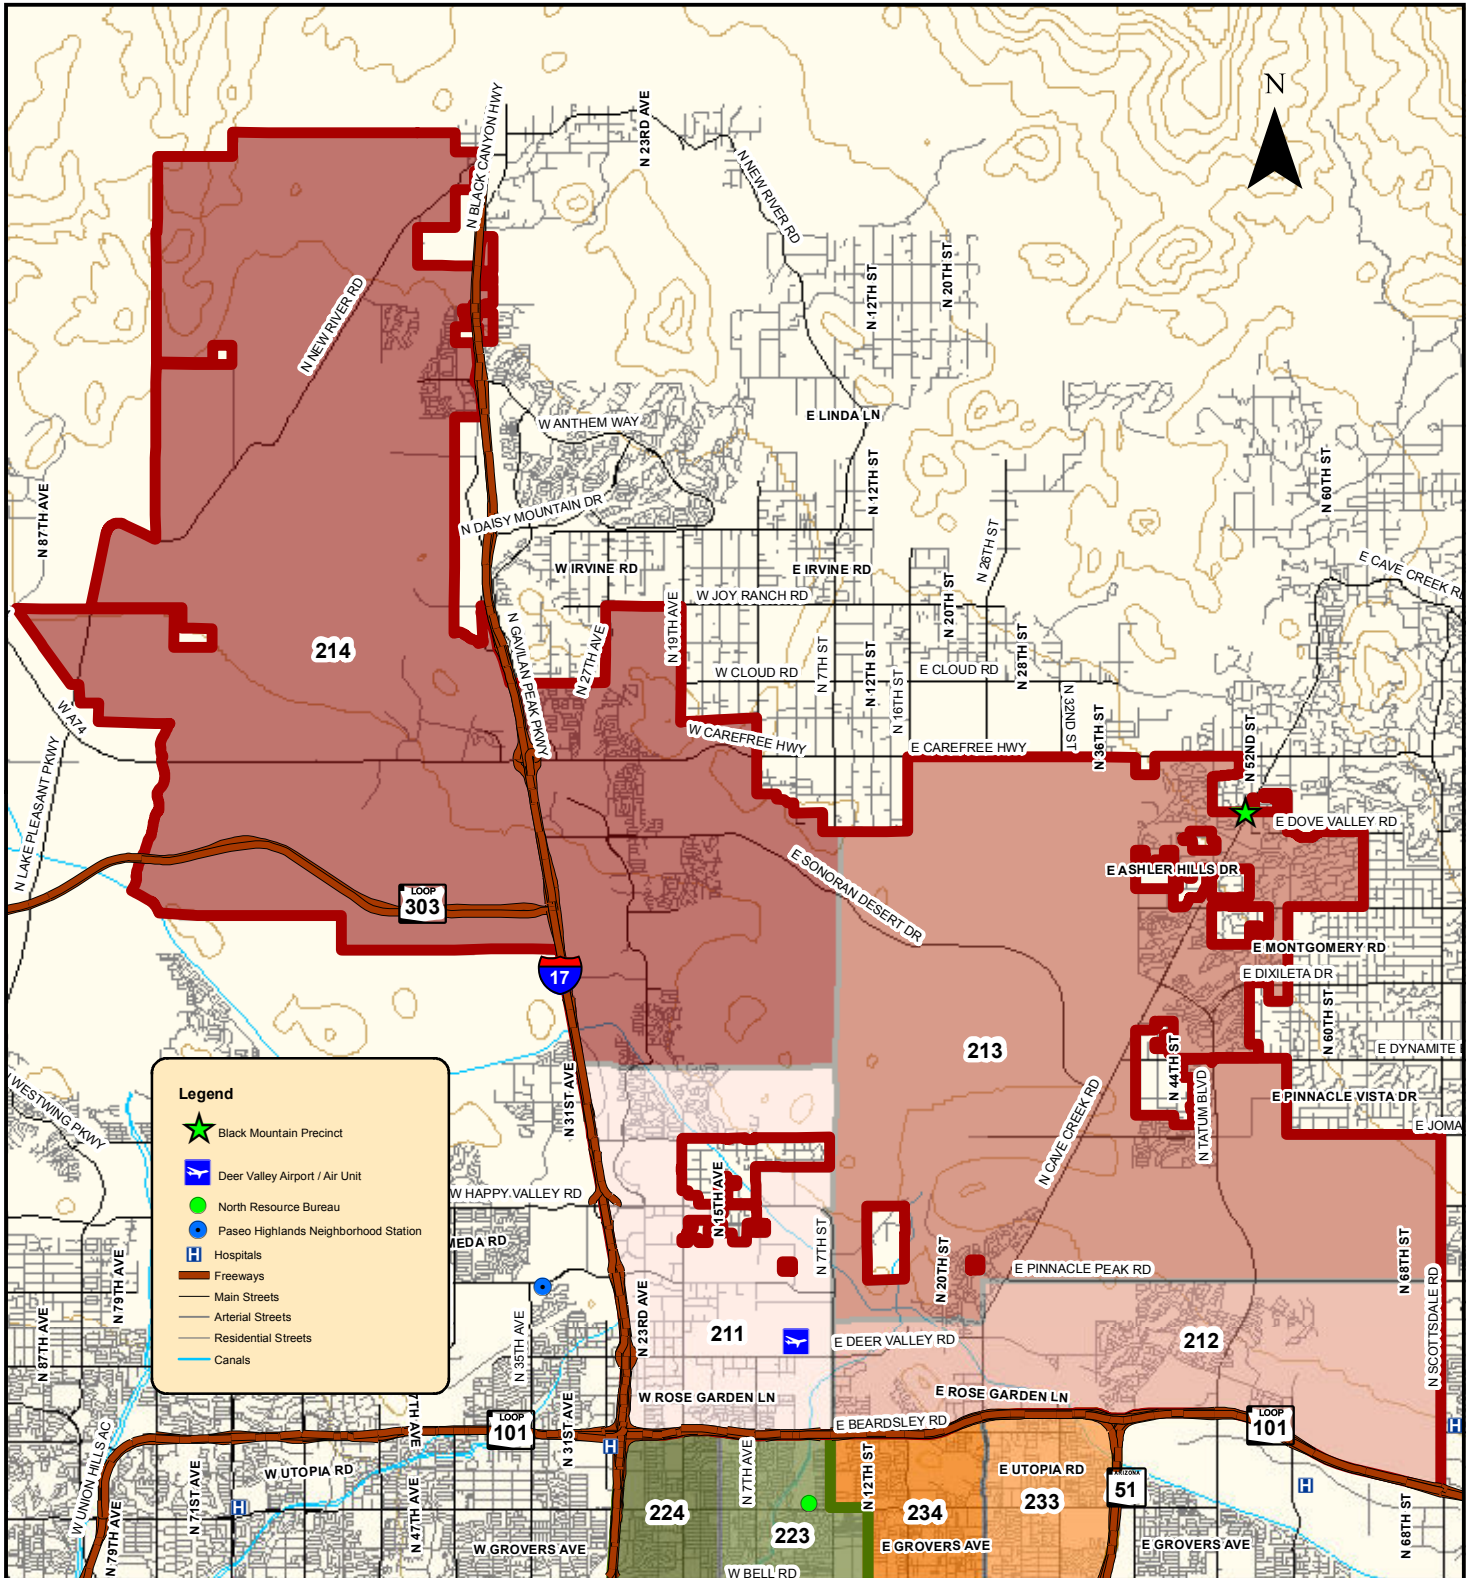

City of Phoenix Police Department

Black Mountain Precinct (200)

21 Squad Area and Beat Boundaries

Boundaries Effective October 20, 2014

City of Phoenix Police Department

Black Mountain Precinct (200)

22 Squad Area and Beat Boundaries

Boundaries Effective October 20, 2014

City of Phoenix Police Department Black Mountain Precinct (200) 23 Squad Area and Beat Boundaries

Boundaries Effective October 20, 2014