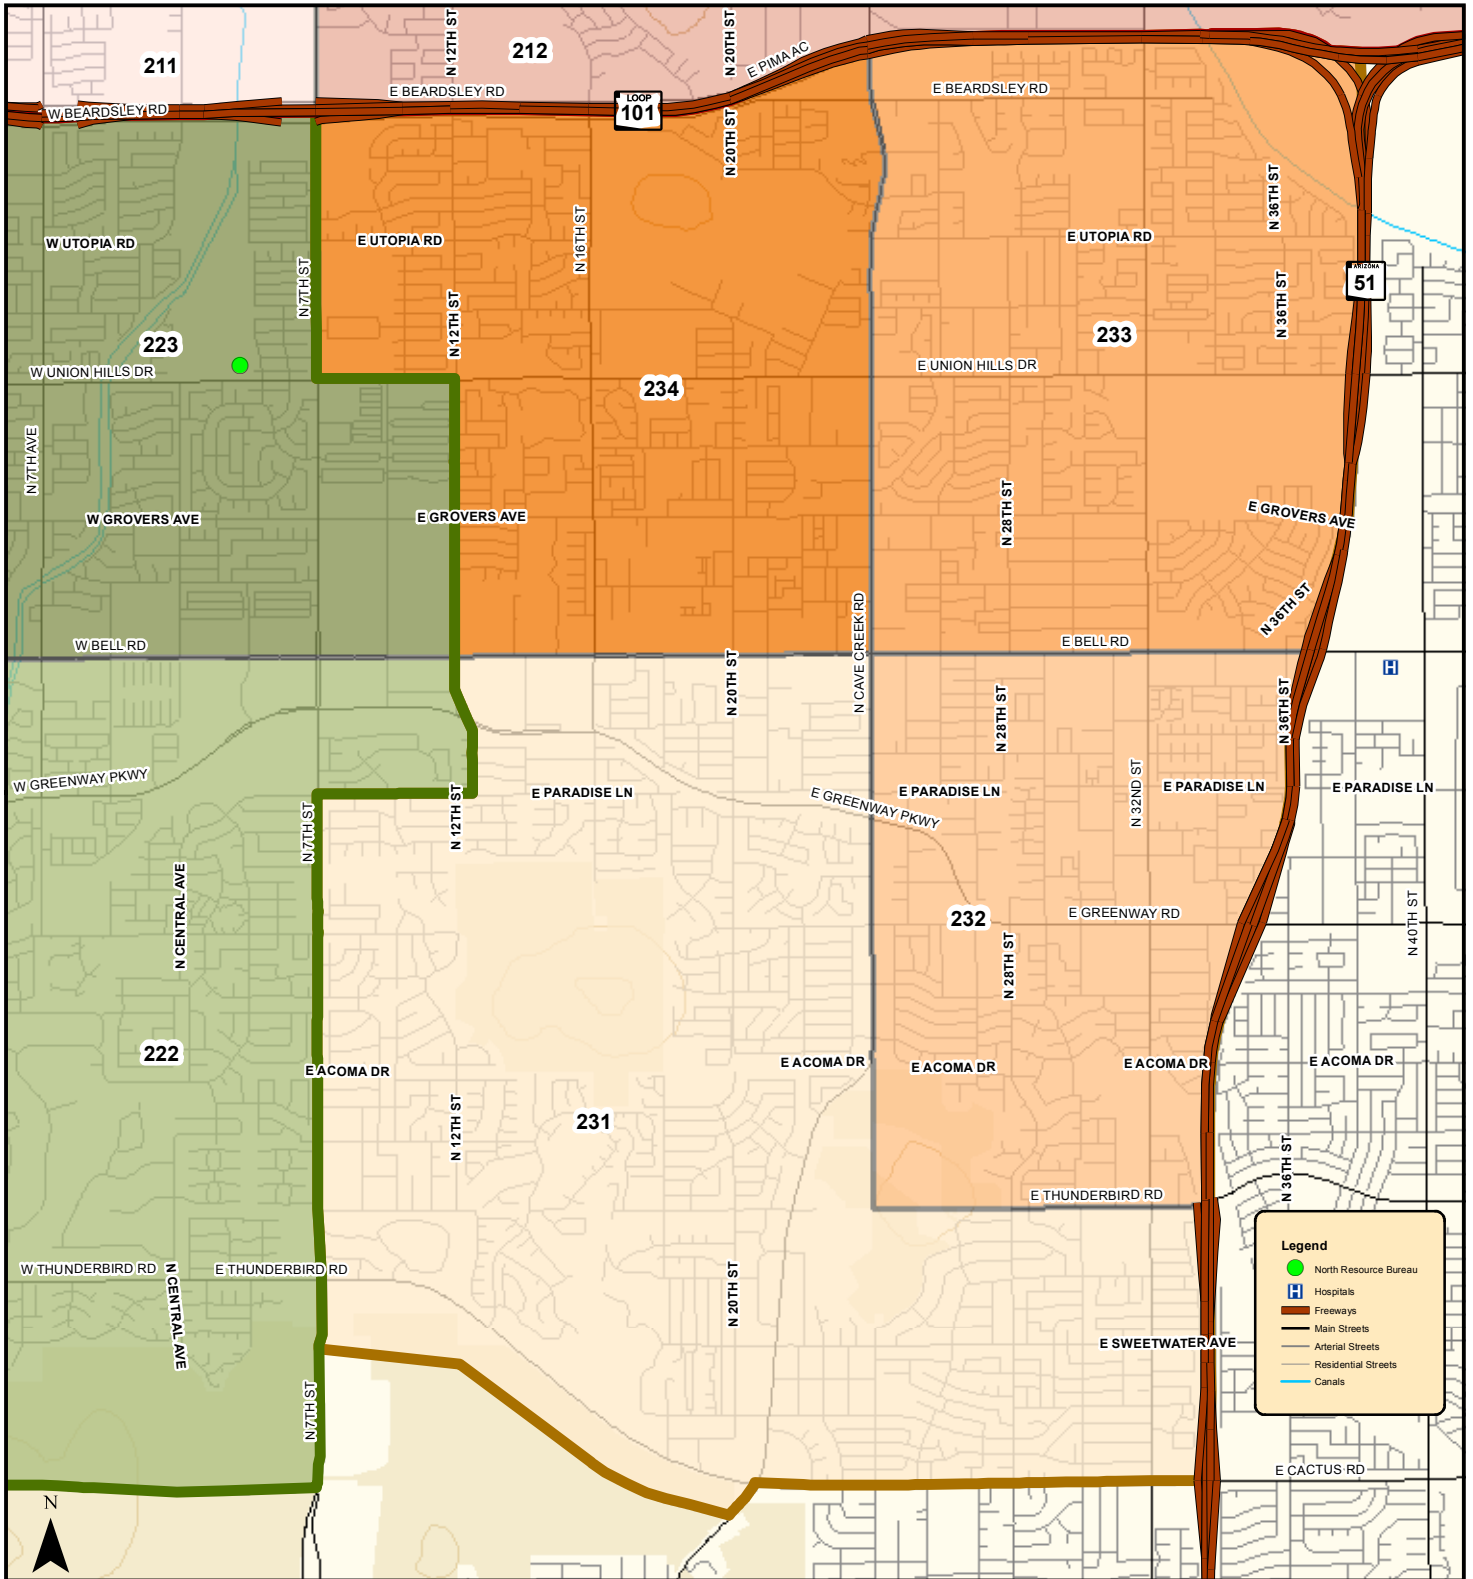

City of Phoenix Police Department

Black Mountain Precinct (200)

21 Squad Area and Beat Boundaries

Boundaries Effective October 20, 2014

City of Phoenix Police Department

Black Mountain Precinct (200)

22 Squad Area and Beat Boundaries

Boundaries Effective October 20, 2014

City of Phoenix Police Department Black Mountain Precinct (200) 23 Squad Area and Beat Boundaries

Boundaries Effective October 20, 2014