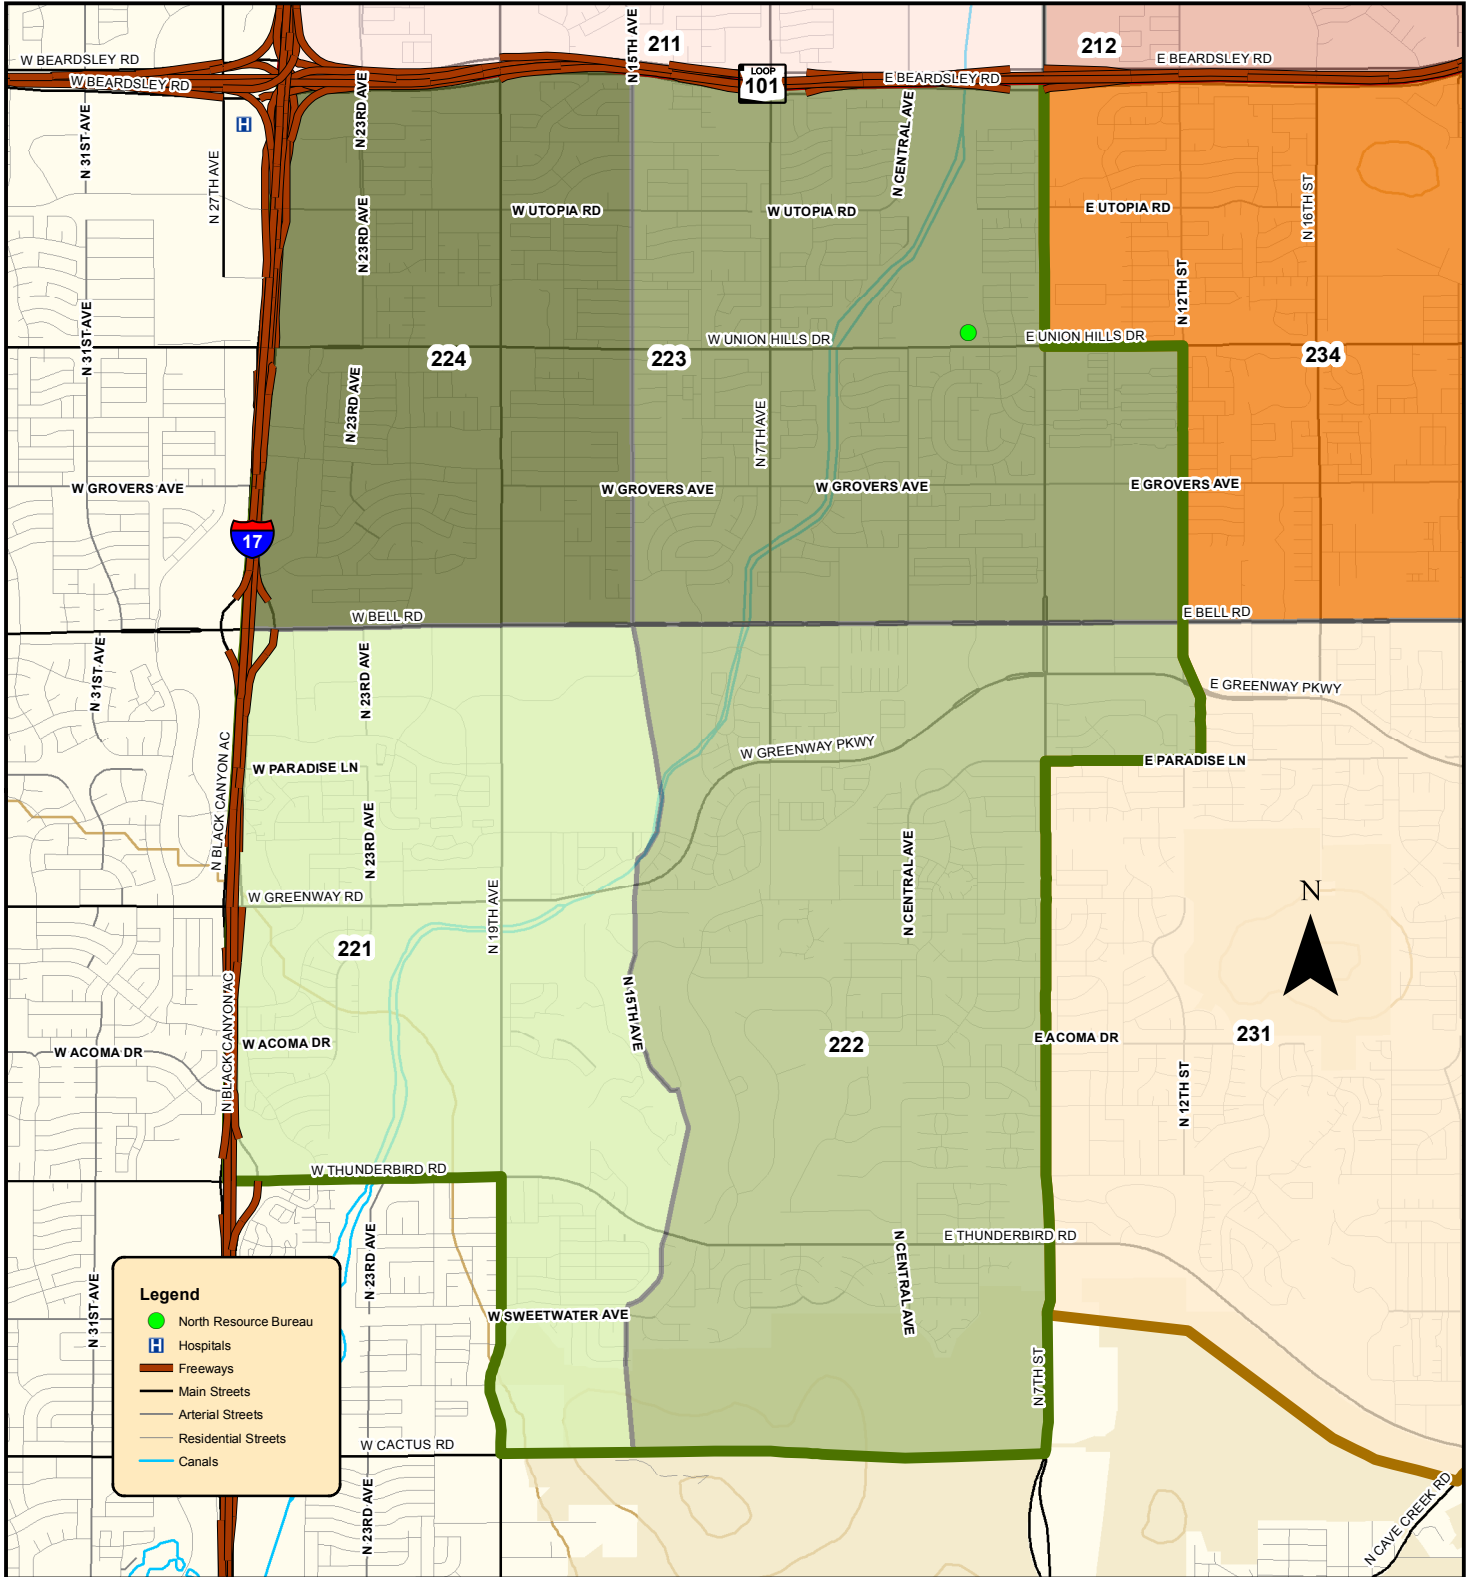

City of Phoenix Police Department

Black Mountain Precinct (200)

21 Squad Area and Beat Boundaries

Boundaries Effective October 20, 2014

City of Phoenix Police Department

Black Mountain Precinct (200)

22 Squad Area and Beat Boundaries

Boundaries Effective October 20, 2014

City of Phoenix Police Department Black Mountain Precinct (200) 23 Squad Area and Beat Boundaries

Boundaries Effective October 20, 2014