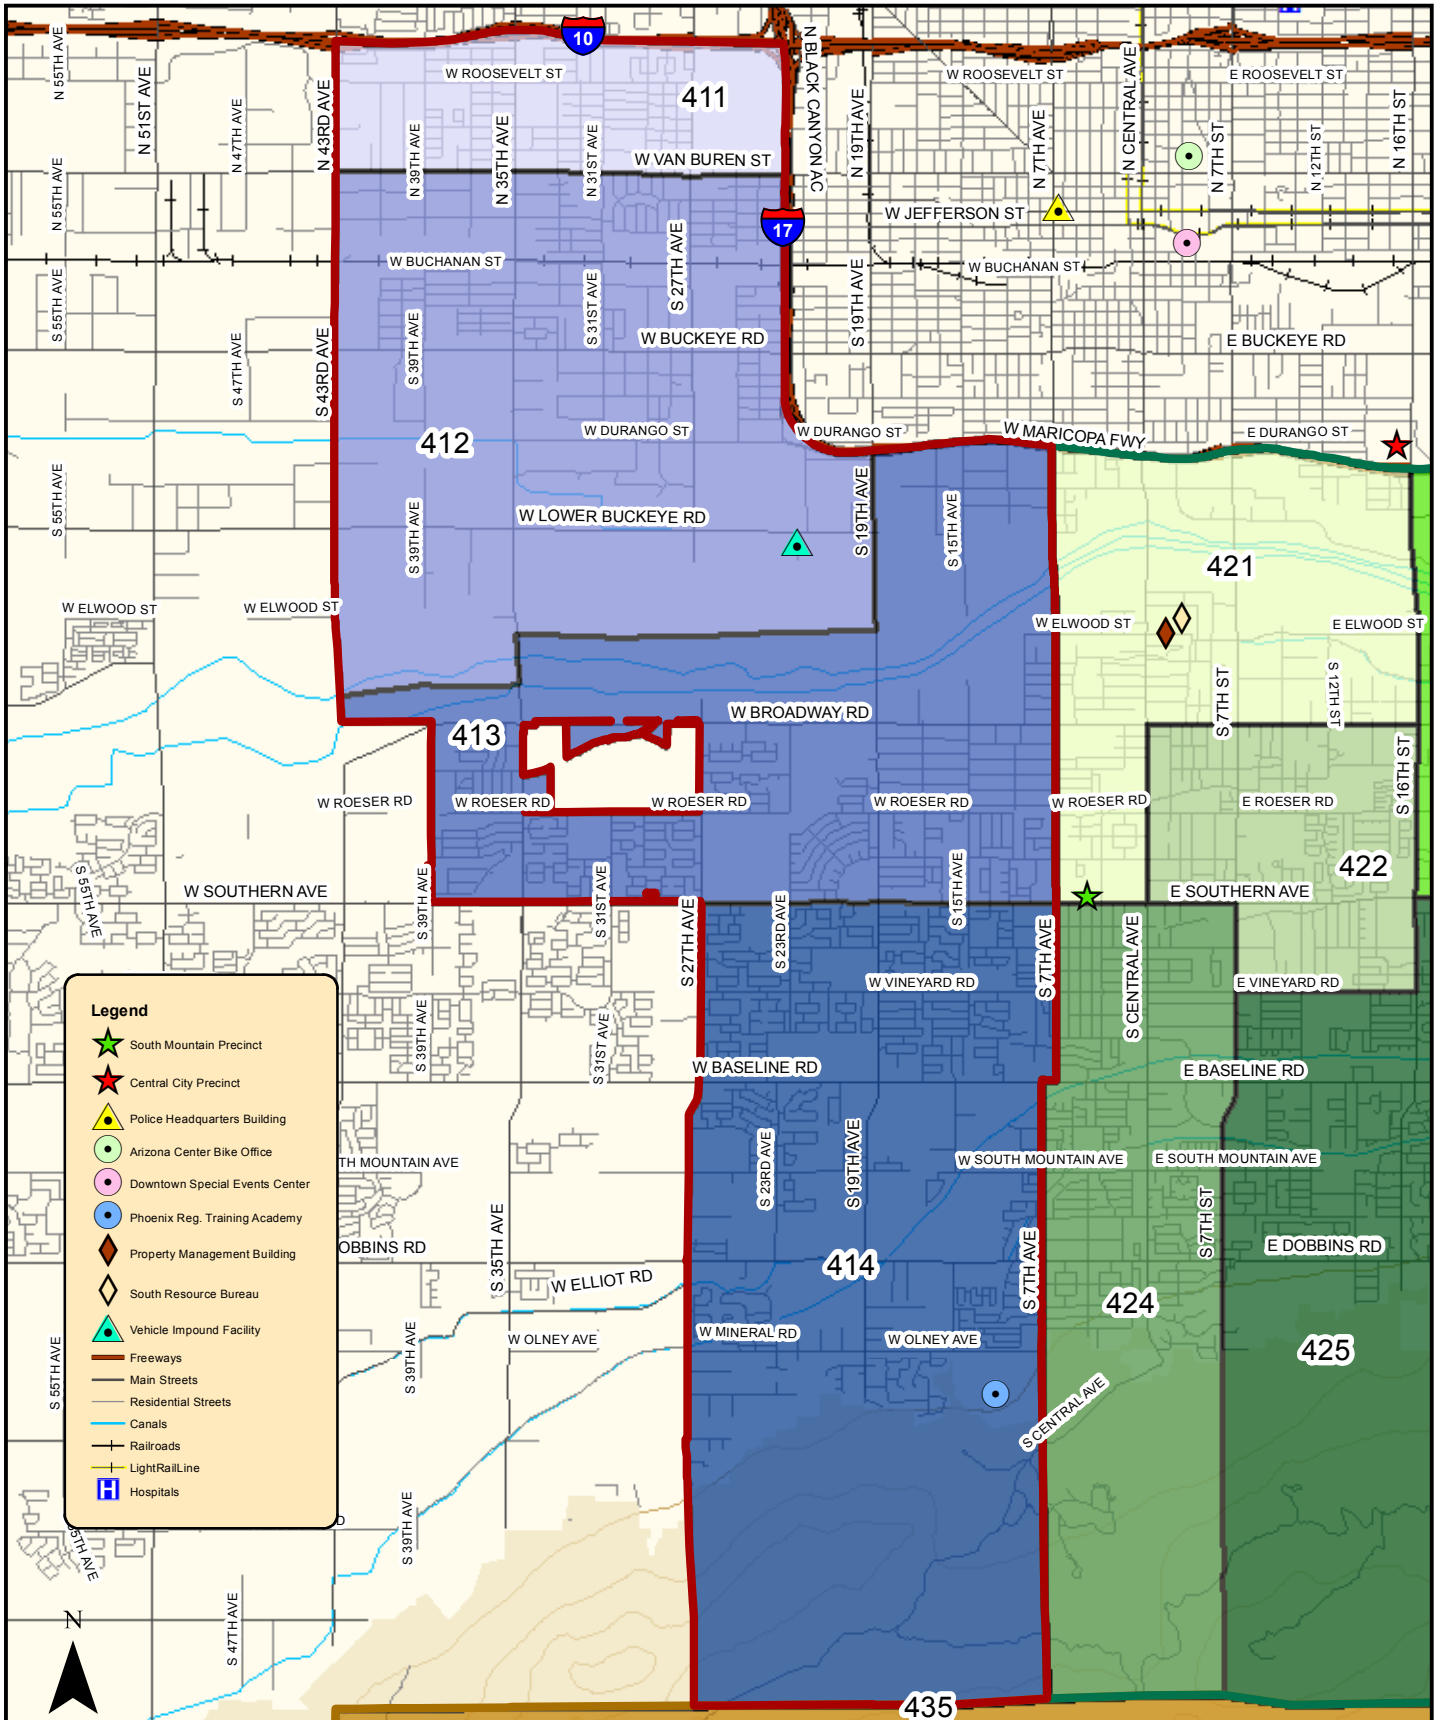

City of Phoenix Police Department

South Mountain Precinct (400)

41 Squad Area and Beat Boundaries

City of Phoenix Police Department

South Mountain Precinct (400)

42 Squad Area and Beat Boundaries