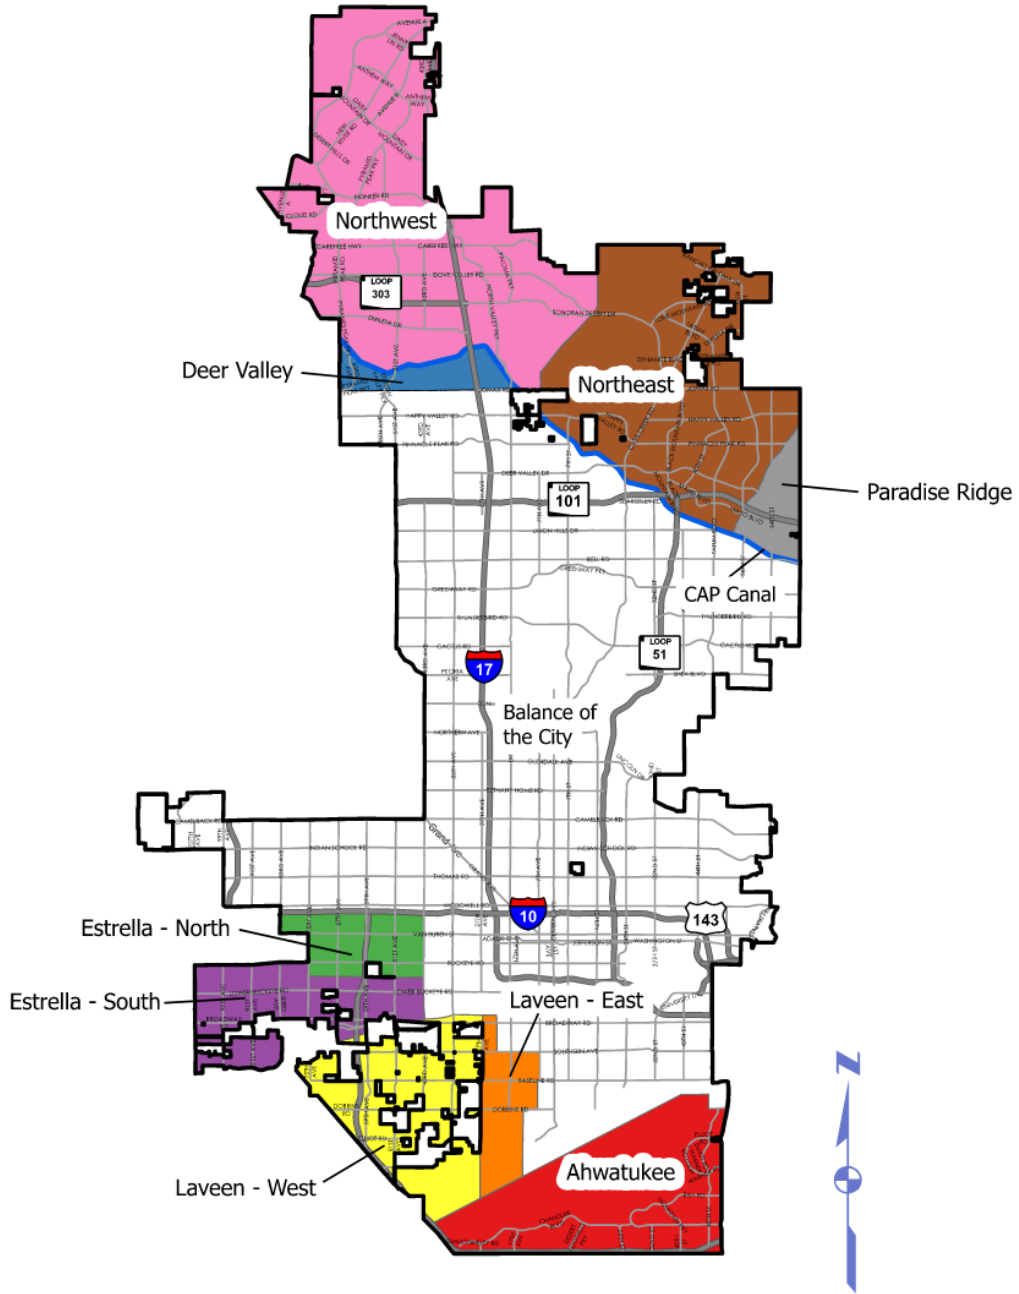

TABLE OF CONTENTS

Map 1: Development Impact Fee “Building Block” Areas	2
Map 2: Police, Fire, Parks, and Library Service Areas	3
Map 3: Major Arterials Service Areas	4
Map 4: Water Distribution Service Areas	5
Map 5: Wastewater Collection Service Areas	6
Map 6: Water and Wastewater Treatment Service Areas	7
Map 7: Water Resource Acquisition Service Areas	8
Map 8: Storm Drainage Service Areas	9

Map 1: Development Impact Fee “Building Block” Areas