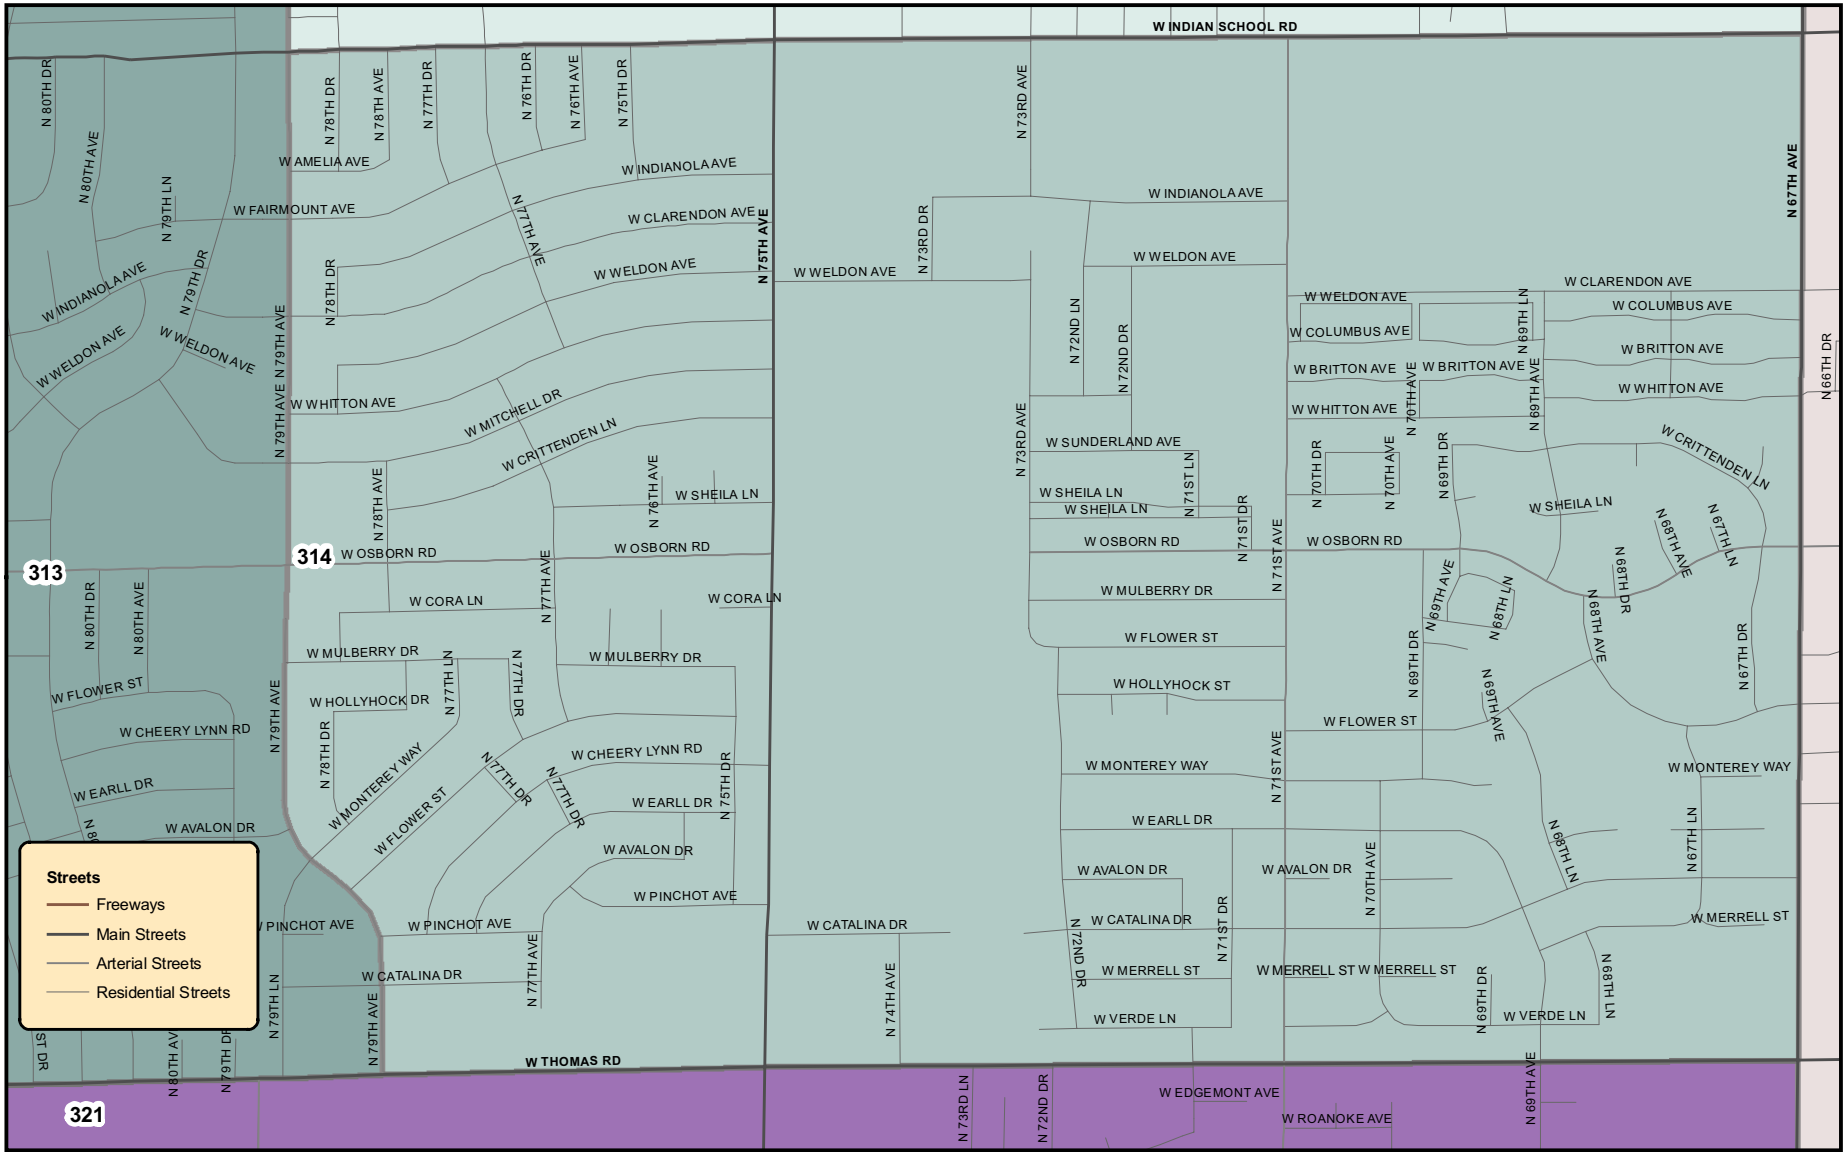

# City of Phoenix Police Department Estrella Mountain Precinct (300) 313 Beat Map

**Boundaries Effective August 23, 2010**

# City of Phoenix Police Department Estrella Mountain Precinct (300) 314 Beat Map

**Boundaries Effective August 23, 2010**