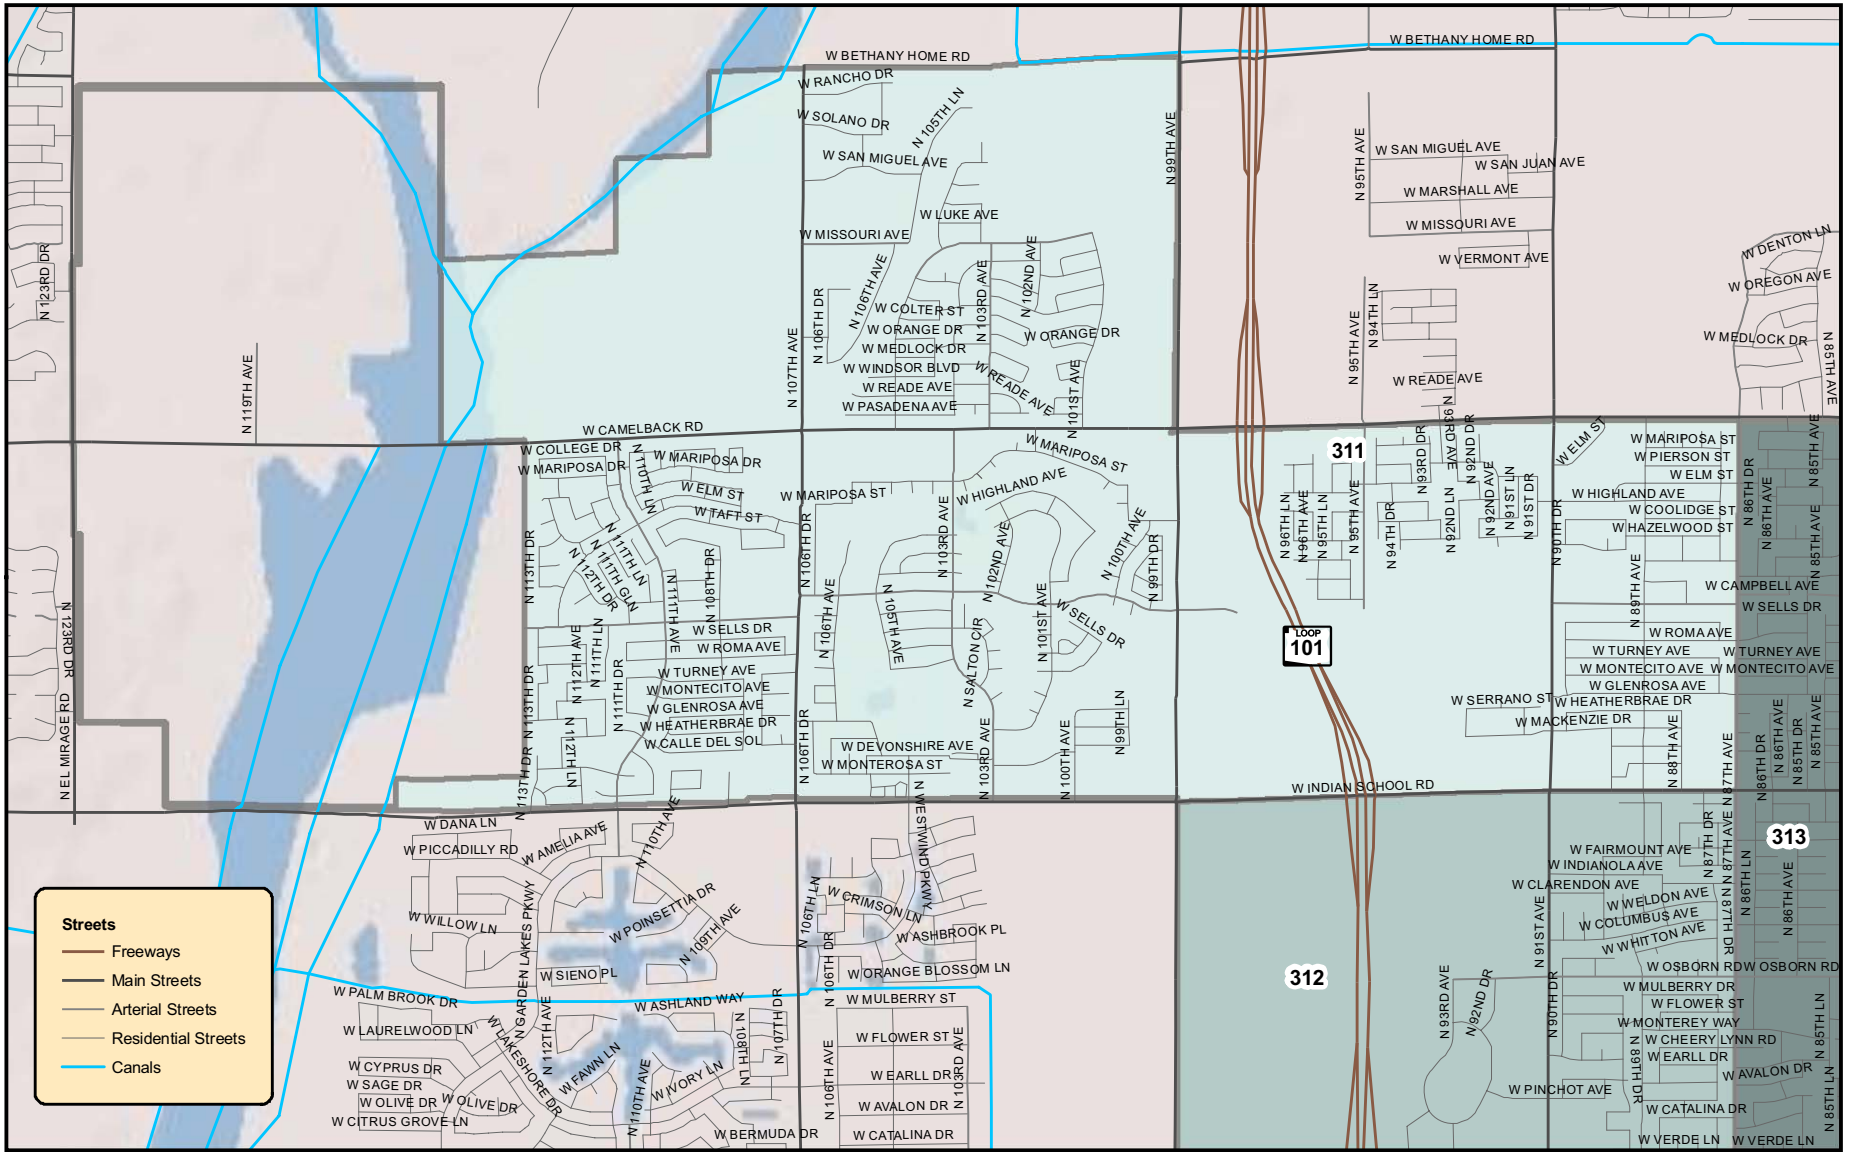

# City of Phoenix Police Department Estrella Mountain Precinct (300) 31 Squad Area and Beat Boundaries

**Boundaries Effective August 23, 2010**

# City of Phoenix Police Department Estrella Mountain Precinct (300) 311 Beat Map

**Boundaries Effective August 23, 2010**

# City of Phoenix Police Department Estrella Mountain Precinct (300) 312 Beat Map

**Boundaries Effective August 23, 2010**

# City of Phoenix Police Department Estrella Mountain Precinct (300) 313 Beat Map

**Boundaries Effective August 23, 2010**