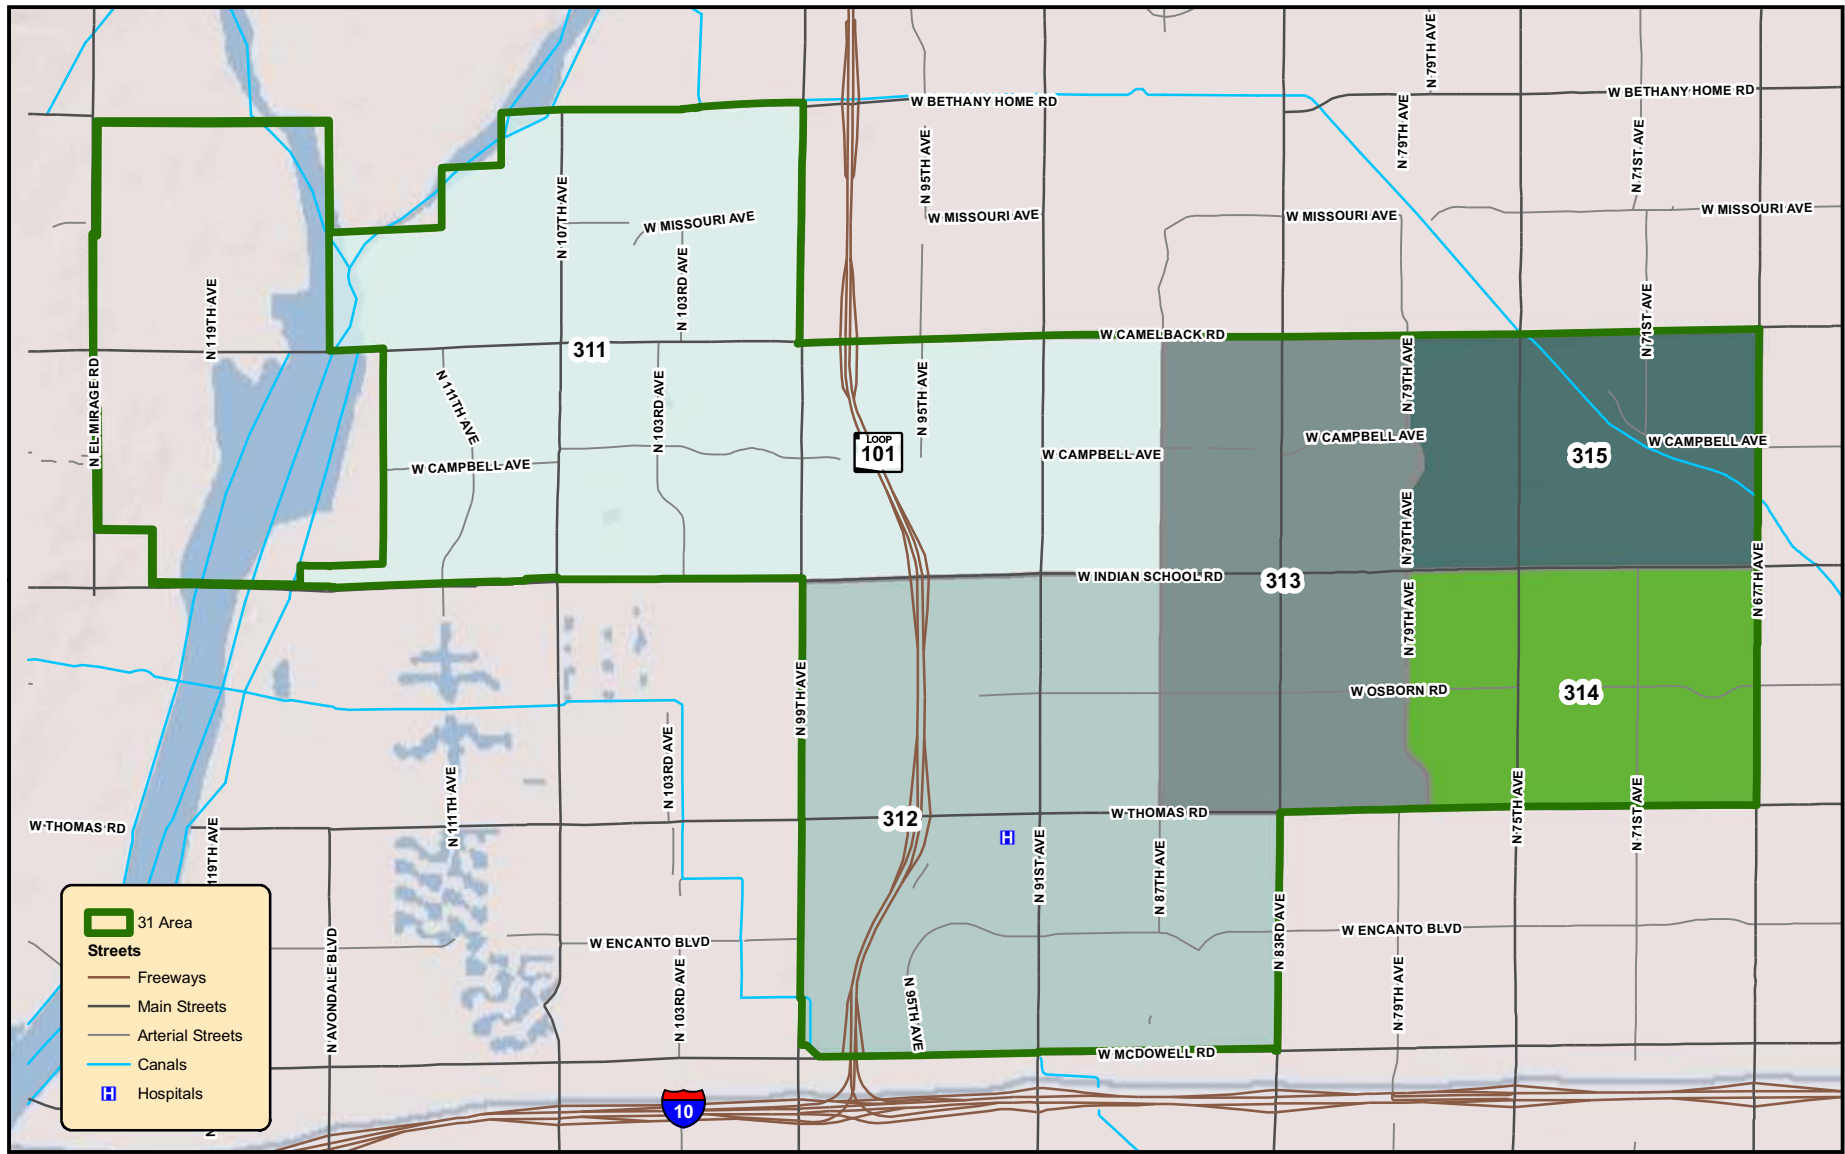

# City of Phoenix Police Department Estrella Mountain Precinct (300) 31 Squad Area and Beat Boundaries

**Boundaries Effective August 23, 2010**

# City of Phoenix Police Department Estrella Mountain Precinct (300) 311 Beat Map

**Boundaries Effective August 23, 2010**

# City of Phoenix Police Department Estrella Mountain Precinct (300) 312 Beat Map

**Boundaries Effective August 23, 2010**

# City of Phoenix Police Department Estrella Mountain Precinct (300) 313 Beat Map

**Boundaries Effective August 23, 2010**