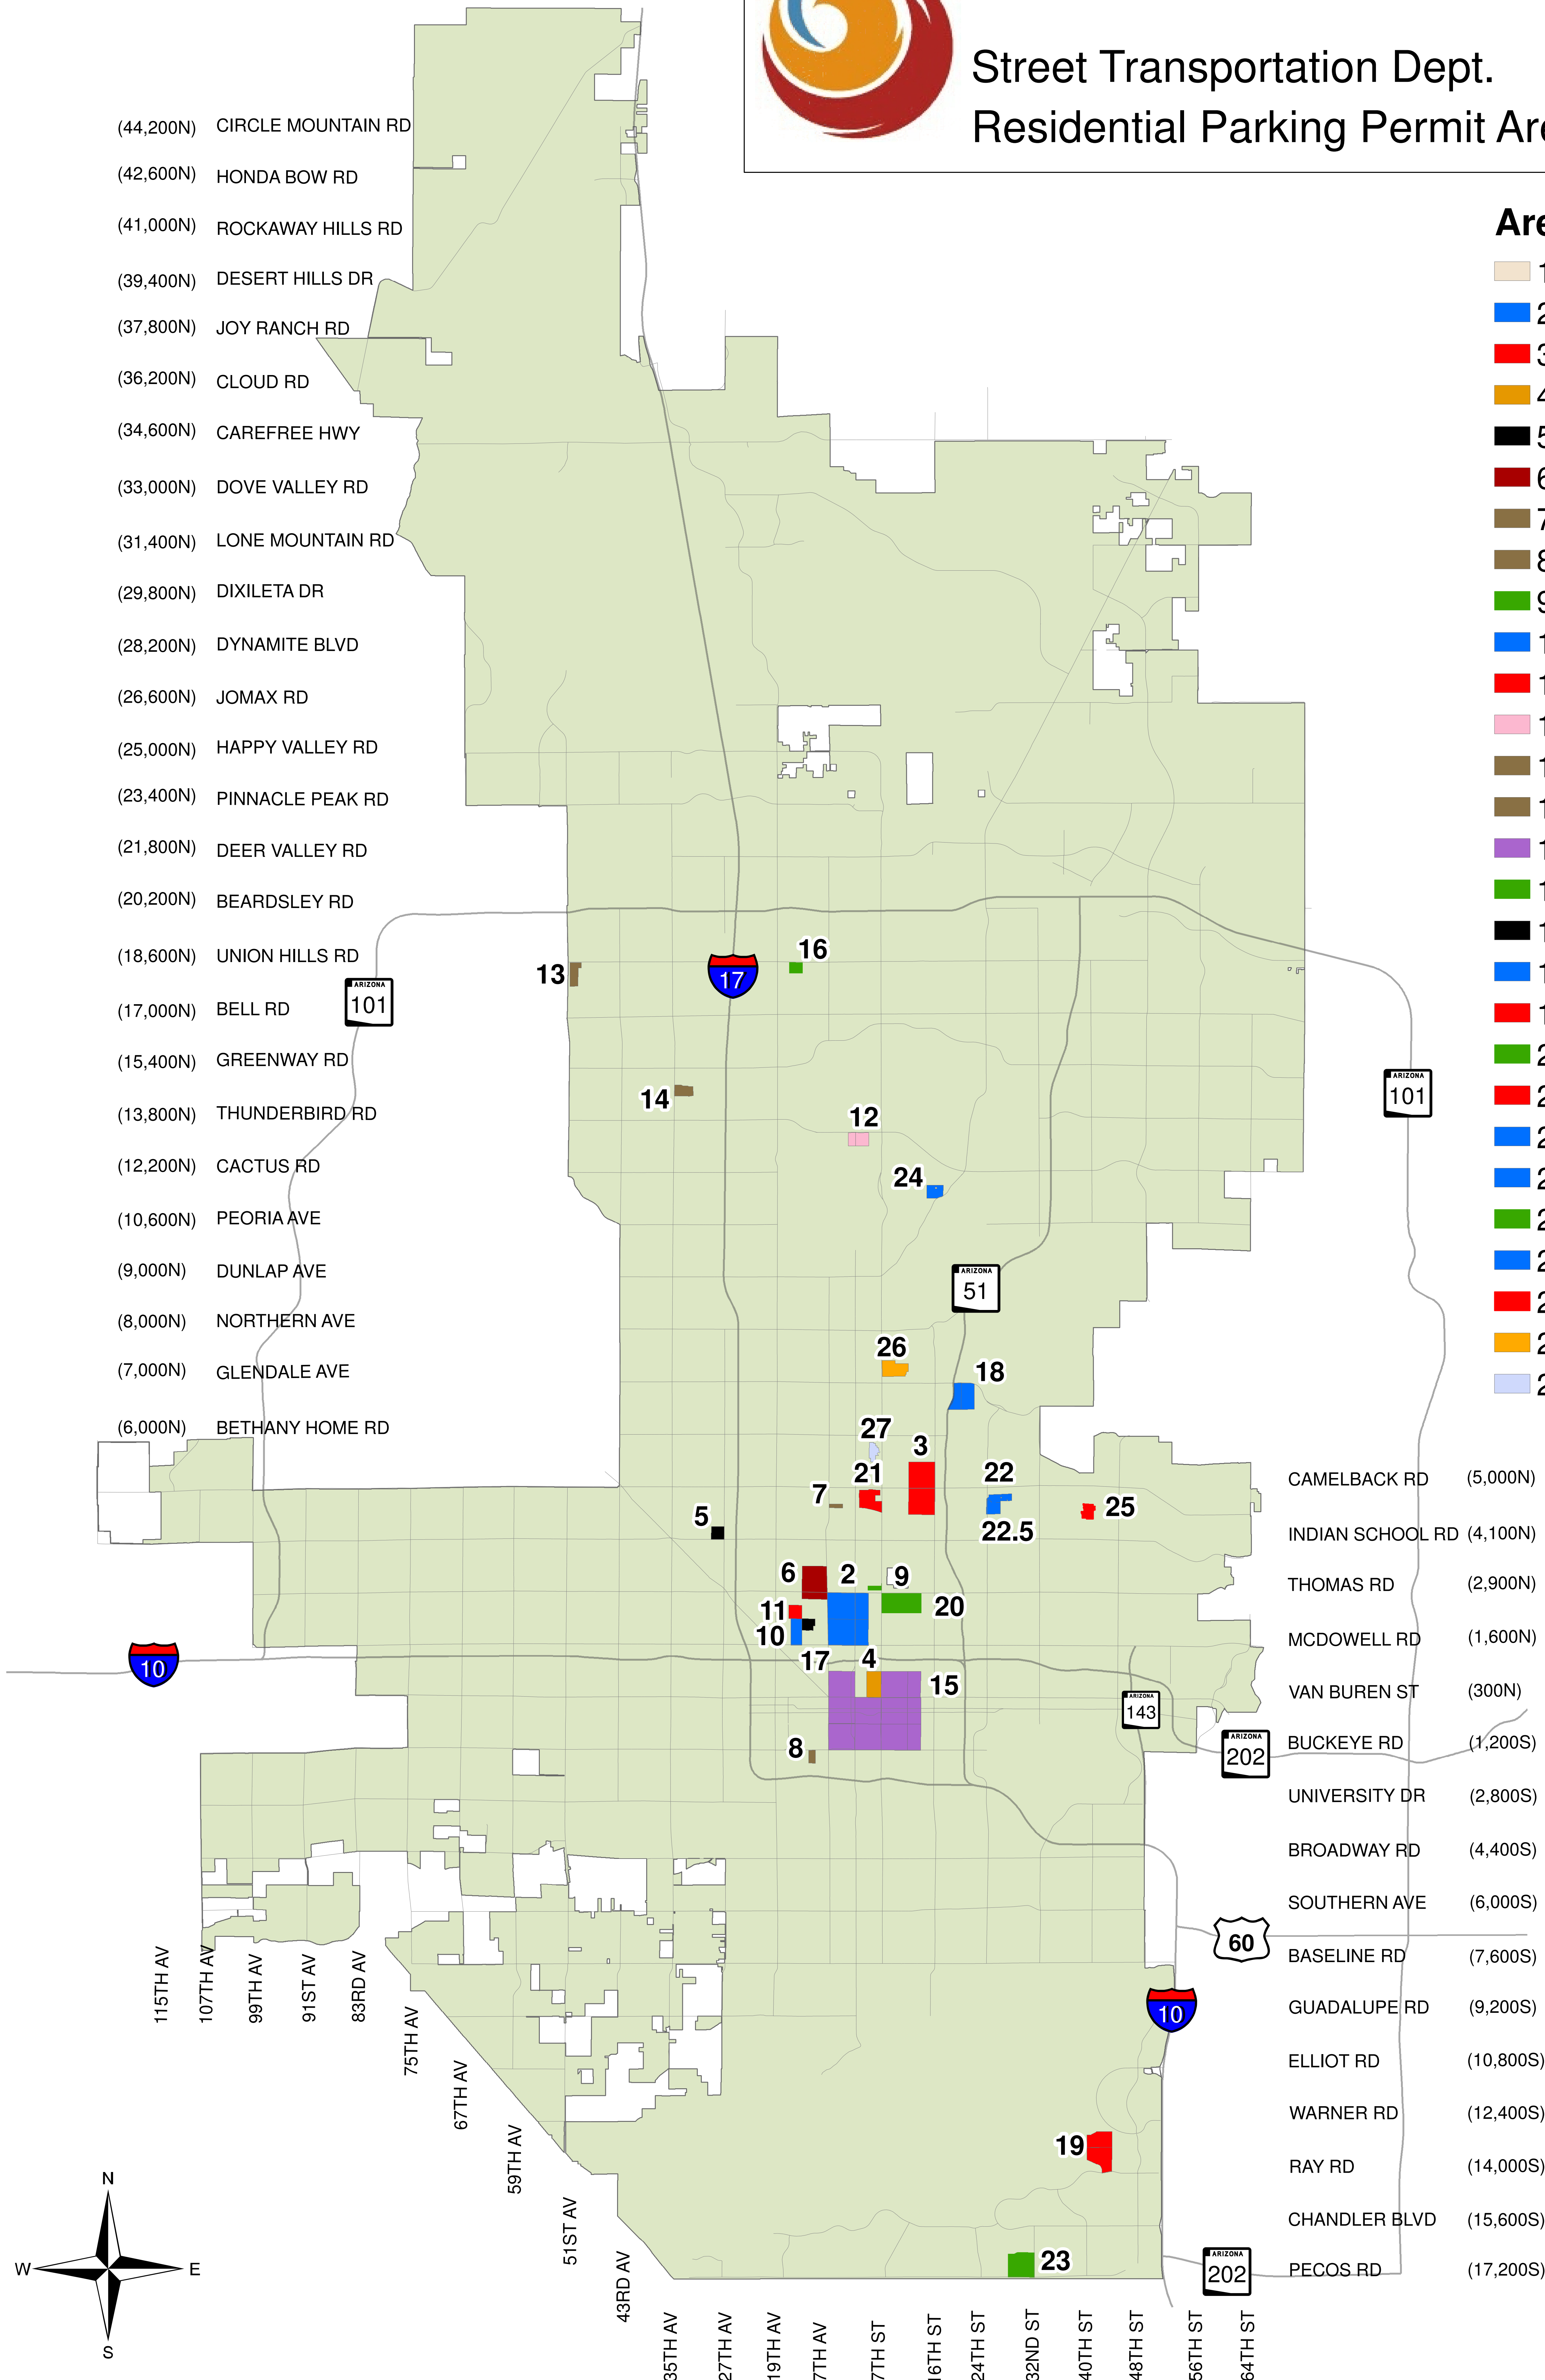

City of Phoenix

Street Transportation Dept.

Residential Parking Permit Areas

(44,200N) CIRCLE MOUNTAIN RD
 (42,600N) HONDA BOW RD
 (41,000N) ROCKAWAY HILLS RD
 (39,400N) DESERT HILLS DR
 (37,800N) JOY RANCH RD
 (36,200N) CLOUD RD
 (34,600N) CAREFREE HWY
 (33,000N) DOVE VALLEY RD
 (31,400N) LONE MOUNTAIN RD
 (29,800N) DIXILETA DR
 (28,200N) DYNAMITE BLVD
 (26,600N) JOMAX RD
 (25,000N) HAPPY VALLEY RD
 (23,400N) PINNACLE PEAK RD
 (21,800N) DEER VALLEY RD
 (20,200N) BEARDSLEY RD
 (18,600N) UNION HILLS RD
 (17,000N) BELL RD
 (15,400N) GREENWAY RD
 (13,800N) THUNDERBIRD RD
 (12,200N) CACTUS RD
 (10,600N) PEORIA AVE
 (9,000N) DUNLAP AVE
 (8,000N) NORTHERN AVE
 (7,000N) GLENDALE AVE
 (6,000N) BETHANY HOME RD

Area, Color

- 1 - INACTIVE
- 2, BLUE (CC)
- 3, RED (ECB)
- 4, ORANGE (PU)
- 5, BLACK (INDSCHL)
- 6, MAROON (PHC)
- 7, BROWN (HZW)
- 8, BROWN (YUMA)
- 9, GREEN (CAT)
- 10, BLUE (COL)
- 11, RED (NORTE)
- 12, BLACK (THUN)
- 13, BROWN (DVH)
- 14, BROWN (DFS)
- 15, PURPLE (BOB)
- 16, GREEN (CES)
- 17, BLACK (EP)
- 18, BLUE (CRR)
- 19, RED (AHWA)
- 20, GREEN (NORTH)
- 21, RED (XAV)
- 22, BLUE (CAV)
- 22.5, BLUE
- 23, GREEN (AHWA1)
- 24, BLUE
- 25, RED
- 26, ORANGE AND WHITE
- 27, PURPLE AND WHITE

Miles
 0 2.5 5